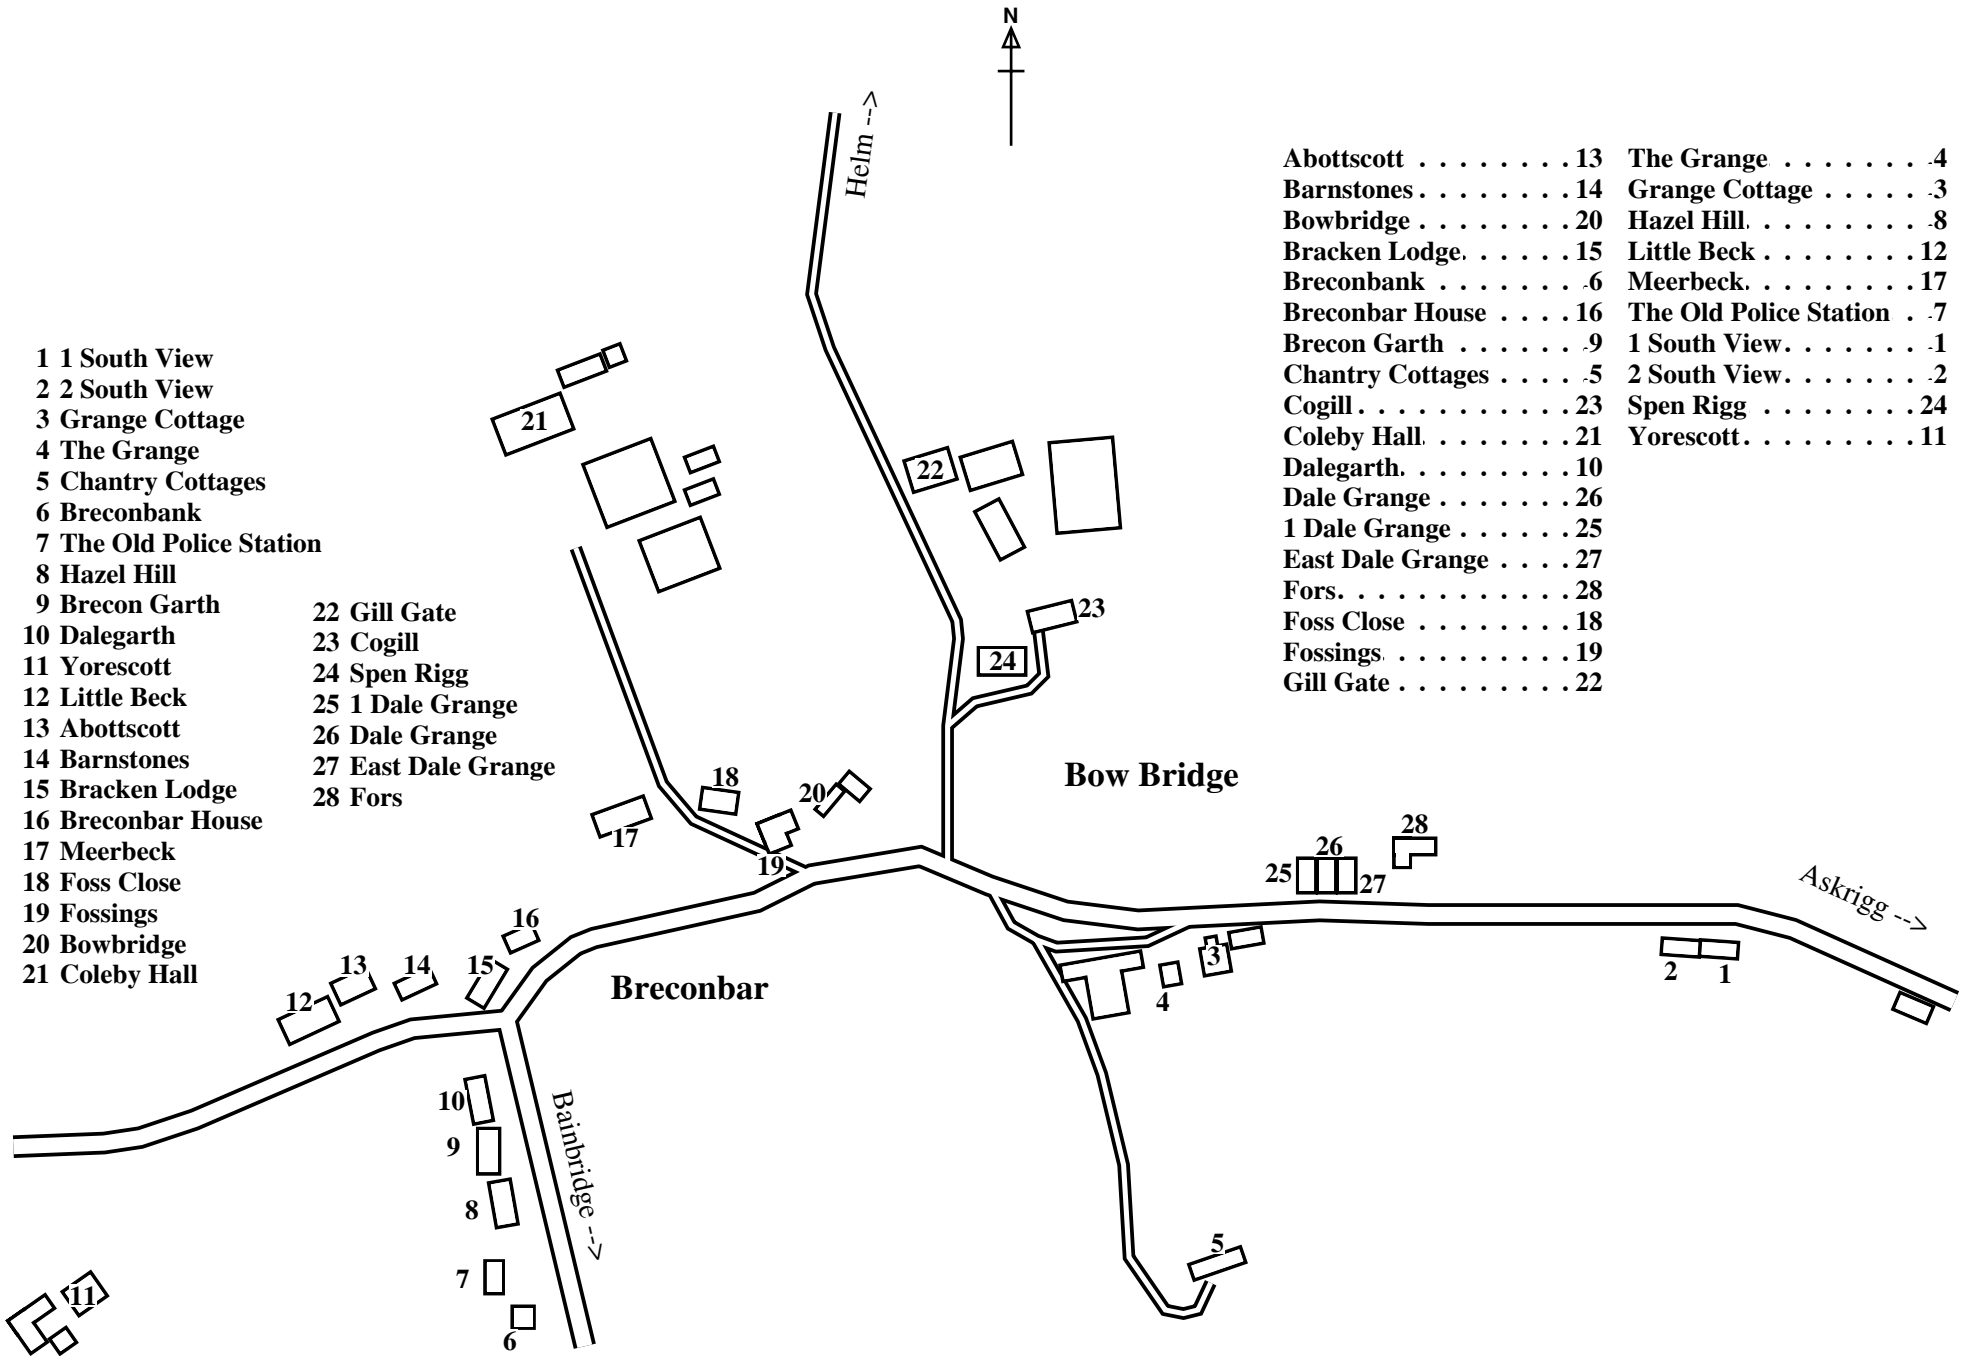

Breconbar / Bow Bridge

- 1 1 South View
- 2 2 South View
- 3 Grange Cottage
- 4 The Grange
- 5 Chantry Cottages
- 6 Breconbank
- 7 The Old Police Station
- 8 Hazel Hill
- 9 Brecon Garth
- 10 Dalegarth
- 11 Yorescott
- 12 Little Beck
- 13 Abottscott
- 14 Barnstones
- 15 Bracken Lodge
- 16 Breconbar House
- 17 Meerbeck
- 18 Foss Close
- 19 Fossings
- 20 Bowbridge
- 21 Coleby Hall

- 22 Gill Gate
- 23 Cogill
- 24 Spen Rigg
- 25 1 Dale Grange
- 26 Dale Grange
- 27 East Dale Grange
- 28 Fors

- Abottscott 13
- Barnstones 14
- Bowbridge 20
- Bracken Lodge. 15
- Breconbank 6
- Breconbar House 16
- Brecon Garth 9
- Chantry Cottages 5
- Cogill 23
- Coleby Hall 21
- Dalegarth. 10
- Dale Grange 26
- 1 Dale Grange 25
- East Dale Grange 27
- Fors. 28
- Foss Close 18
- Fossings 19
- Gill Gate 22
- The Grange 4
- Grange Cottage 3
- Hazel Hill. 8
- Little Beck 12
- Meerbeck. 17
- The Old Police Station . . 7
- 1 South View. 1
- 2 South View. 2
- Spen Rigg 24
- Yorescott. 11