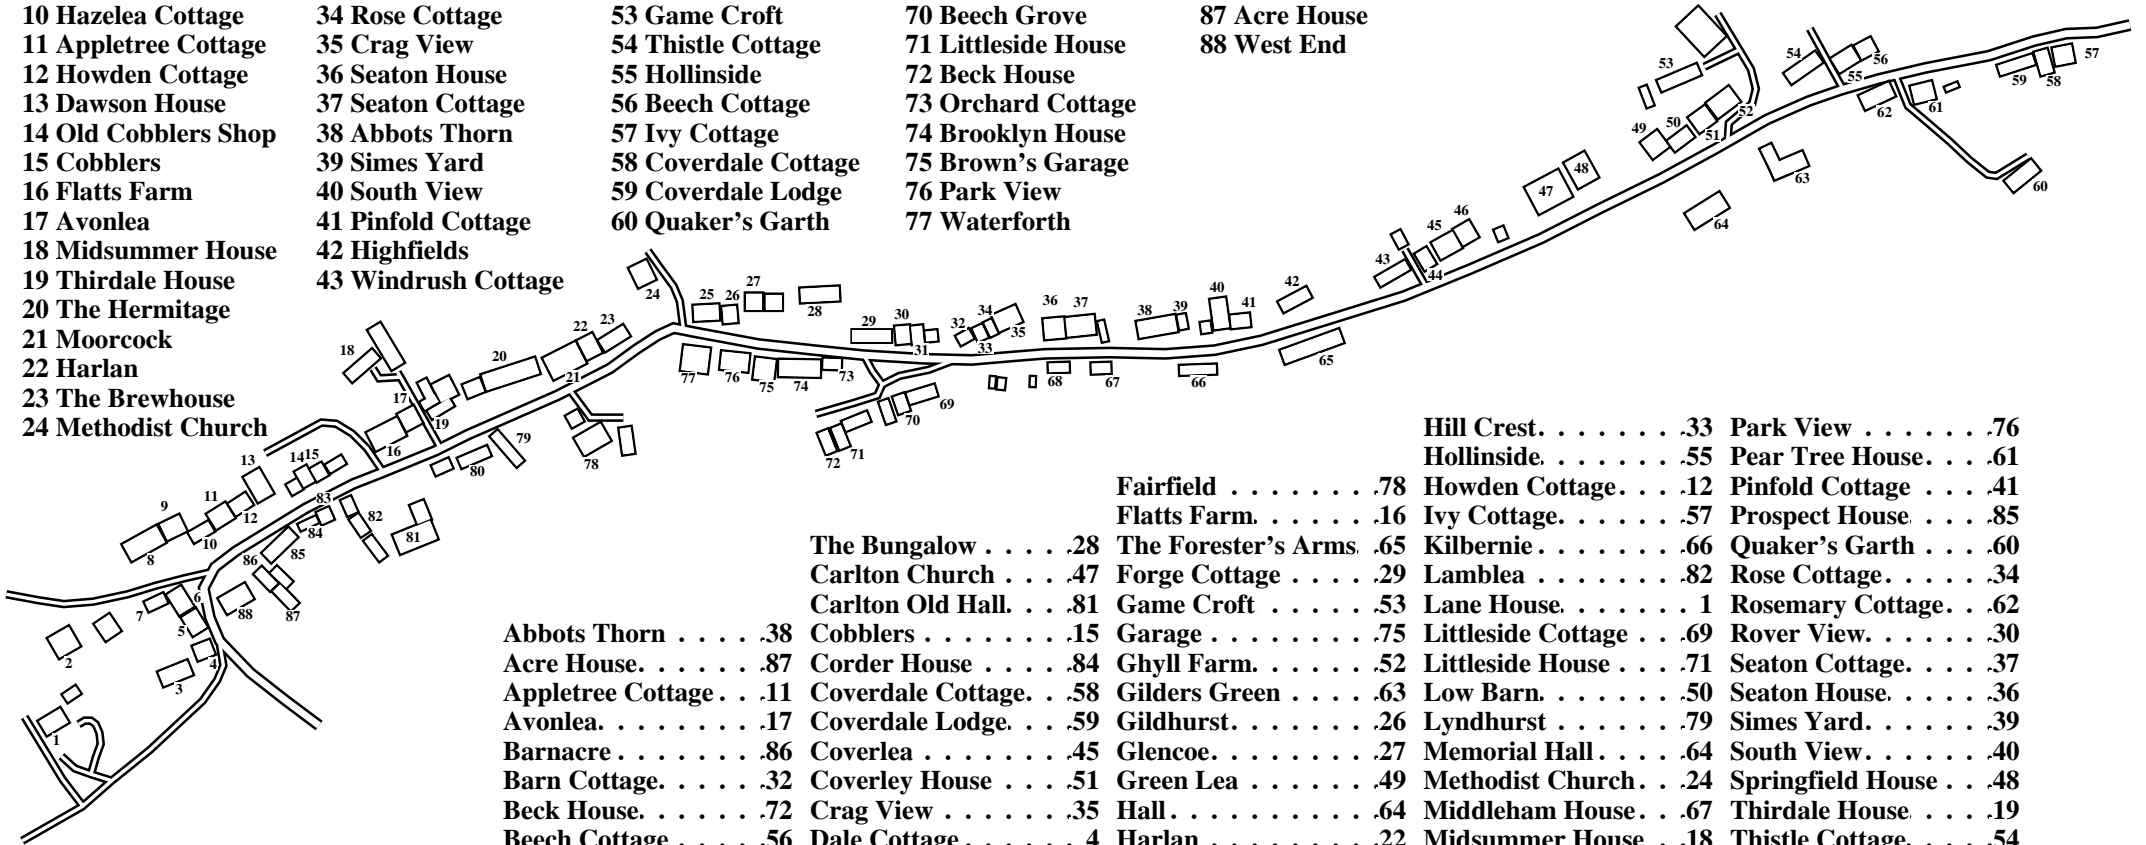

Carlton in Coverdale

- | | | | | |
|----------------------|---------------------|----------------------|------------------------|---------------------|
| 1 Lane House | 25 Old Post Office | 44 Hayden Carr | 61 Pear Tree House | 78 Fairfield |
| 2 Town Head Farm | 26 Gildhurst | 45 Coverlea | 62 Rosemary Cottage | 79 Lyndhurst |
| 3 Heathlands | 27 Glencoe | 46 Dale View | 63 Gilders Green | 80 The Mount |
| 4 Dale Cottage | 28 The Bungalow | 47 Carlton Church | 64 Memorial Hall | 81 Carlton Old Hall |
| 5 Bidstone Cottage | 29 Forge Cottage | 48 Springfield House | 65 The Forester's Arms | 82 Lamblea |
| 6 East View | 30 Rover View | 49 Green Lea | 66 Kilbernie | 83 Eslajen |
| 7 High Barn | 31 Brookside | 50 Low Barn | 67 Middleham House | 84 Corder House |
| 8 Elm Tree House | 32 Barn Cottage | 51 Coverley House | 68 Melbeck Studio | 85 Prospect House |
| 9 Elm Tree Cottage | 33 Hill Crest | 52 Ghyll Farm | 69 Little'side Cottage | 86 Barnacre |
| 10 Hazelea Cottage | 34 Rose Cottage | 53 Game Croft | 70 Beech Grove | 87 Acre House |
| 11 Appletree Cottage | 35 Crag View | 54 Thistle Cottage | 71 Little'side House | 88 West End |
| 12 Howden Cottage | 36 Seaton House | 55 Hollinside | 72 Beck House | |
| 13 Dawson House | 37 Seaton Cottage | 56 Beech Cottage | 73 Orchard Cottage | |
| 14 Old Cobblers Shop | 38 Abbots Thorn | 57 Ivy Cottage | 74 Brooklyn House | |
| 15 Cobblers | 39 Simes Yard | 58 Coverdale Cottage | 75 Brown's Garage | |
| 16 Flatts Farm | 40 South View | 59 Coverdale Lodge | 76 Park View | |
| 17 Avonlea | 41 Pinfold Cottage | 60 Quaker's Garth | 77 Waterforth | |
| 18 Midsummer House | 42 Highfields | | | |
| 19 Thirdale House | 43 Windrush Cottage | | | |
| 20 The Hermitage | | | | |
| 21 Moorcock | | | | |
| 22 Harlan | | | | |
| 23 The Brewhouse | | | | |
| 24 Methodist Church | | | | |