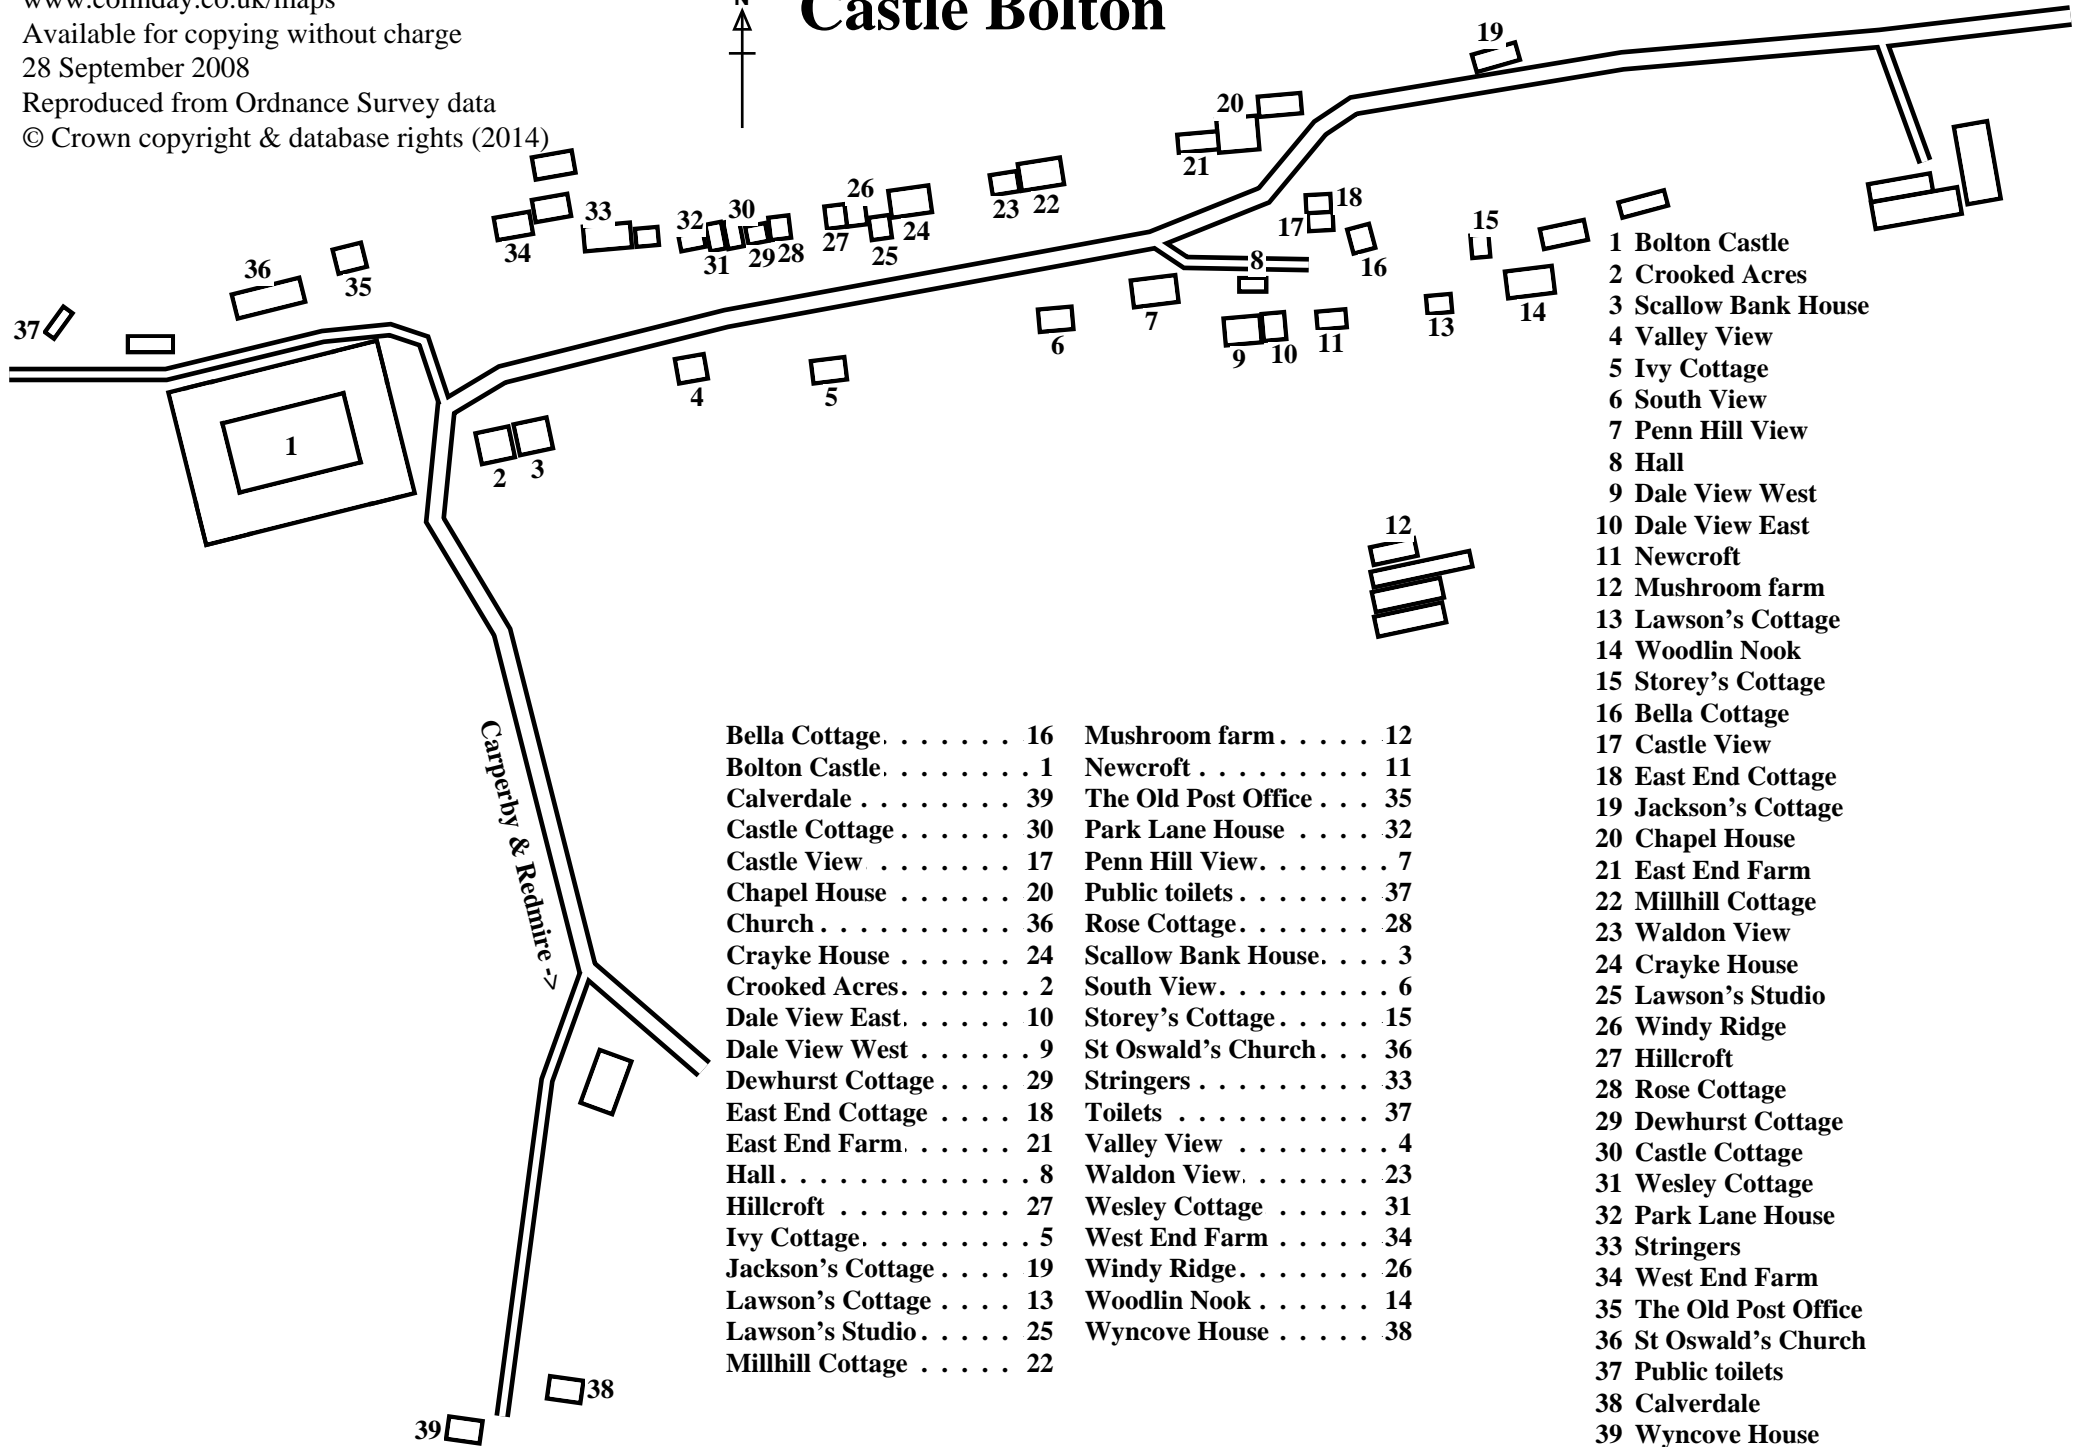

# Castle Bolton

- 1 Bolton Castle
- 2 Crooked Acres
- 3 Scallow Bank House
- 4 Valley View
- 5 Ivy Cottage
- 6 South View
- 7 Penn Hill View
- 8 Hall
- 9 Dale View West
- 10 Dale View East
- 11 Newcroft
- 12 Mushroom farm
- 13 Lawson's Cottage
- 14 Woodlin Nook
- 15 Storey's Cottage
- 16 Bella Cottage
- 17 Castle View
- 18 East End Cottage
- 19 Jackson's Cottage
- 20 Chapel House
- 21 East End Farm
- 22 Millhill Cottage
- 23 Waldon View
- 24 Crayke House
- 25 Lawson's Studio
- 26 Windy Ridge
- 27 Hillcroft
- 28 Rose Cottage
- 29 Dewhurst Cottage
- 30 Castle Cottage
- 31 Wesley Cottage
- 32 Park Lane House
- 33 Stringers
- 34 West End Farm
- 35 The Old Post Office
- 36 St Oswald's Church
- 37 Public toilets
- 38 Calverdale
- 39 Wyncove House

Bella Cottage . . . . .	16	Mushroom farm . . . . .	12
Bolton Castle . . . . .	1	Newcroft . . . . .	11
Calverdale . . . . .	39	The Old Post Office . . .	35
Castle Cottage . . . . .	30	Park Lane House . . . . .	32
Castle View . . . . .	17	Penn Hill View . . . . .	7
Chapel House . . . . .	20	Public toilets . . . . .	37
Church . . . . .	36	Rose Cottage . . . . .	28
Crayke House . . . . .	24	Scallow Bank House . . . .	3
Crooked Acres . . . . .	2	South View . . . . .	6
Dale View East . . . . .	10	Storey's Cottage . . . . .	15
Dale View West . . . . .	9	St Oswald's Church . . . .	36
Dewhurst Cottage . . . . .	29	Stringers . . . . .	33
East End Cottage . . . . .	18	Toilets . . . . .	37
East End Farm . . . . .	21	Valley View . . . . .	4
Hall . . . . .	8	Waldon View . . . . .	23
Hillcroft . . . . .	27	Wesley Cottage . . . . .	31
Ivy Cottage . . . . .	5	West End Farm . . . . .	34
Jackson's Cottage . . . . .	19	Windy Ridge . . . . .	26
Lawson's Cottage . . . . .	13	Woodlin Nook . . . . .	14
Lawson's Studio . . . . .	25	Wyncove House . . . . .	38
Millhill Cottage . . . . .	22		