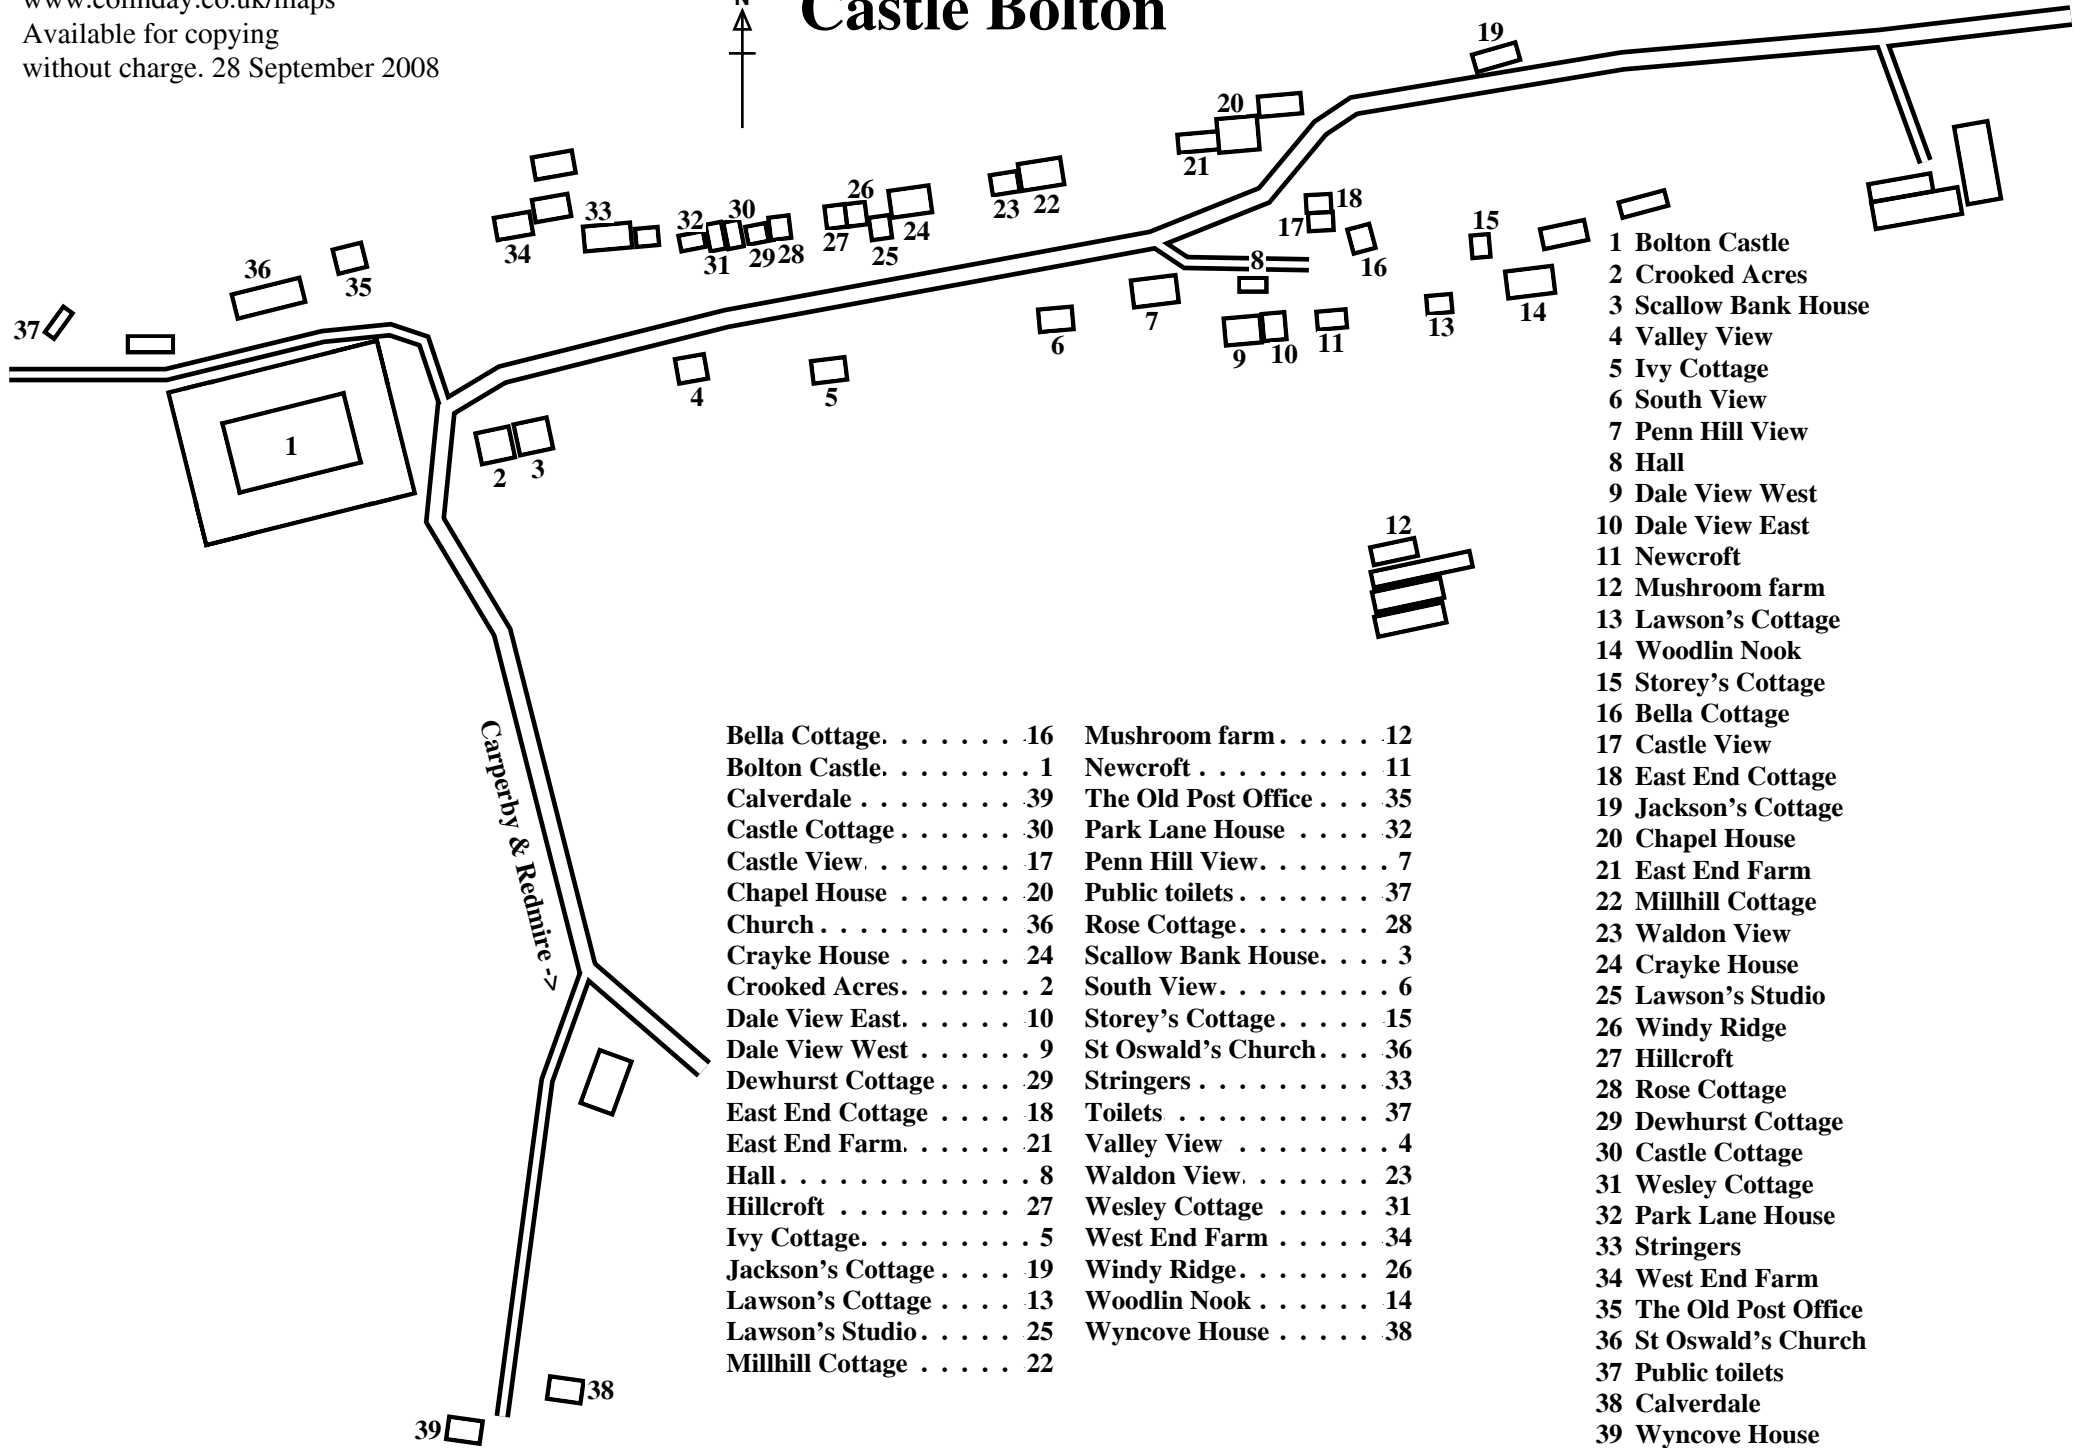

Castle Bolton

- 1 Bolton Castle
- 2 Crooked Acres
- 3 Scallow Bank House
- 4 Valley View
- 5 Ivy Cottage
- 6 South View
- 7 Penn Hill View
- 8 Hall
- 9 Dale View West
- 10 Dale View East
- 11 Newcroft
- 12 Mushroom farm
- 13 Lawson's Cottage
- 14 Woodlin Nook
- 15 Storey's Cottage
- 16 Bella Cottage
- 17 Castle View
- 18 East End Cottage
- 19 Jackson's Cottage
- 20 Chapel House
- 21 East End Farm
- 22 Millhill Cottage
- 23 Waldon View
- 24 Crayke House
- 25 Lawson's Studio
- 26 Windy Ridge
- 27 Hillcroft
- 28 Rose Cottage
- 29 Dewhurst Cottage
- 30 Castle Cottage
- 31 Wesley Cottage
- 32 Park Lane House
- 33 Stringers
- 34 West End Farm
- 35 The Old Post Office
- 36 St Oswald's Church
- 37 Public toilets
- 38 Calverdale
- 39 Wyncove House

- Bella Cottage. 16
- Bolton Castle. 1
- Calverdale 39
- Castle Cottage 30
- Castle View. 17
- Chapel House 20
- Church 36
- Crayke House 24
- Crooked Acres. 2
- Dale View East. 10
- Dale View West 9
- Dewhurst Cottage. 29
- East End Cottage 18
- East End Farm. 21
- Hall. 8
- Hillcroft 27
- Ivy Cottage. 5
- Jackson's Cottage. 19
- Lawson's Cottage 13
- Lawson's Studio. 25
- Millhill Cottage 22
- Mushroom farm. 12
- Newcroft 11
- The Old Post Office 35
- Park Lane House 32
- Penn Hill View. 7
- Public toilets 37
- Rose Cottage. 28
- Scallow Bank House. 3
- South View. 6
- Storey's Cottage. 15
- St Oswald's Church. 36
- Stringers 33
- Toilets 37
- Valley View 4
- Waldon View. 23
- Wesley Cottage 31
- West End Farm 34
- Windy Ridge. 26
- Woodlin Nook 14
- Wyncove House 38