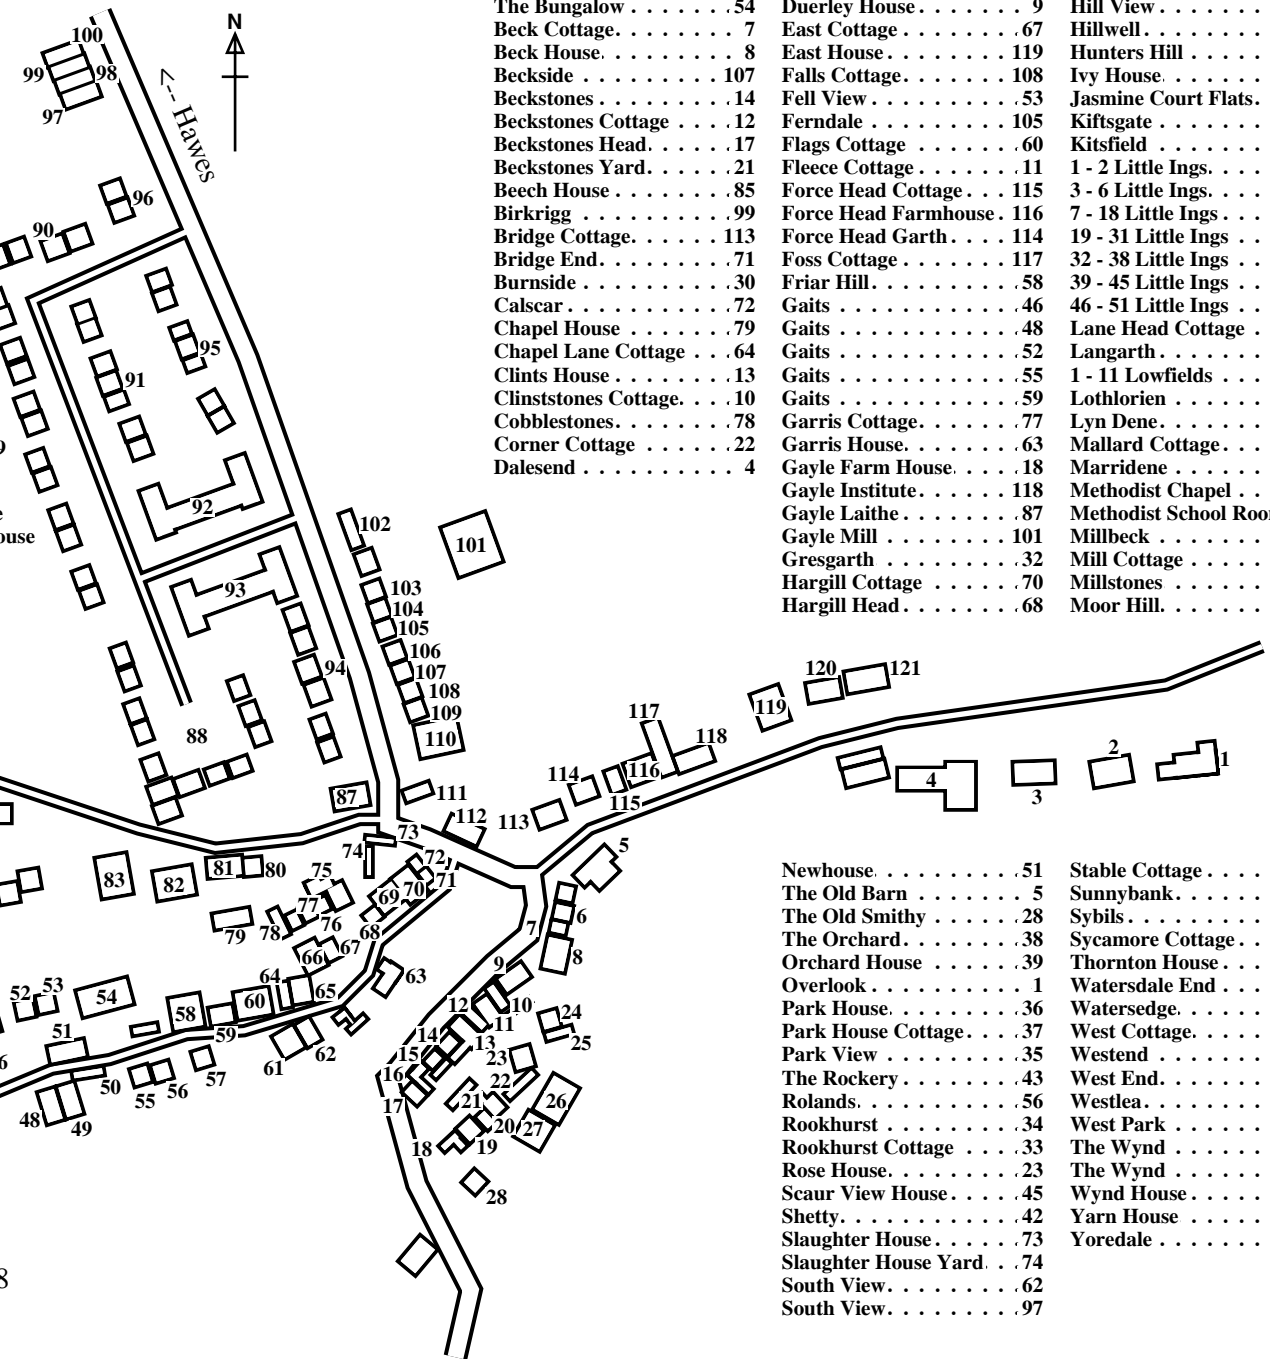

- 60 Flags Cottage
- 61 Ivy House
- 62 South View
- 63 Garris House
- 64 Chapel Lane Cottage
- 65 Lothlorien
- 66 West Cottage
- 67 East Cottage
- 68 Hargill Head
- 69 Hargill House
- 70 Hargill Cottage
- 71 Bridge End
- 72 Calscar
- 73 Slaughter House
- 74 Slaughter House Yard
- 75 Hill House
- 76 Hillside View
- 77 Garris Cottage
- 78 Cobblestones
- 79 Chapel House
- 80 Methodist School Room
- 81 Methodist Chapel
- 82 Langarth
- 83 Sunnybank
- 84 1 - 11 Lowfields
- 85 Beech House
- 86 Westlea
- 87 Gayle Laithe
- 88 19 - 31 Little Ings
- 89 7 - 18 Little Ings
- 90 3 - 6 Little Ings
- 91 32 - 38 Little Ings
- 92 Dale View Flats
- 93 Jasmine Court Flats
- 94 46 - 51 Little Ings
- 95 39 - 45 Little Ings
- 96 1 - 2 Little Ings
- 97 South View
- 98 Hill View
- 99 Birkkrigg
- 100 Moor Hill
- 101 Gayle Mill
- 102 Watersdale End
- 103 Dale View
- 104 Watersedge
- 105 Ferndale
- 106 Millbeck
- 107 Beckside
- 108 Falls Cottage
- 109 Sycamore Cottage
- 110 Millstones
- 111 Lane Head Cottage
- 112 Duerley Barn
- 113 Bridge Cottage
- 114 Force Head Garth
- 115 Force Head Cottage
- 116 Force Head Farmhouse
- 117 Foss Cottage
- 118 Gayle Institute
- 119 East House
- 120 Dale View Annexe
- 121 Dalesview

- The Bungalow 54
- Beck Cottage. 7
- Beck House. 8
- Beckside 107
- Beckstones 14
- Beckstones Cottage 12
- Beckstones Head. 17
- Beech House 85
- Birkkrigg 99
- Bridge Cottage. 113
- Bridge End. 71
- Burnside 30
- Calscar 72
- Chapel House 79
- Chapel Lane Cottage 64
- Clints House 13
- Clinstones Cottage. 10
- Cobblestones. 78
- Corner Cottage 22
- Dalesend 4

- Dalesview. 121
- Dales View Annexe 120
- Dale View 103
- Dale View Flats 92
- Duerley Barn. 112
- Duerley House. 9
- East Cottage. 67
- East House. 119
- Falls Cottage. 108
- Fell View 53
- Ferndale 105
- Flags Cottage 60
- Fleece Cottage. 11
- Force Head Cottage. 115
- Force Head Farmhouse. 116
- Force Head Garth. 114
- Foss Cottage 117
- Friar Hill. 58
- Gaits 46
- Gaits 48
- Gaits 52
- Gaits 55
- Gaits 59
- Garris Cottage. 77
- Garris House. 63
- Gayle Farm House. 18
- Gayle Institute. 118
- Gayle Laithe. 87
- Gayle Mill 101
- Gresgarth 32
- Hargill Cottage 70
- Hargill Head. 68
- Hargill House 69
- Harkerside. 29
- Hillhouse. 48
- Hill House 75
- Hillside View. 76
- Hill View 98
- Hillwell 50
- Hunters Hill 2
- Ivy House. 61
- Jasmine Court Flats. 93
- Kiftsgate 25
- Kitsfield 57
- 1 - 2 Little Ings. 96
- 3 - 6 Little Ings. 90
- 7 - 18 Little Ings. 89
- 19 - 31 Little Ings 88
- 32 - 38 Little Ings 91
- 39 - 45 Little Ings 95
- 46 - 51 Little Ings 94
- Lane Head Cottage 111
- Langarth. 82
- 1 - 11 Lowfields 84
- Lothlorien 65
- Lyn Dene. 47
- Mallard Cottage. 15
- Marridene 3
- Methodist Chapel 81
- Methodist School Room. 80
- Millbeck 106
- Mill Cottage 24
- Millstones 110
- Moor Hill. 100

- Newhouse. 51
- The Old Barn 5
- The Old Smithy 28
- The Orchard. 38
- Orchard House 39
- Overlook 1
- Park House. 36
- Park House Cottage. 37
- Park View 35
- The Rockery 43
- Rolands. 56
- Rookhurst 34
- Rookhurst Cottage 33
- Rose House. 23
- Scaur View House. 45
- Shetty. 42
- Slaughter House. 73
- Slaughter House Yard. 74
- South View. 62
- South View. 97
- Stable Cottage. 6
- Sunnybank. 83
- Sybils. 19
- Sycamore Cottage. 109
- Thornton House. 44
- Watersdale End 102
- Watersedge. 104
- West Cottage. 66
- Westend 31
- West End. 41
- Westlea. 86
- West Park 40
- The Wynd 20
- The Wynd 26
- Wynd House. 27
- Yarn House 16
- Yoredale 49

www.colinday.co.uk/maps
Available for copying
without charge. 10 February 2008