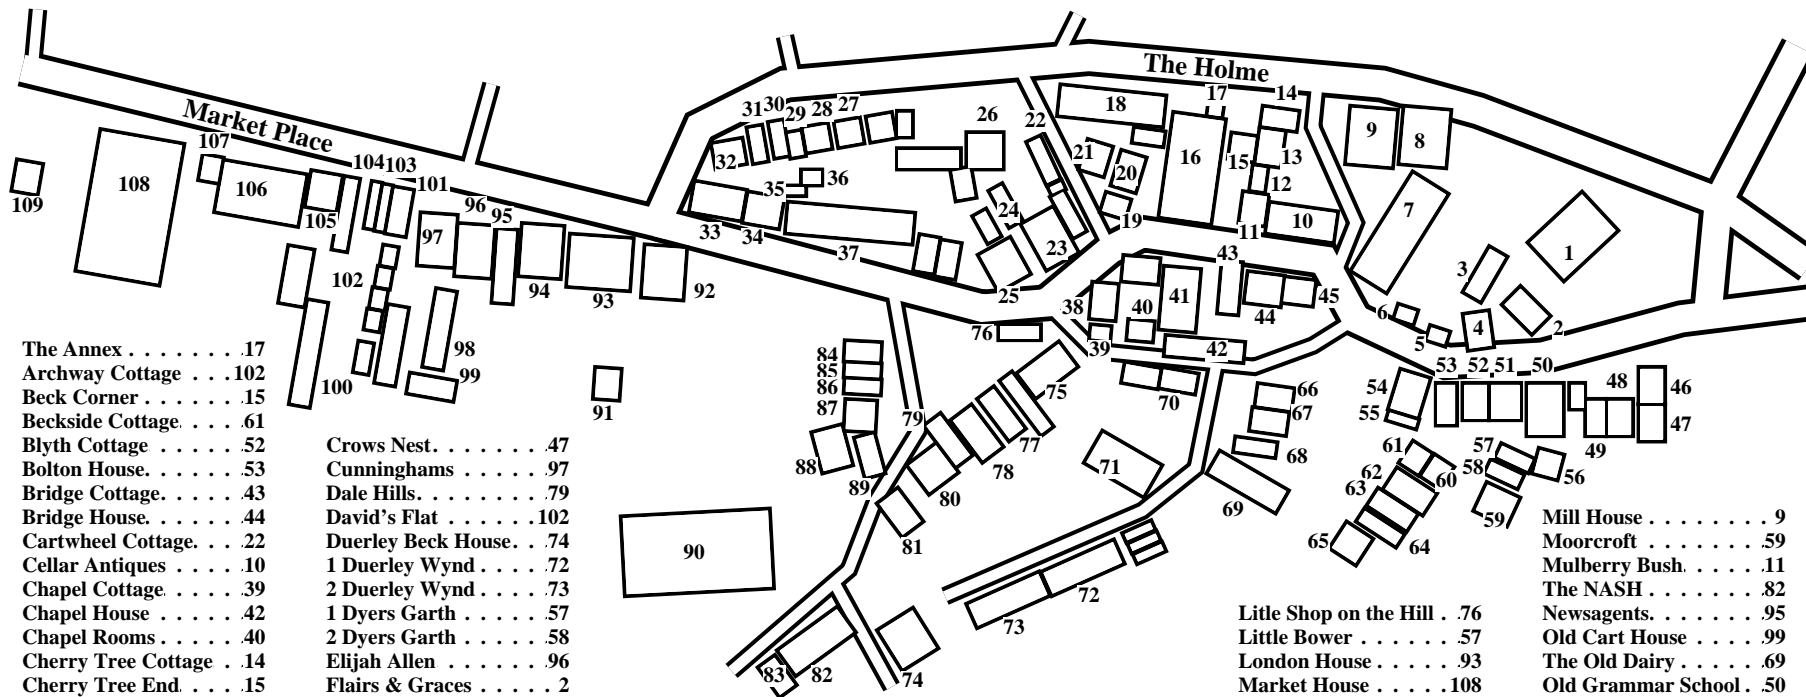

Hawes (S. Central)

- | | | | | | | | |
|----------------------|------------------------|-------------------------|-----------------------|-----------------------|----------------------------|-------------------------|--------------------------|
| 1 Fullford House | 14 Cherry Tree Cottage | 27 Mary's Cottage | 40 Chapel Rooms | 54 Three Peaks | 68 2 Mill Fosse | 82 The NASH | 96 Elijah Allen |
| 2 Flairs & Graces | 15 Cherry Tree End | 28 K-TYS-COT | 41 Methodist Chapel | 55 River House | 69 The Old Dairy | 83 Church House | 97 Cunninghams |
| 3 The Hayloft | 16 Wellesley House | 29 Walkers Cottage | 42 Chapel House | 56 South View | 70 Rockville | 84 1 The Hill | 98 Weatherfell Cottage |
| 4 Graces Fold | 17 The Annex | 30 Wilmar House | 43 Bridge Cottage | 57 1 Dyers Garth | 71 Mill Garden | 85 The Snug | 99 Old Cart House |
| 5 Old Penny Bank | 18 Old Police House | 31 Holme View | 44 Bridge House | 58 2 Dyers Garth | 72 1 Duerley Wynd | 86 3 The Hill | 100 Paddock View |
| 6 Ingrid Flute | 19 Launderette | 32 McGarry & Co Soltrs | 45 Ruskins End | 59 Moorcroft | 73 2 Duerley Wynd | 87 Hill Dene | 101 Rock & Gem Shop |
| 7 Club | 20 Wayside | 33 Hall & Birtle Soltrs | 46 Karian Crafts | 60 Milkmaid Cottage | 74 Duerley Beck House | 88 Hillcottage | 102 Gran's Cottage |
| 8 John R. Taylor | 21 Horselea | 34 Sumner's Jewellers | 47 Crows Nest | 61 Becksde Cottage | 75 Herriots | 89 House on Hill | 103 Waltons |
| 9 Mill House | 22 Cartwheel Cottage | 35 Church View | 48 Rock House | 62 River View | 76 Little Shop on the Hill | 90 St Margaret's Church | 104 Old Sweet Shop |
| 10 Cellar Antiques | 23 Iverson's | 36 Coach House | 49 Rosedene | 63 Inverdene | 77 Hill House | 91 Kirkside | 105 Wensleydale Pantry |
| 11 Mulberry Bush | 24 Mason-Ette | 37 White Hart | 50 Old Grammar School | 64 Rockville | 78 Overbrow | 92 Whites | 106 Spar |
| 12 Cherry Tree Keep | 25 Cocketts | 38 Sturman's Antiques | 51 Heaton House | 65 Shaw Cottage | 79 Dale Hills | 93 London House | 107 Stacey Moore Gallery |
| 13 Cherry Tree House | 26 Inver House | 39 Chapel Cottage | 52 Blyth Cottage | 66 Mill Fosse Cottage | 80 The Old Stables | 94 Pharmacy | 108 Market House |
| | | | 53 Bolton House | 67 Mill Fosse House | 81 Corner Stones | 95 Mason's | 109 Toilets |