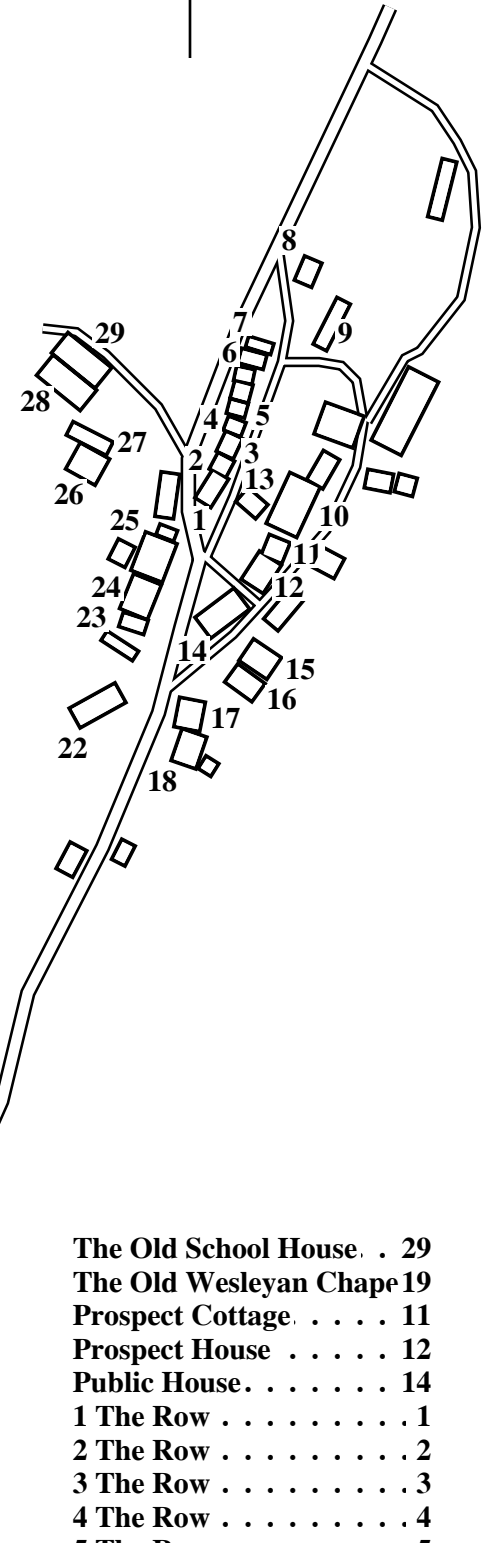

# Horsehouse

- |                            |                         |
|----------------------------|-------------------------|
| 1 1 The Row                | 20 Deerclose West       |
| 2 2 The Row                | 21 Deerclose            |
| 3 3 The Row                | 22 St Botolph's Church  |
| 4 4 The Row                | 23 Church Cottage       |
| 5 5 The Row                | 24 Yeomans              |
| 6 Ash Cottage              | 25 Moorlands            |
| 7 Stonethwaite Cottage     | 26 Covercote            |
| 8 East Paddock Cottage     | 27 Sundial Cottage      |
| 9 Blacksmiths Cottage      | 28 Village Hall         |
| 10 Manor Farm              | 29 The Old School House |
| 11 Prospect Cottage        |                         |
| 12 Prospect House          |                         |
| 13 East View Cottage       |                         |
| 14 Thwaite Arms            |                         |
| 15 Moor View Cottage       |                         |
| 16 Moor View               |                         |
| 17 Glenside                |                         |
| 18 The Old Post Office     |                         |
| 19 The Old Wesleyan Chapel |                         |