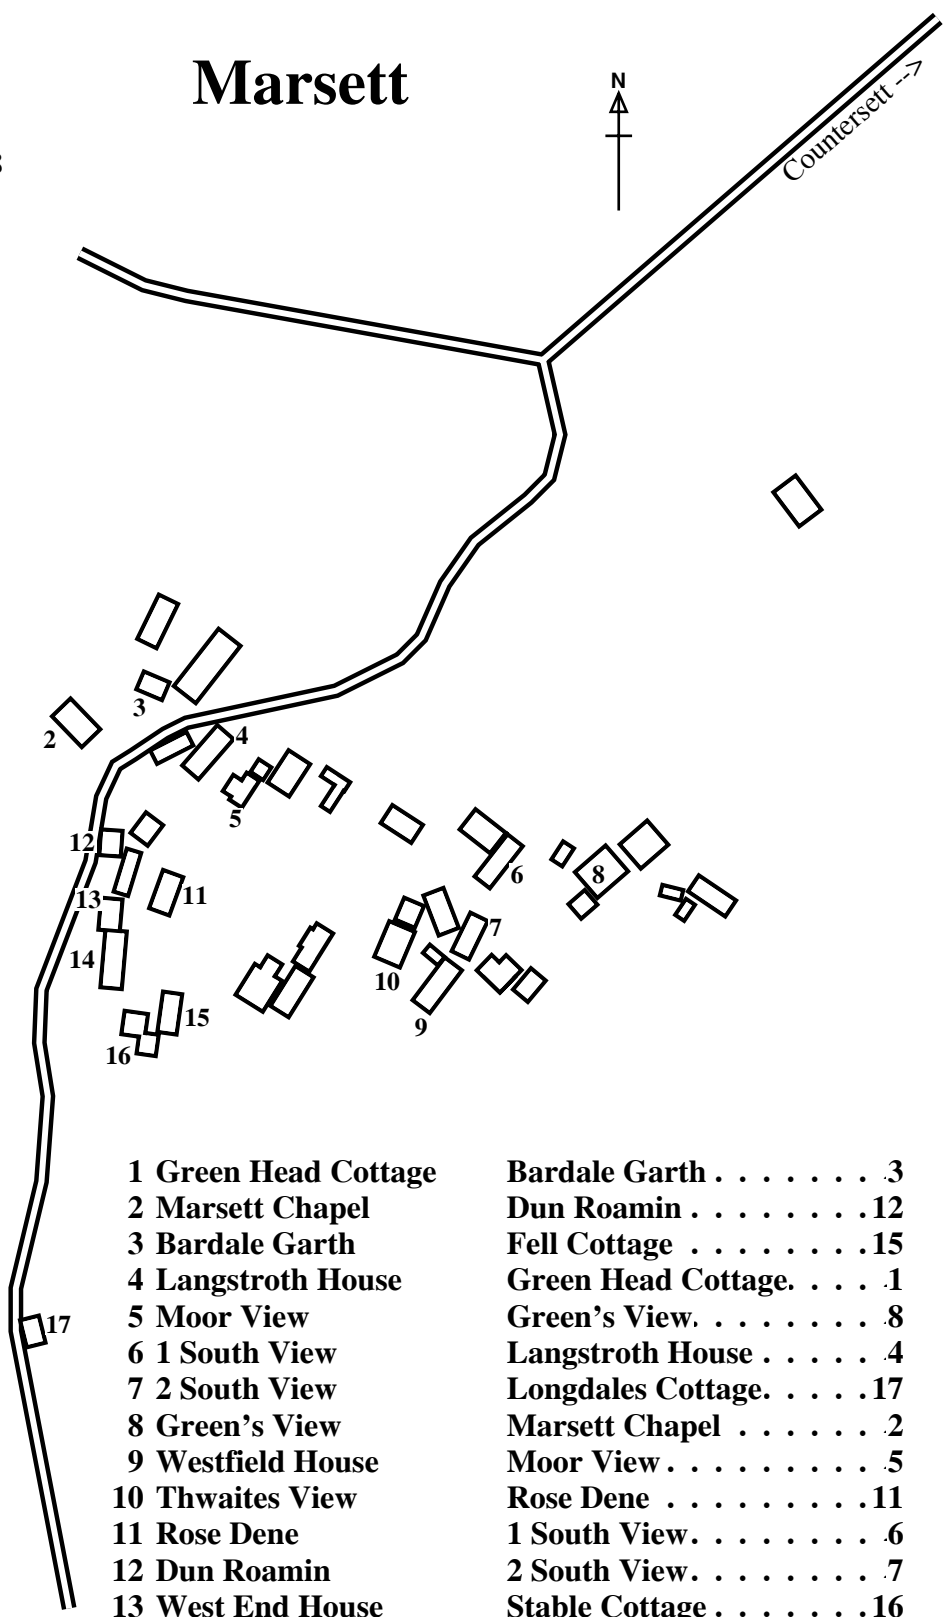

# Marsett

www.colinday.co.uk/maps  
 Available for copying  
 without charge. 11 February 2008

Countersett -->

1 Green Head Cottage	Bardale Garth . . . . . 3
2 Marsett Chapel	Dun Roamin . . . . . 12
3 Bardale Garth	Fell Cottage . . . . . 15
4 Langstroth House	Green Head Cottage. . . . 1
5 Moor View	Green's View. . . . . 8
6 1 South View	Langstroth House . . . . . 4
7 2 South View	Longdales Cottage. . . . 17
8 Green's View	Marsett Chapel . . . . . 2
9 Westfield House	Moor View . . . . . 5
10 Thwaites View	Rose Dene . . . . . 11
11 Rose Dene	1 South View. . . . . 6
12 Dun Roamin	2 South View. . . . . 7
13 West End House	Stable Cottage . . . . . 16
14 West End Cottage	Thwaites View . . . . . 10
15 Fell Cottage	West End Cottage . . . . 14
16 Stable Cottage	West End House. . . . . 13
17 Longdales Cottage	Westfield House . . . . . 9