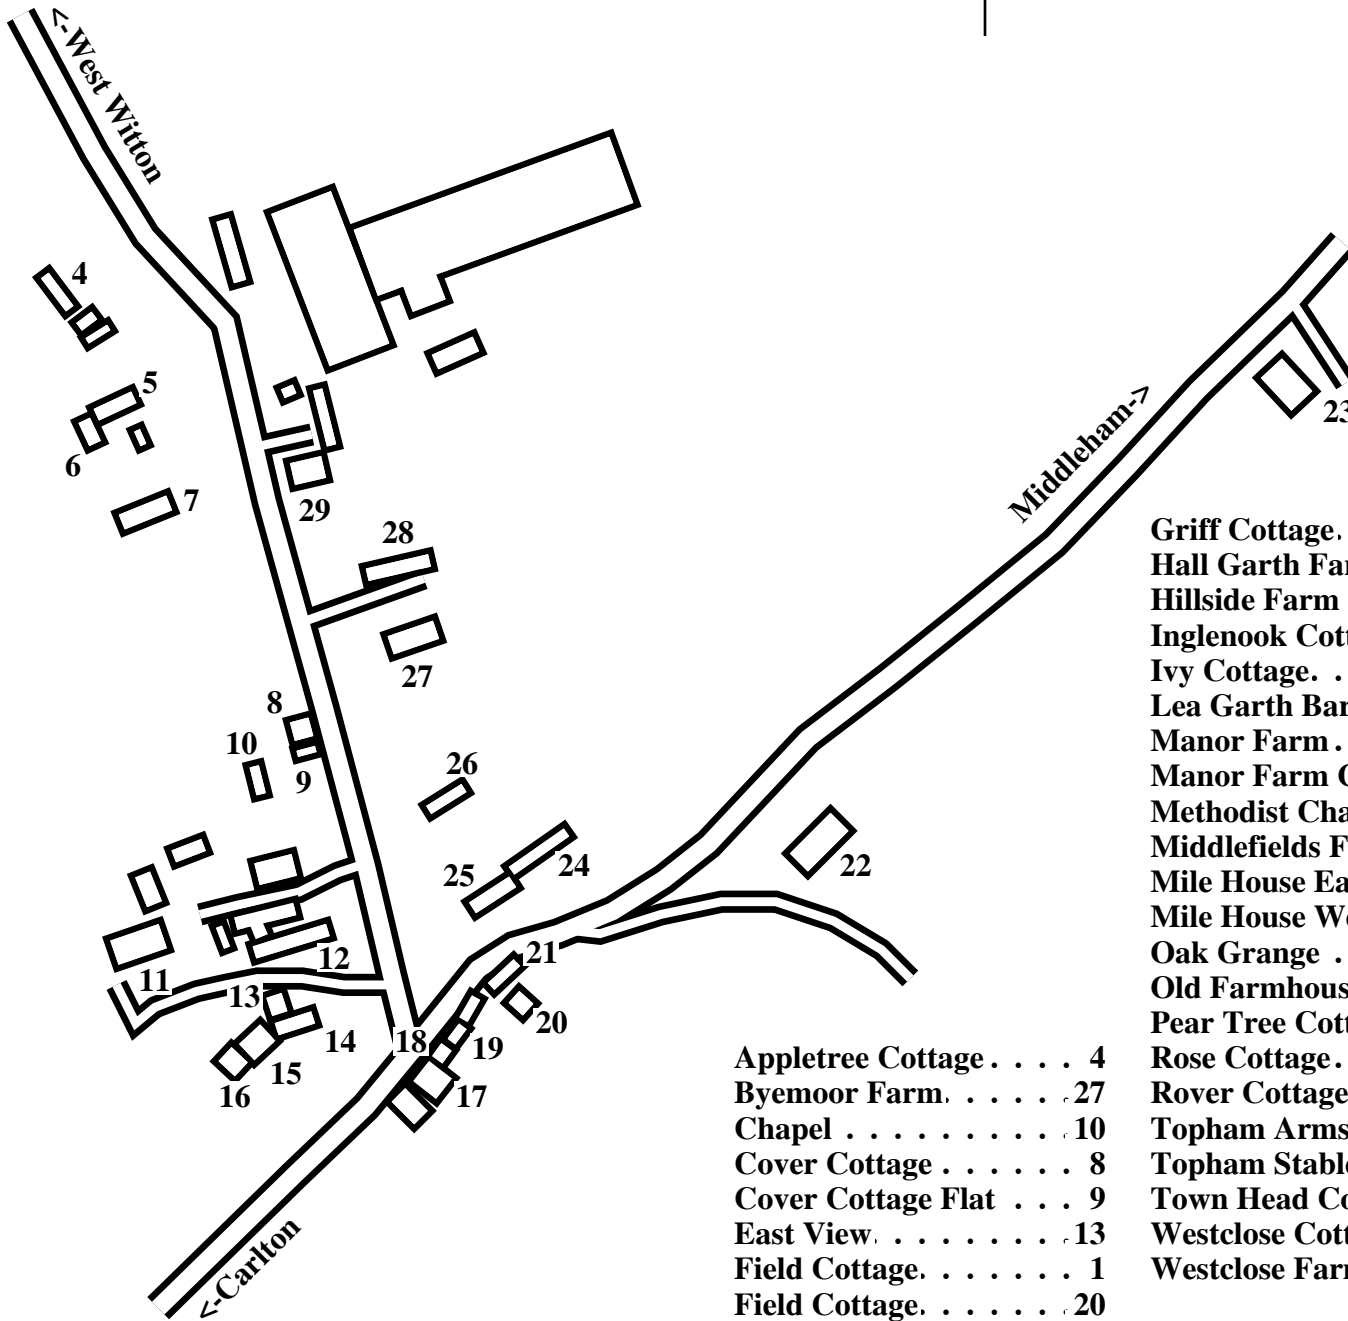

# Melmerby (Coverdale)

- 1 Field Cottage
- 2 Griff Cottage
- 3 Town Head Cottage
- 4 Appletree Cottage
- 5 Manor Farm Cottage
- 6 Inglenook Cottage
- 7 Old Farmhouse
- 8 Cover Cottage
- 9 Cover Cottage Flat
- 10 Methodist Chapel
- 11 Hall Garth Farm
- 12 Rover Cottage
- 13 East View
- 14 Rose Cottage
- 15 Pear Tree Cottage
- 16 Ivy Cottage
- 17 Topham Arms House
- 18 Topham Stable
- 19 Westclose Farm
- 20 Field Cottage
- 21 Westclose Cottage
- 22 Lea Garth Barn
- 23 Middlefields Farm
- 24 Mile House East
- 25 Mile House West
- 26 Oak Grange
- 27 Byemoor Farm
- 28 Hillside Farm
- 29 Manor Farm

- Appletree Cottage . . . . . 4
- Byemoor Farm. . . . . 27
- Chapel . . . . . 10
- Cover Cottage . . . . . 8
- Cover Cottage Flat . . . . . 9
- East View. . . . . 13
- Field Cottage. . . . . 1
- Field Cottage. . . . . 20

- Griff Cottage. . . . . 2
- Hall Garth Farm. . . . . 11
- Hillside Farm . . . . . 28
- Inglenook Cottage. . . . . 6
- Ivy Cottage. . . . . 16
- Lea Garth Barn . . . . . 22
- Manor Farm. . . . . 29
- Manor Farm Cottage . . . . . 5
- Methodist Chapel . . . . . 10
- Middlefields Farm. . . . . 23
- Mile House East . . . . . 24
- Mile House West. . . . . 25
- Oak Grange . . . . . 26
- Old Farmhouse . . . . . 7
- Pear Tree Cottage. . . . . 15
- Rose Cottage. . . . . 14
- Rover Cottage . . . . . 12
- Topham Arms House . . . . . 17
- Topham Stable. . . . . 18
- Town Head Cottage. . . . . 3
- Westclose Cottage . . . . . 21
- Westclose Farm . . . . . 19