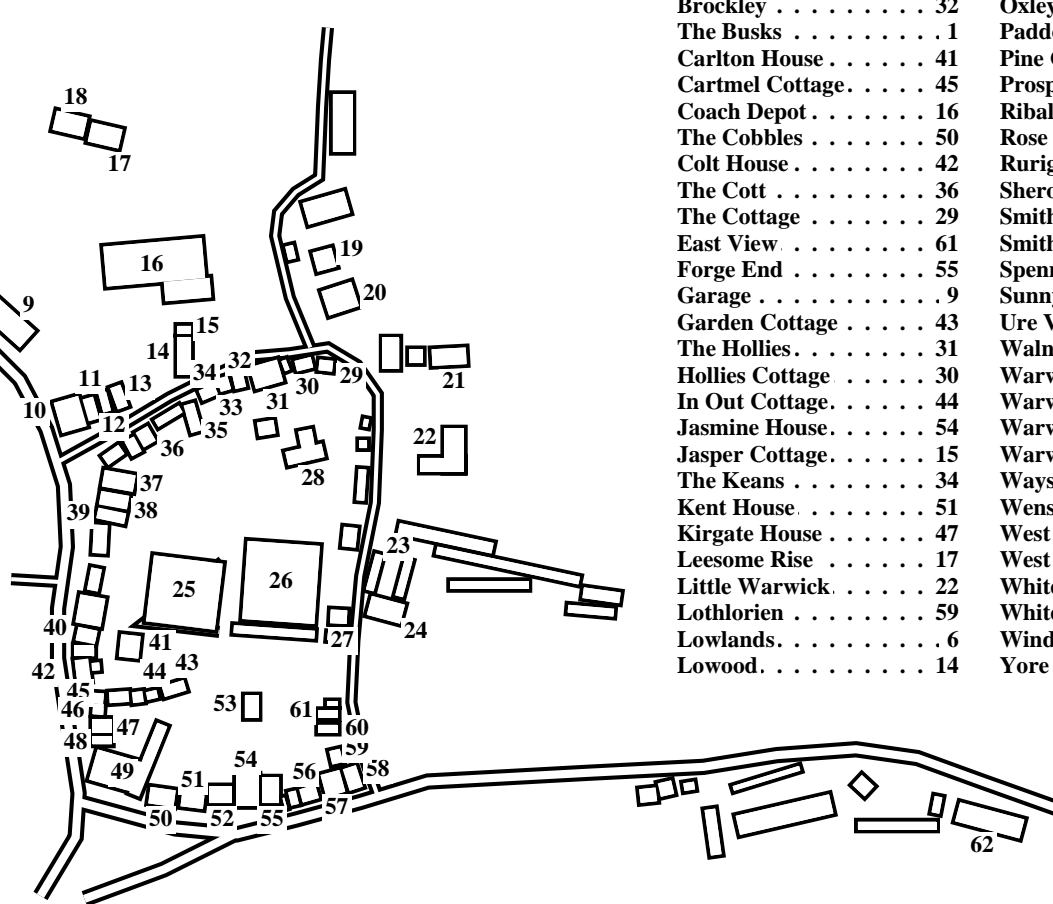

# Middleham (East)

Caution: This map has not yet been checked by residents.  
There may be errors and omissions.

- 1 The Buses
- 2 Applegarth House
- 3 Auctioneer House
- 4 Windy Ridge
- 5 Wayside
- 6 Lowlands
- 7 Sunnymead
- 8 Yore View
- 9 Garage
- 10 Oxley House
- 11 2 North Road
- 12 3 North Road
- 13 4 North Road
- 14 Lowood
- 15 Jasper Cottage
- 16 Coach Depot
- 17 Leesome Rise
- 18 Rurigene
- 19 Low Side Farm
- 20 Sherol
- 21 Paddock House
- 22 Little Warwick
- 23 Warwick Lodge Stables
- 24 Warwick Lodge
- 25 Warwick House
- 26 Warwick House Stables
- 27 Aberfoyle
- 28 Walnut House
- 29 The Cottage
- 30 Hollies Cottage
- 31 The Hollies
- 32 Brockley
- 33 Ribalds
- 34 The Keans
- 35 Pine Cottage

- 36 The Cott
- 37 West View
- 38 Arundell House
- 39 Prospect House
- 40 Wensley Carr
- 41 Carlton House
- 42 Colt House
- 43 Garden Cottage
- 44 In Out Cottage
- 45 Cartmel Cottage
- 46 White Swan Cottage
- 47 Kirgate House
- 48 Bank Cottage
- 49 White Swan Hotel
- 50 The Cobbles
- 51 Kent House
- 52 Rose Mount
- 53 Ure View
- 54 Jasmine House
- 55 Forge End
- 56 West Cottage
- 57 Smithy Cottage
- 58 Smithy
- 59 Lothlorien
- 60 Spennicott
- 61 East View
- 62 Narval