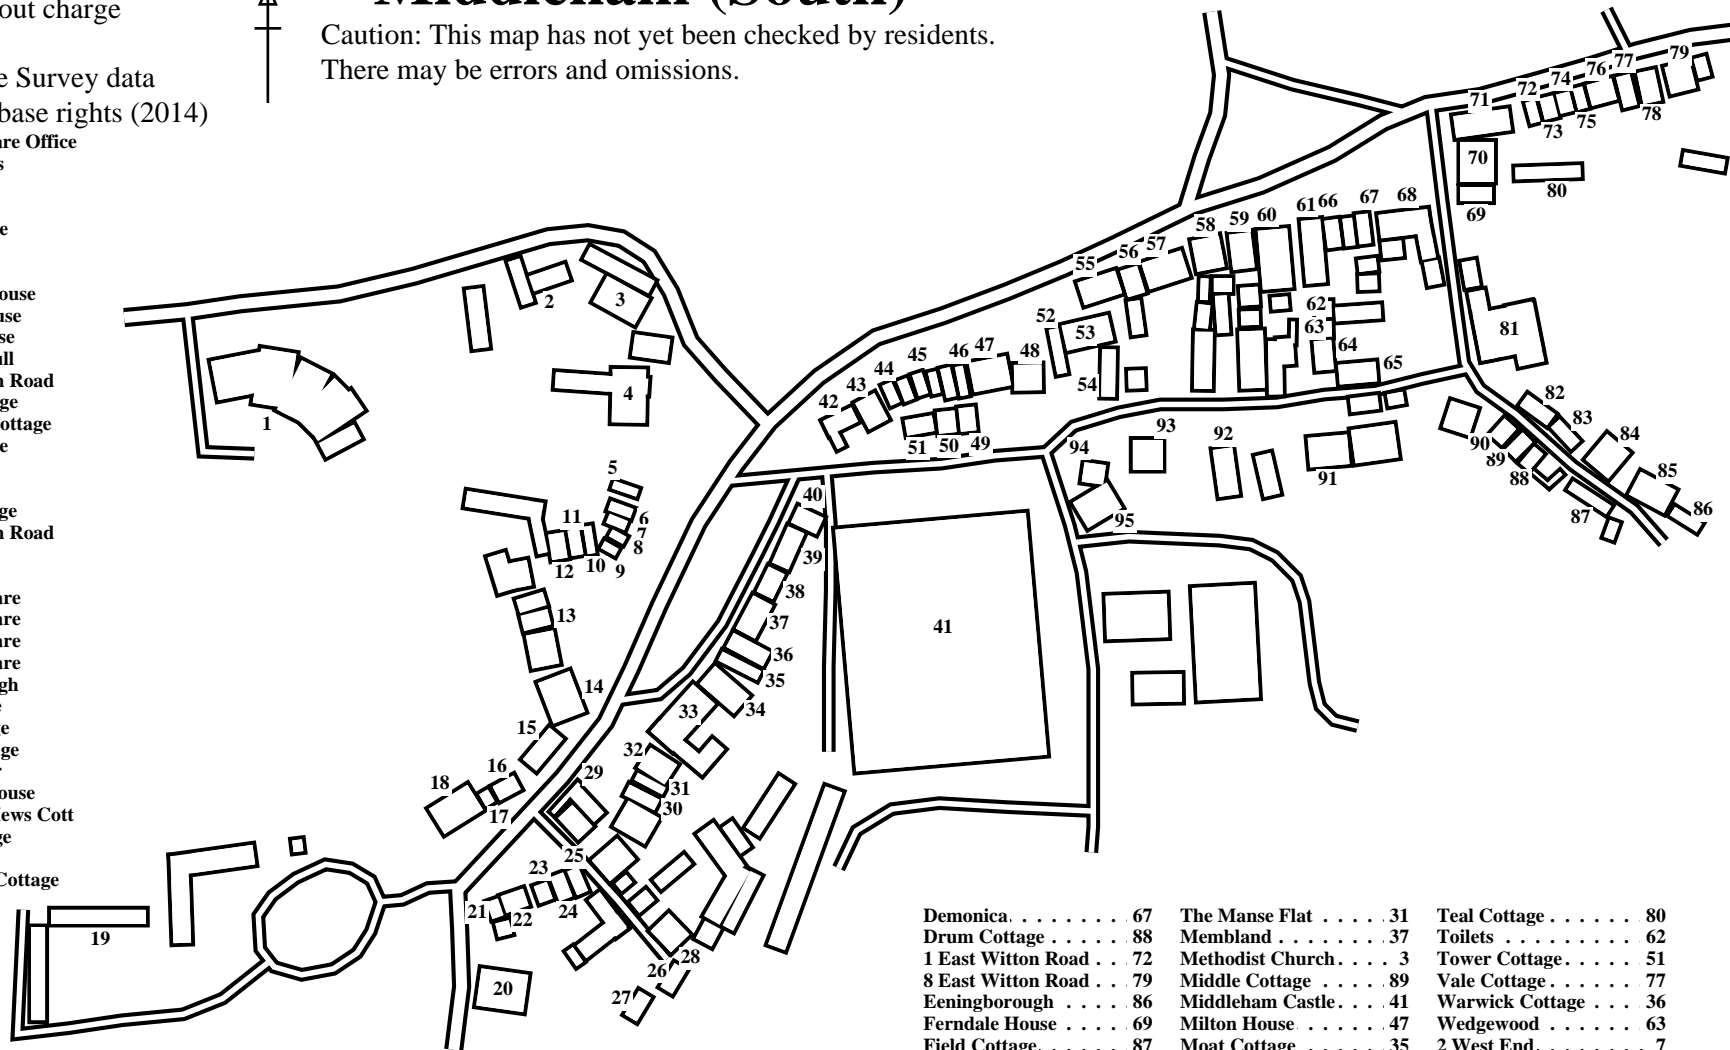

Middleham (South)

Caution: This map has not yet been checked by residents.
There may be errors and omissions.

- 1 Key Centre
- 2 Chapel Gardens
- 3 Methodist Church
- 4 Neville Hall
- 5 Beech Cottage
- 6 Briar Cottage
- 7 2 West End
- 8 Foxglove Cottage
- 9 Ampleforth Cottage
- 10 West End Cottage
- 11 Philgen
- 12 Sunnyside
- 13 Castle Villa
- 14 Alms Houses
- 15 Westwood House
- 16 Westwood Cottage
- 17 Coverdale Cottage
- 18 Arkle Cottage
- 19 The Hall
- 20 Danby House
- 21 5 West End
- 22 4 West End
- 23 3 West End
- 24 2 West End
- 25 1 West End
- 26 Plover Cottage
- 27 Wren Cottage
- 28 Sunskew House
- 29 Hillside
- 30 The Manse Cottage
- 31 The Manse Flat
- 32 The Old Manse
- 33 Manor House
- 34 Laundry House
- 35 Moat Cottage
- 36 Warwick Cottage
- 37 Membland
- 38 Portland House
- 39 Neville View
- 40 Castle Cottage
- 41 Middleham Castle
- 42 Listers
- 43 Keep Cottage
- 44 1 Castle Hill
- 45 2-5 Castle Hill
- 46 6 Castle Hill
- 47 Milton House
- 48 Rose Cottage
- 49 Castle Gate Cottage
- 50 Windsor Cottage
- 51 Tower Cottage
- 52 Castle Hill Cottage
- 53 Castle House
- 54 Smithy
- 55 Barbican House
- 56 Foxtor House
- 57 Black Swan
- 58 Stable Door
- 59 Fish Bar
- 60 Richard III
- 61 Racing Welfare Office
- 62 Public Toilets
- 63 Wedgewood
- 64 The Cottage
- 65 Brind Cottage
- 66 Bow Cottage
- 67 Demonica
- 68 Clarendon House
- 69 Ferndale House
- 70 Jasmine House
- 71 The Black Bull
- 72 1 East Witton Road
- 73 Beevor Cottage
- 74 Pony Cube Cottage
- 75 Cairn Cottage
- 76 Rose Cottage
- 77 Vale Cottage
- 78 Slaters Cottage
- 79 8 East Witton Road
- 80 Teal Cottage
- 81 The Grove
- 82 1 Grove Square
- 83 2 Grove Square
- 84 3 Grove Square
- 85 4 Grove Square
- 86 Eeningborough
- 87 Field Cottage
- 88 Drum Cottage
- 89 Middle Cottage
- 90 Crow Corner
- 91 Castle Hill House
- 92 Castle Hill Mews Cott
- 93 Castle Cottage
- 94 Canaans
- 95 Castle Barn Cottage