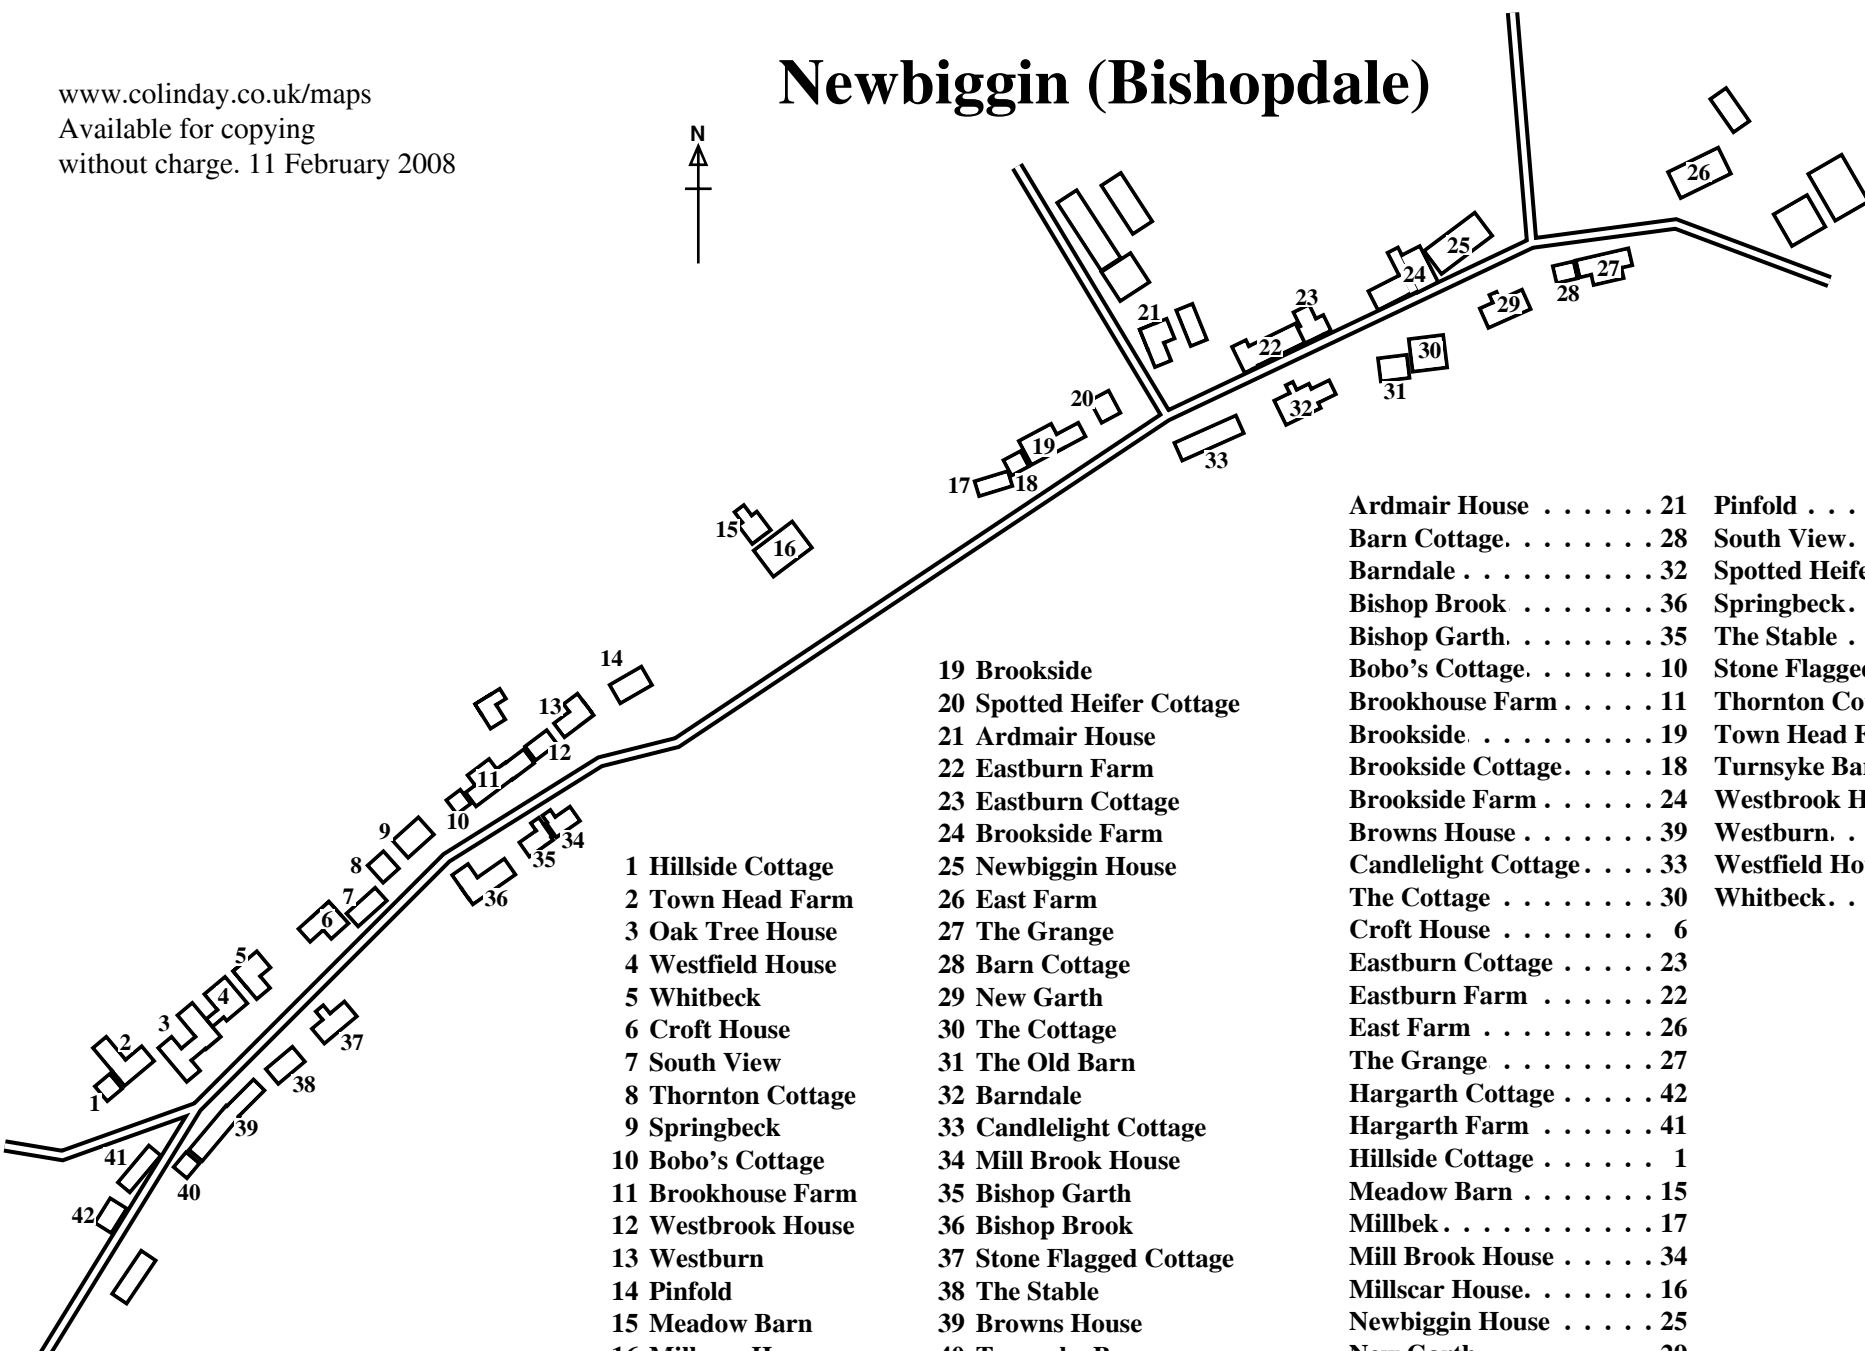

www.colinday.co.uk/maps
 Available for copying
 without charge. 11 February 2008

Newbiggin (Bishopdale)

- 1 Hillside Cottage
- 2 Town Head Farm
- 3 Oak Tree House
- 4 Westfield House
- 5 Whitbeck
- 6 Croft House
- 7 South View
- 8 Thornton Cottage
- 9 Springbeck
- 10 Bobo's Cottage
- 11 Brookhouse Farm
- 12 Westbrook House
- 13 Westburn
- 14 Pinfold
- 15 Meadow Barn
- 16 Millscar House
- 17 Millbek
- 18 Brookside Cottage

- 19 Brookside
- 20 Spotted Heifer Cottage
- 21 Ardmair House
- 22 Eastburn Farm
- 23 Eastburn Cottage
- 24 Brookside Farm
- 25 Newbiggin House
- 26 East Farm
- 27 The Grange
- 28 Barn Cottage
- 29 New Garth
- 30 The Cottage
- 31 The Old Barn
- 32 Barndale
- 33 Candlelight Cottage
- 34 Mill Brook House
- 35 Bishop Garth
- 36 Bishop Brook
- 37 Stone Flagged Cottage
- 38 The Stable
- 39 Browns House
- 40 Turnsyke Barn
- 41 Hargarth Farm
- 42 Hargarth Cottage

- Ardmair House 21
- Barn Cottage. 28
- Barndale 32
- Bishop Brook 36
- Bishop Garth. 35
- Bobo's Cottage. 10
- Brookhouse Farm 11
- Brookside. 19
- Brookside Cottage. 18
- Brookside Farm 24
- Browns House 39
- Candlelight Cottage. 33
- The Cottage 30
- Croft House 6
- Eastburn Cottage 23
- Eastburn Farm 22
- East Farm 26
- The Grange 27
- Hargarth Cottage 42
- Hargarth Farm 41
- Hillside Cottage 1
- Meadow Barn 15
- Millbek. 17
- Mill Brook House 34
- Millscar House. 16
- Newbiggin House 25
- New Garth 29
- Oak Tree House 3
- The Old Barn 31
- Pinfold 14
- South View. 7
- Spotted Heifer Cottage . . . 20
- Springbeck. 9
- The Stable 38
- Stone Flagged Cottage. . . 37
- Thornton Cottage 8
- Town Head Farm 2
- Turnsyke Barn. 40
- Westbrook House 12
- Westburn. 13
- Westfield House 4
- Whitbeck. 5