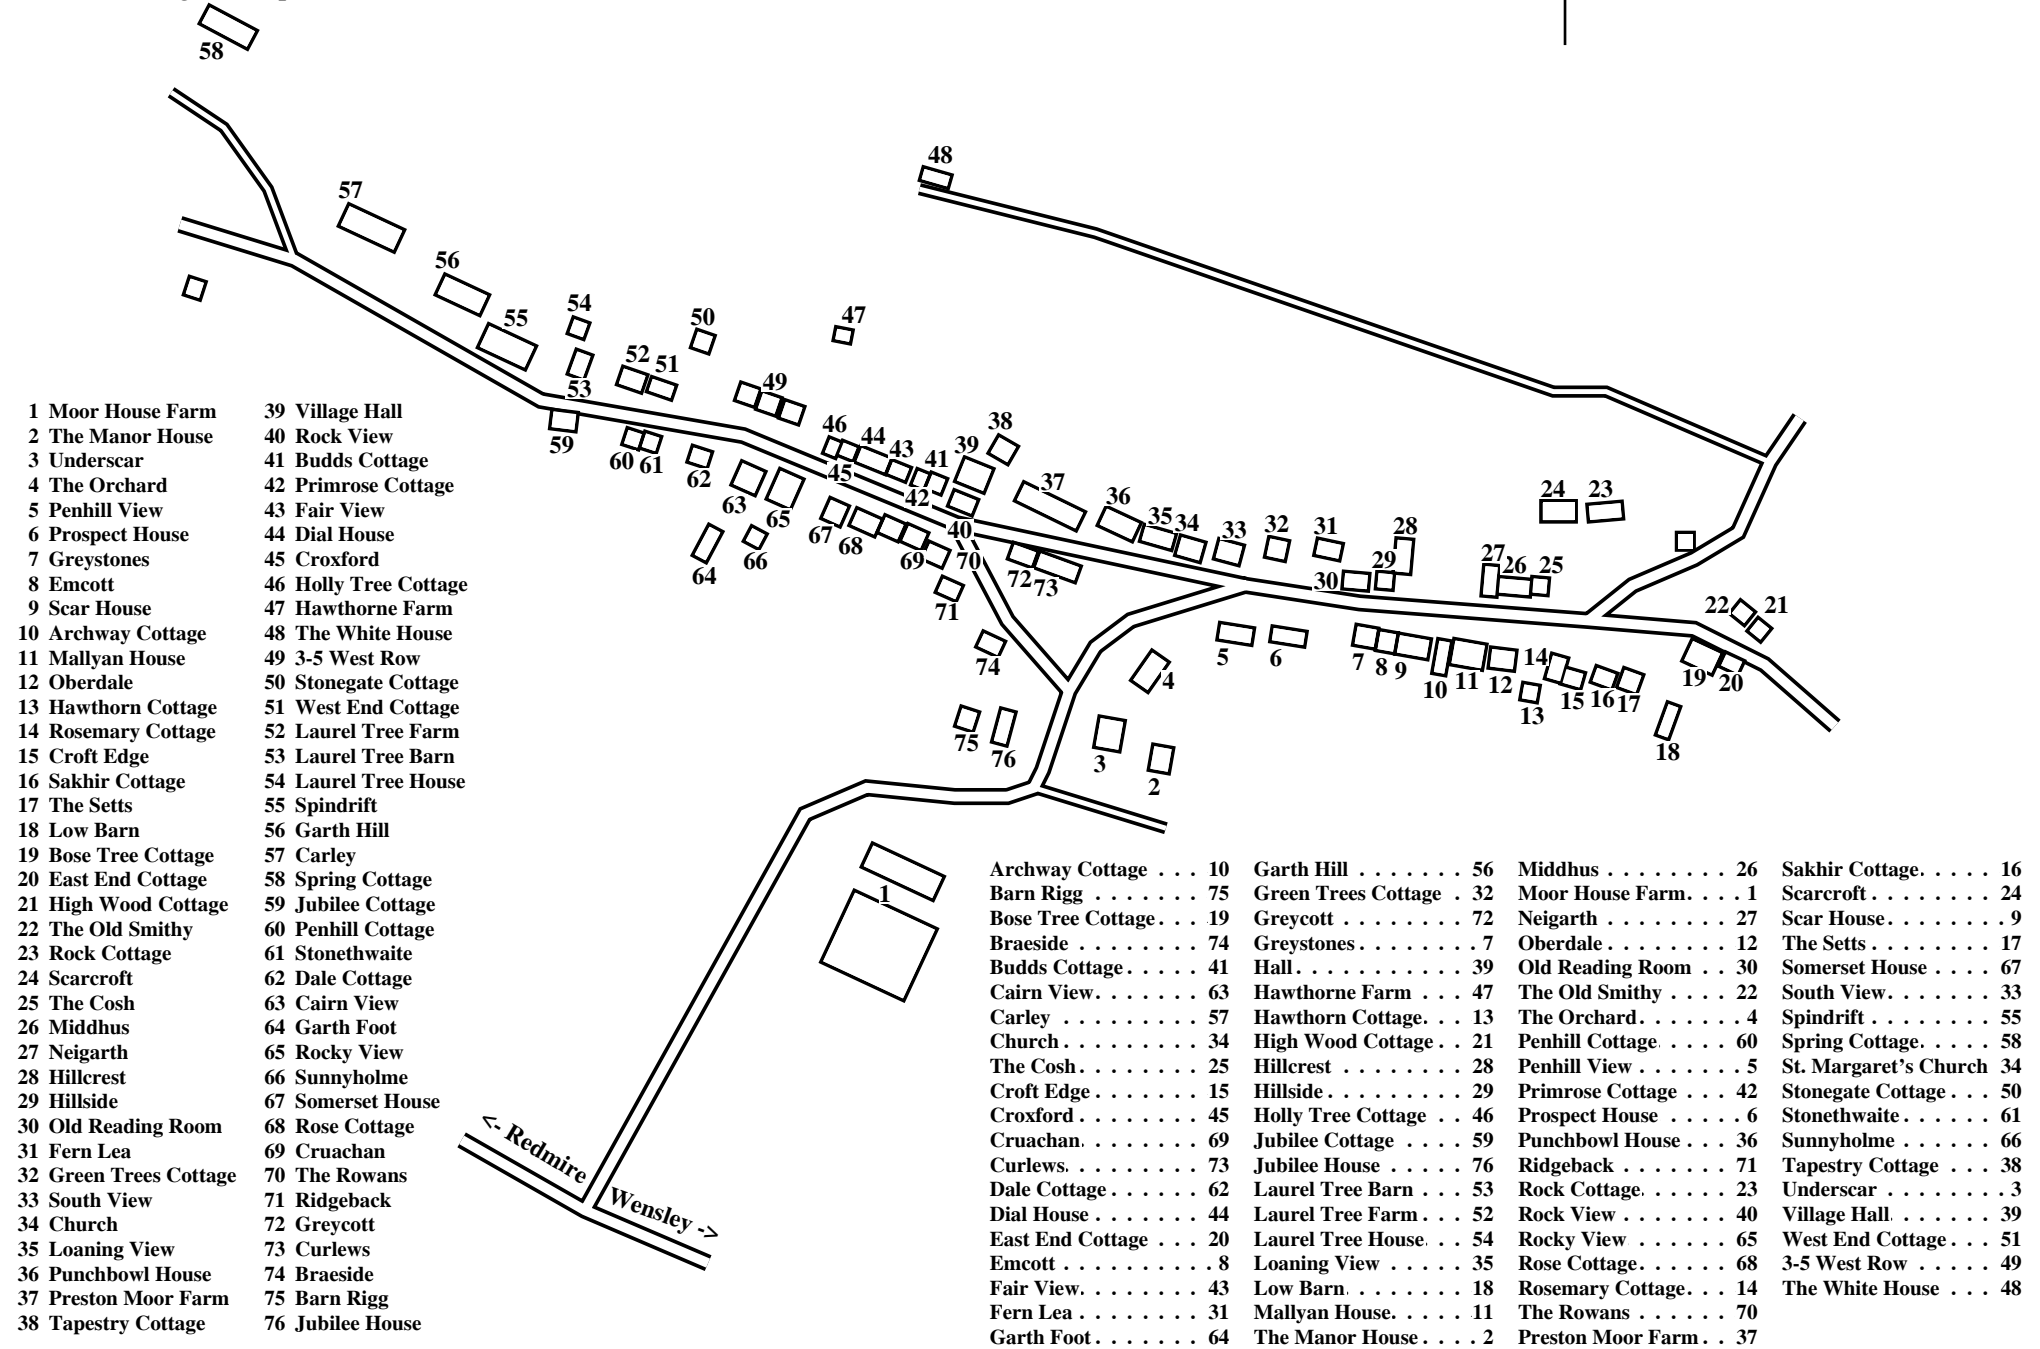

Preston-under-Scar

- | | |
|------------------------|-----------------------|
| 1 Moor House Farm | 39 Village Hall |
| 2 The Manor House | 40 Rock View |
| 3 Underscar | 41 Budds Cottage |
| 4 The Orchard | 42 Primrose Cottage |
| 5 Penhill View | 43 Fair View |
| 6 Prospect House | 44 Dial House |
| 7 Greystones | 45 Croxford |
| 8 Emcott | 46 Holly Tree Cottage |
| 9 Scar House | 47 Hawthorne Farm |
| 10 Archway Cottage | 48 The White House |
| 11 Mallyan House | 49 3-5 West Row |
| 12 Oberdale | 50 Stonegate Cottage |
| 13 Hawthorn Cottage | 51 West End Cottage |
| 14 Rosemary Cottage | 52 Laurel Tree Farm |
| 15 Croft Edge | 53 Laurel Tree Barn |
| 16 Sakhir Cottage | 54 Laurel Tree House |
| 17 The Setts | 55 Spindrift |
| 18 Low Barn | 56 Garth Hill |
| 19 Bose Tree Cottage | 57 Carley |
| 20 East End Cottage | 58 Spring Cottage |
| 21 High Wood Cottage | 59 Jubilee Cottage |
| 22 The Old Smithy | 60 Penhill Cottage |
| 23 Rock Cottage | 61 Stonethwaite |
| 24 Scarcroft | 62 Dale Cottage |
| 25 The Cosh | 63 Cairn View |
| 26 Middhus | 64 Garth Foot |
| 27 Neigarth | 65 Rocky View |
| 28 Hillcrest | 66 Sunnyholme |
| 29 Hillside | 67 Somerset House |
| 30 Old Reading Room | 68 Rose Cottage |
| 31 Fern Lea | 69 Cruachan |
| 32 Green Trees Cottage | 70 The Rowans |
| 33 South View | 71 Ridgeback |
| 34 Church | 72 Greycott |
| 35 Loaning View | 73 Curlews |
| 36 Punchbowl House | 74 Braeside |
| 37 Preston Moor Farm | 75 Barn Rigg |
| 38 Tapestry Cottage | 76 Jubilee House |