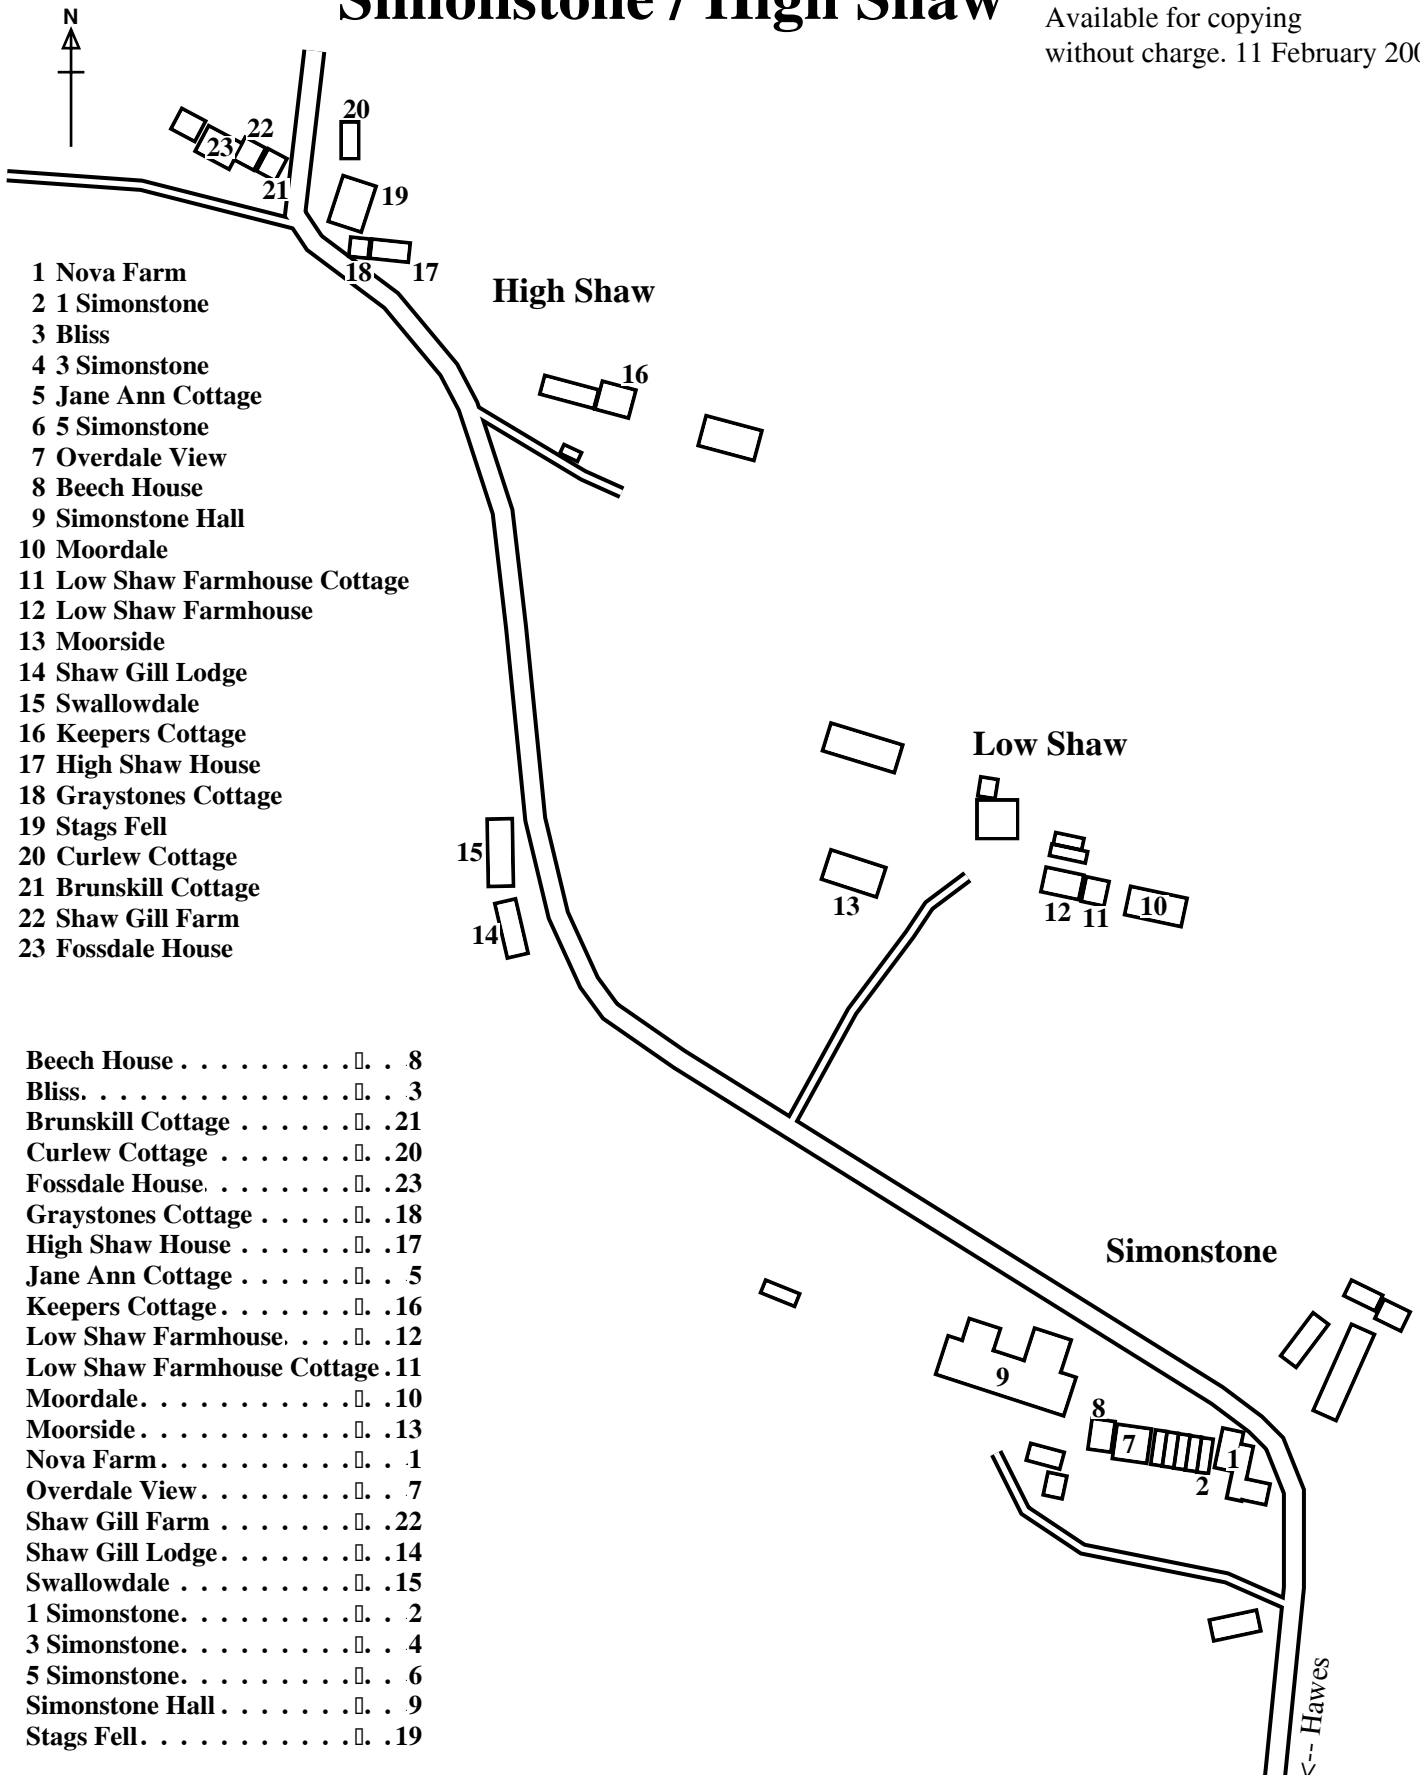

Simonstone / High Shaw

www.colinday.co.uk/maps
 Available for copying
 without charge. 11 February 2008

- 1 Nova Farm
- 2 1 Simonstone
- 3 Bliss
- 4 3 Simonstone
- 5 Jane Ann Cottage
- 6 5 Simonstone
- 7 Overdale View
- 8 Beech House
- 9 Simonstone Hall
- 10 Moordale
- 11 Low Shaw Farmhouse Cottage
- 12 Low Shaw Farmhouse
- 13 Moorside
- 14 Shaw Gill Lodge
- 15 Swallowdale
- 16 Keepers Cottage
- 17 High Shaw House
- 18 Graystones Cottage
- 19 Stags Fell
- 20 Curlew Cottage
- 21 Brunskill Cottage
- 22 Shaw Gill Farm
- 23 Fossdale House

- Beech House 8
- Bliss. 3
- Brunskill Cottage 21
- Curlew Cottage 20
- Fossdale House. 23
- Graystones Cottage 18
- High Shaw House 17
- Jane Ann Cottage 5
- Keepers Cottage. 16
- Low Shaw Farmhouse. 12
- Low Shaw Farmhouse Cottage. 11
- Moordale. 10
- Moorside. 13
- Nova Farm. 1
- Overdale View. 7
- Shaw Gill Farm 22
- Shaw Gill Lodge. 14
- Swallowdale 15
- 1 Simonstone. 2
- 3 Simonstone. 4
- 5 Simonstone. 6
- Simonstone Hall. 9
- Stags Fell. 19