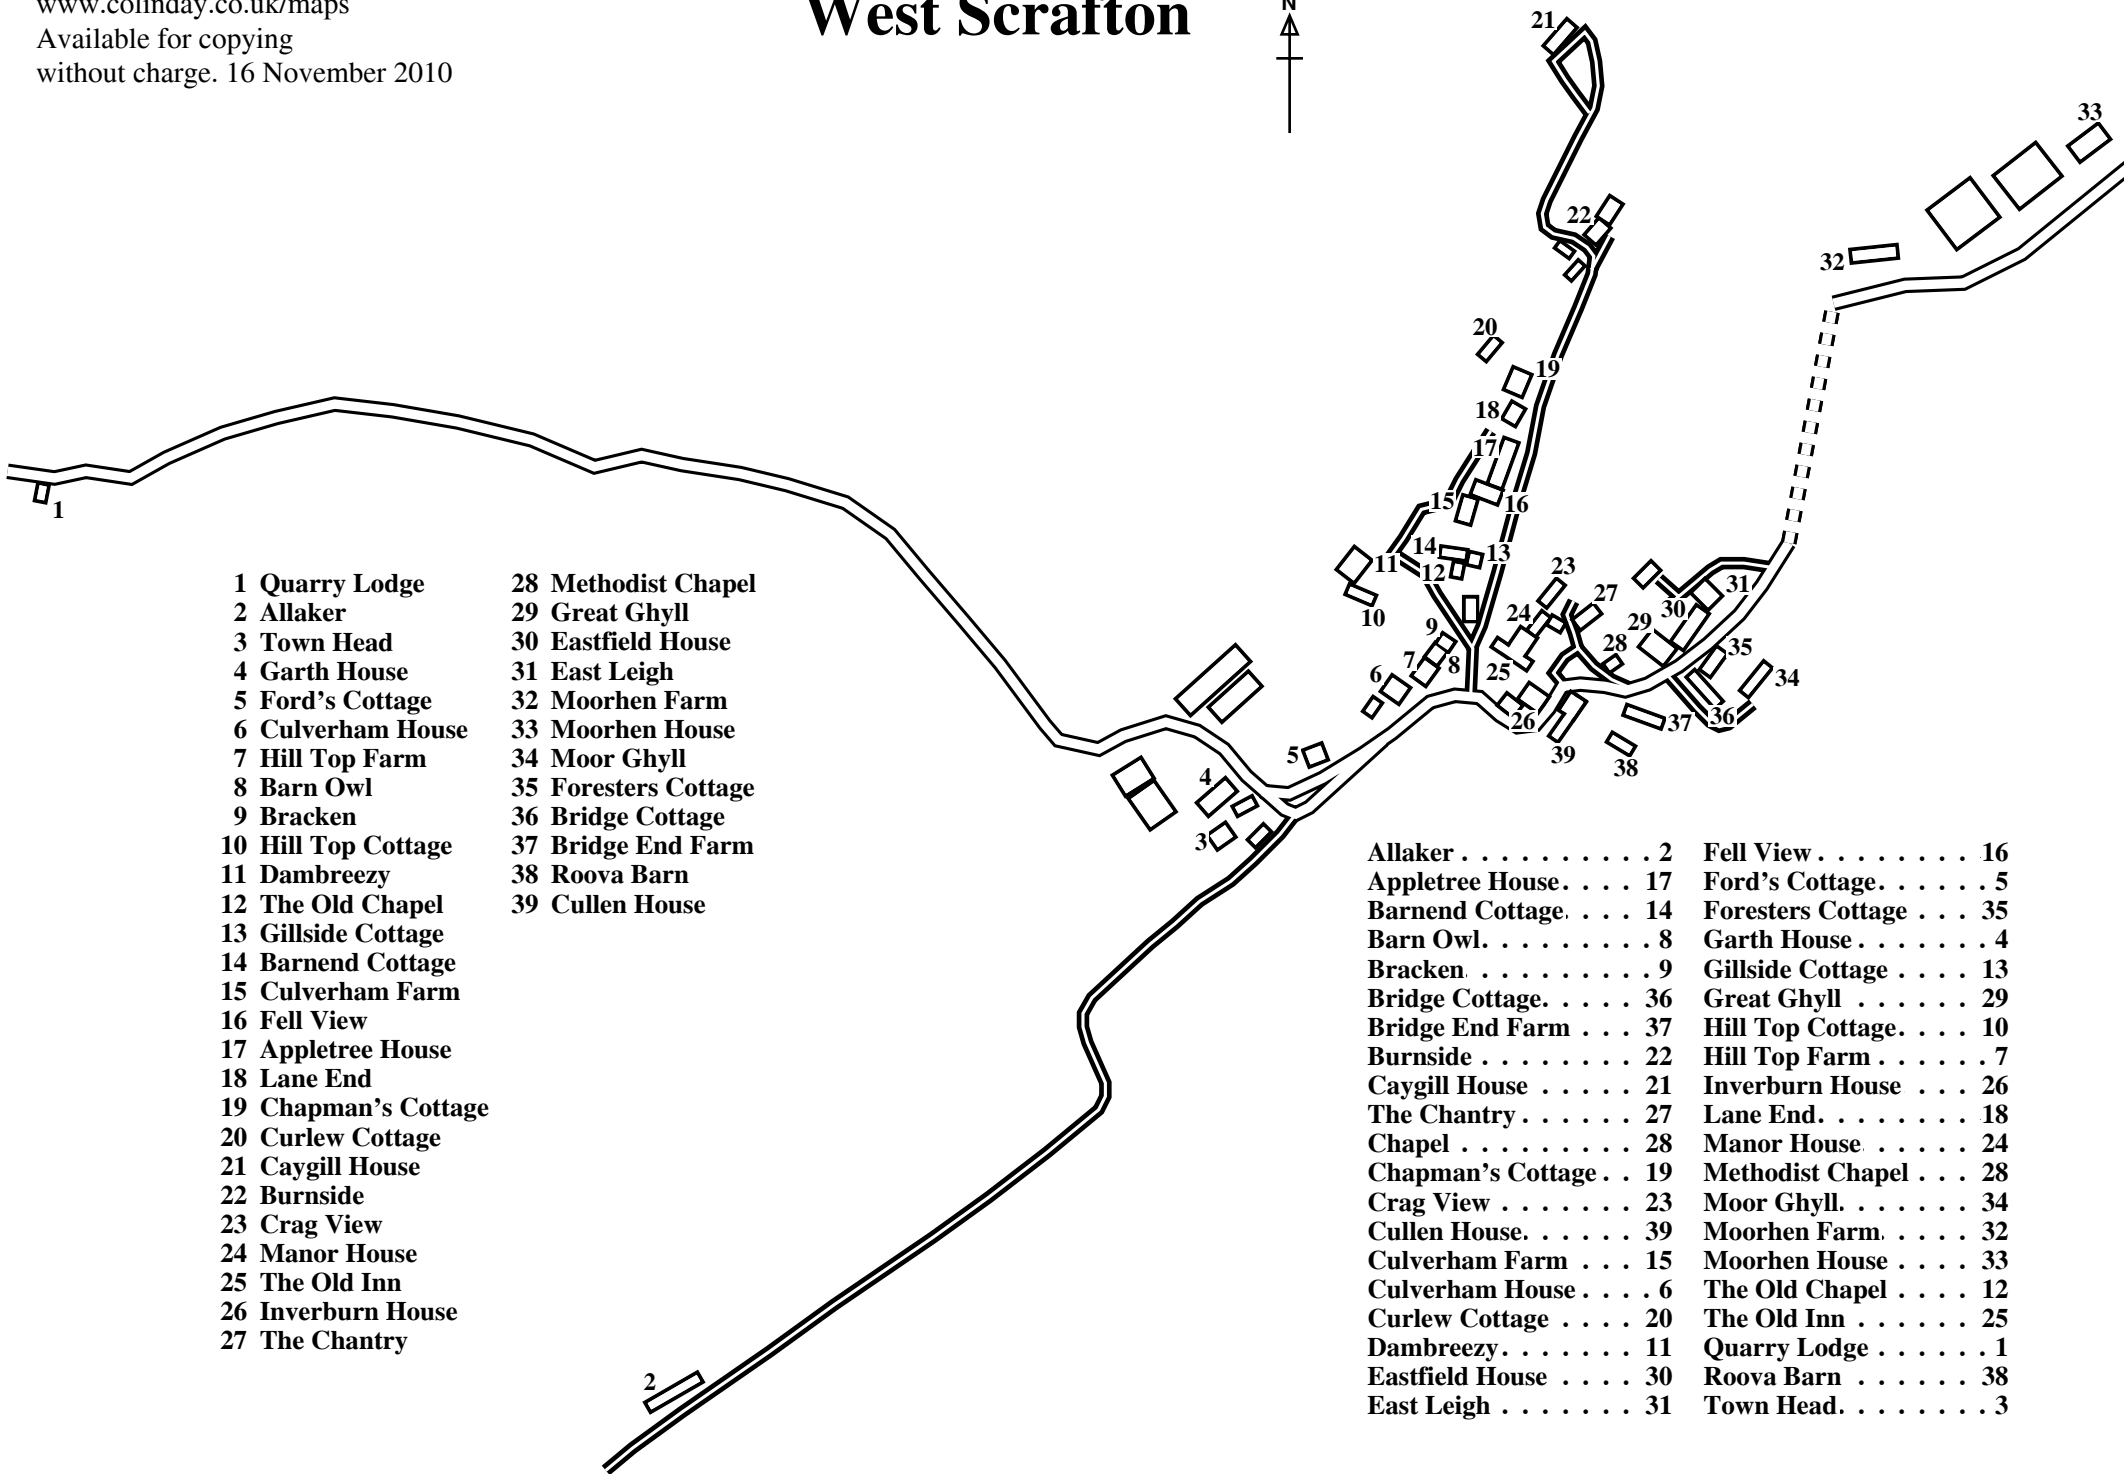

West Scafton

- | | |
|----------------------|----------------------|
| 1 Quarry Lodge | 28 Methodist Chapel |
| 2 Allaker | 29 Great Ghyll |
| 3 Town Head | 30 Eastfield House |
| 4 Garth House | 31 East Leigh |
| 5 Ford's Cottage | 32 Moorhen Farm |
| 6 Culverham House | 33 Moorhen House |
| 7 Hill Top Farm | 34 Moor Ghyll |
| 8 Barn Owl | 35 Foresters Cottage |
| 9 Bracken | 36 Bridge Cottage |
| 10 Hill Top Cottage | 37 Bridge End Farm |
| 11 Dambreezy | 38 Roova Barn |
| 12 The Old Chapel | 39 Cullen House |
| 13 Gillside Cottage | |
| 14 Barnend Cottage | |
| 15 Culverham Farm | |
| 16 Fell View | |
| 17 Appletree House | |
| 18 Lane End | |
| 19 Chapman's Cottage | |
| 20 Curlew Cottage | |
| 21 Caygill House | |
| 22 Burnside | |
| 23 Crag View | |
| 24 Manor House | |
| 25 The Old Inn | |
| 26 Inverburn House | |
| 27 The Chantry | |

- | | |
|--------------------------------|--------------------------------|
| Allaker 2 | Fell View 16 |
| Appletree House 17 | Ford's Cottage 5 |
| Barnend Cottage 14 | Foresters Cottage 35 |
| Barn Owl 8 | Garth House 4 |
| Bracken 9 | Gillside Cottage 13 |
| Bridge Cottage 36 | Great Ghyll 29 |
| Bridge End Farm 37 | Hill Top Cottage 10 |
| Burnside 22 | Hill Top Farm 7 |
| Caygill House 21 | Inverburn House 26 |
| The Chantry 27 | Lane End 18 |
| Chapel 28 | Manor House 24 |
| Chapman's Cottage 19 | Methodist Chapel 28 |
| Crag View 23 | Moor Ghyll 34 |
| Cullen House 39 | Moorhen Farm 32 |
| Culverham Farm 15 | Moorhen House 33 |
| Culverham House 6 | The Old Chapel 12 |
| Curlew Cottage 20 | The Old Inn 25 |
| Dambreezy 11 | Quarry Lodge 1 |
| Eastfield House 30 | Roova Barn 38 |
| East Leigh 31 | Town Head 3 |