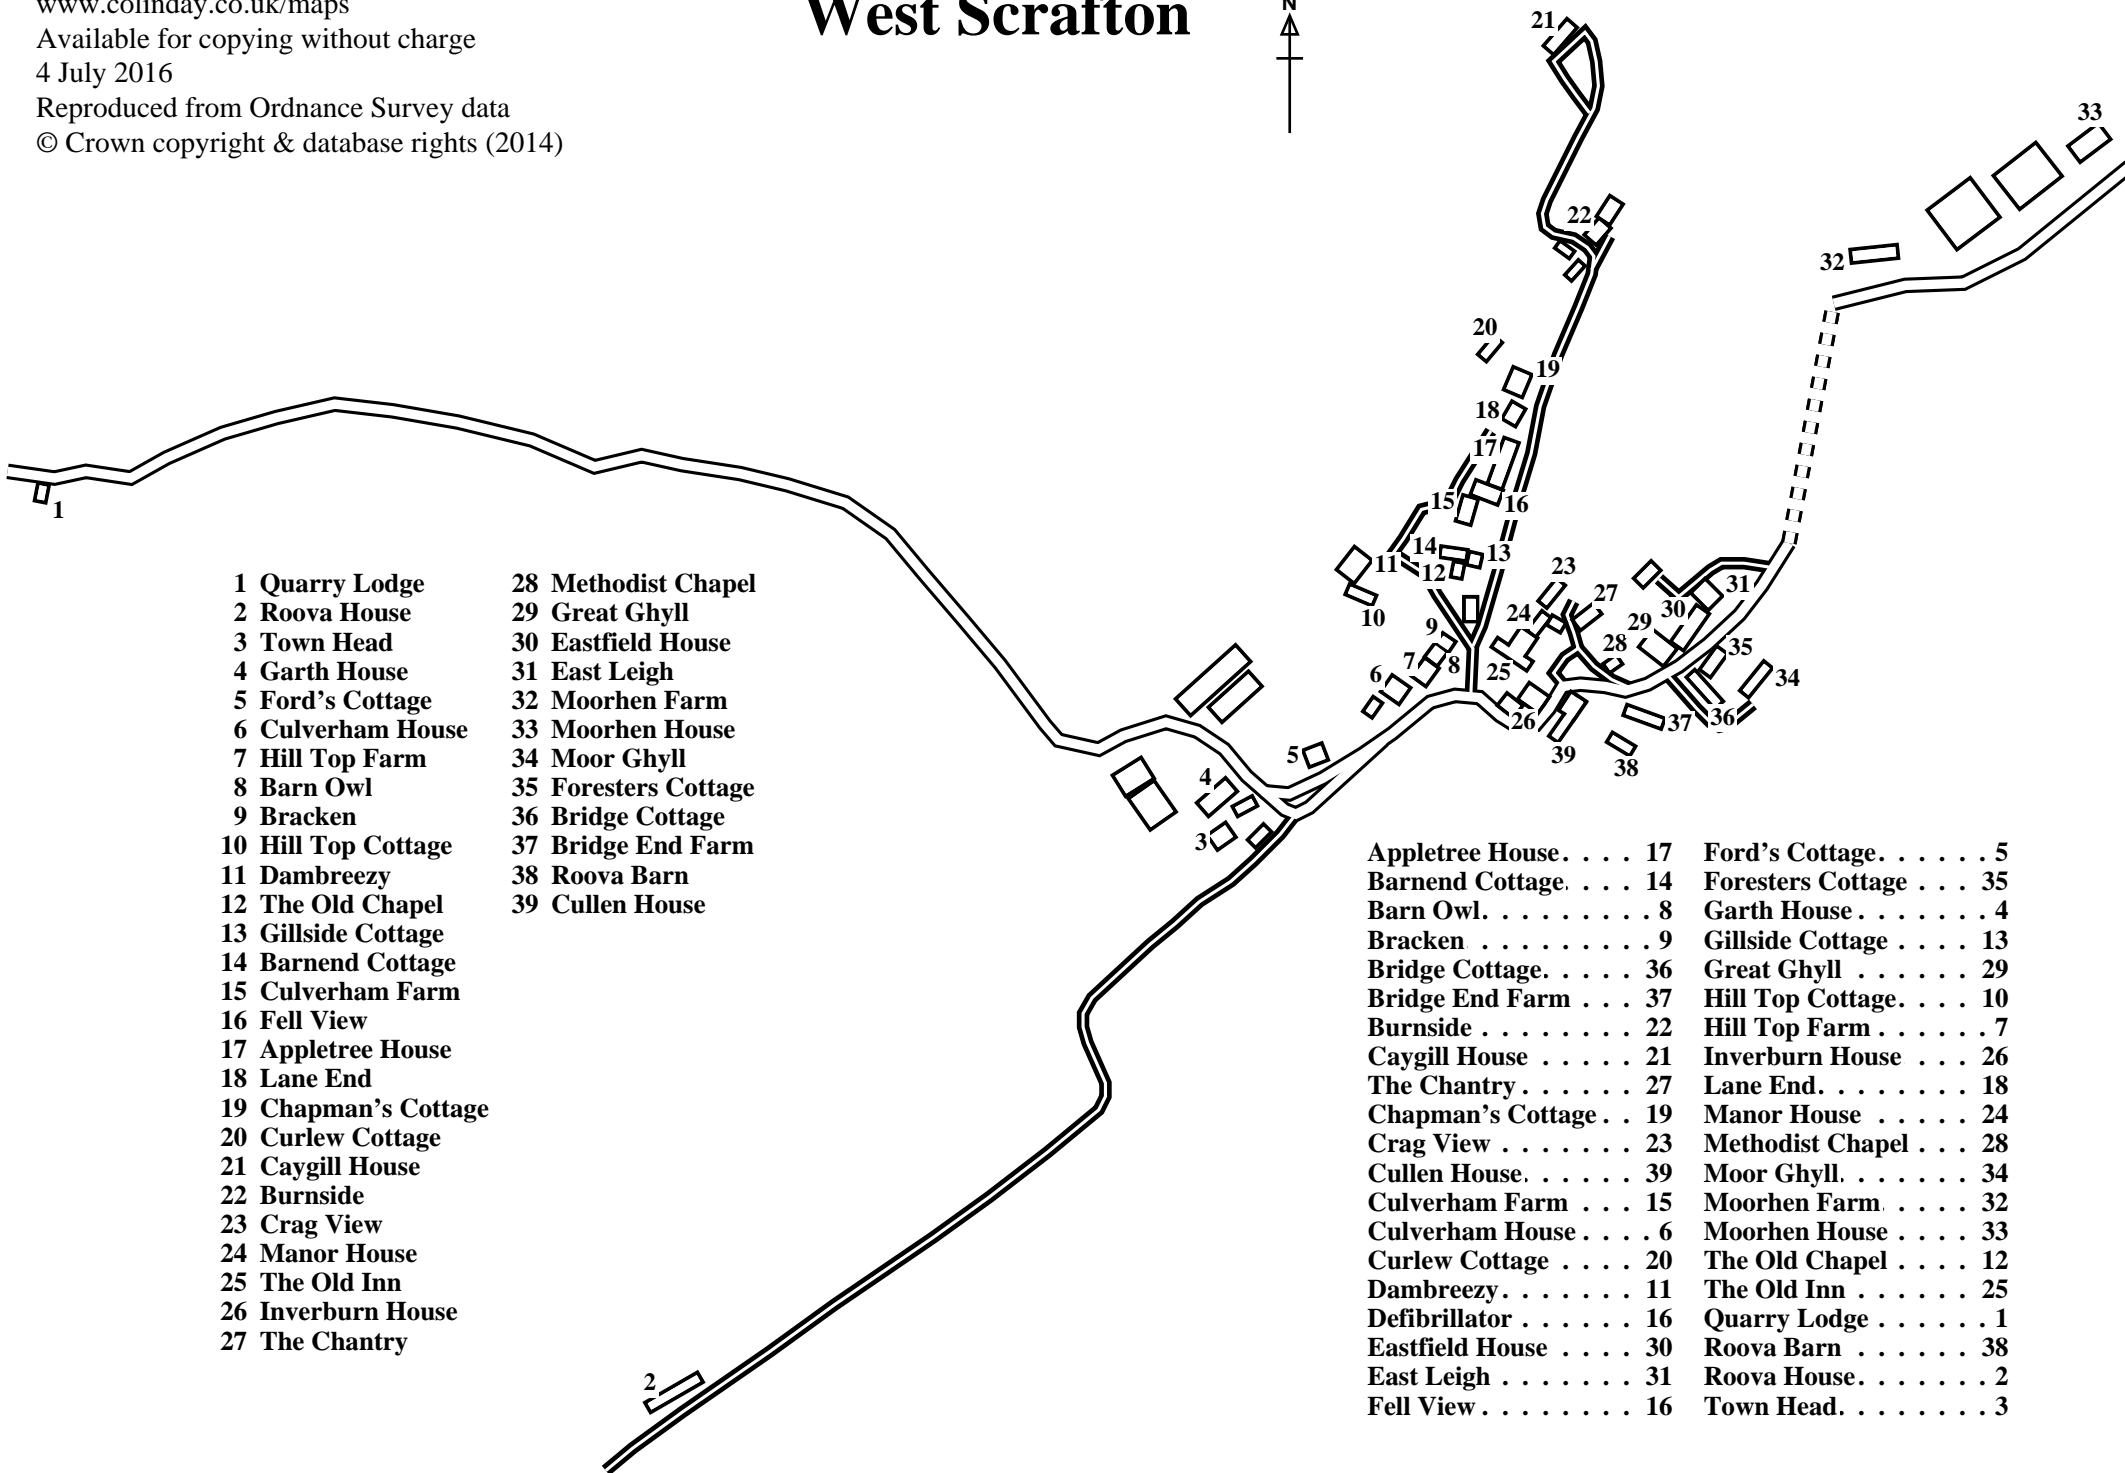

# West Scafton

- |                      |                      |
|----------------------|----------------------|
| 1 Quarry Lodge       | 28 Methodist Chapel  |
| 2 Roova House        | 29 Great Ghyll       |
| 3 Town Head          | 30 Eastfield House   |
| 4 Garth House        | 31 East Leigh        |
| 5 Ford's Cottage     | 32 Moorhen Farm      |
| 6 Culverham House    | 33 Moorhen House     |
| 7 Hill Top Farm      | 34 Moor Ghyll        |
| 8 Barn Owl           | 35 Foresters Cottage |
| 9 Bracken            | 36 Bridge Cottage    |
| 10 Hill Top Cottage  | 37 Bridge End Farm   |
| 11 Dambreezy         | 38 Roova Barn        |
| 12 The Old Chapel    | 39 Cullen House      |
| 13 Gillside Cottage  |                      |
| 14 Barnend Cottage   |                      |
| 15 Culverham Farm    |                      |
| 16 Fell View         |                      |
| 17 Appletree House   |                      |
| 18 Lane End          |                      |
| 19 Chapman's Cottage |                      |
| 20 Curlew Cottage    |                      |
| 21 Caygill House     |                      |
| 22 Burnside          |                      |
| 23 Crag View         |                      |
| 24 Manor House       |                      |
| 25 The Old Inn       |                      |
| 26 Inverburn House   |                      |
| 27 The Chantry       |                      |