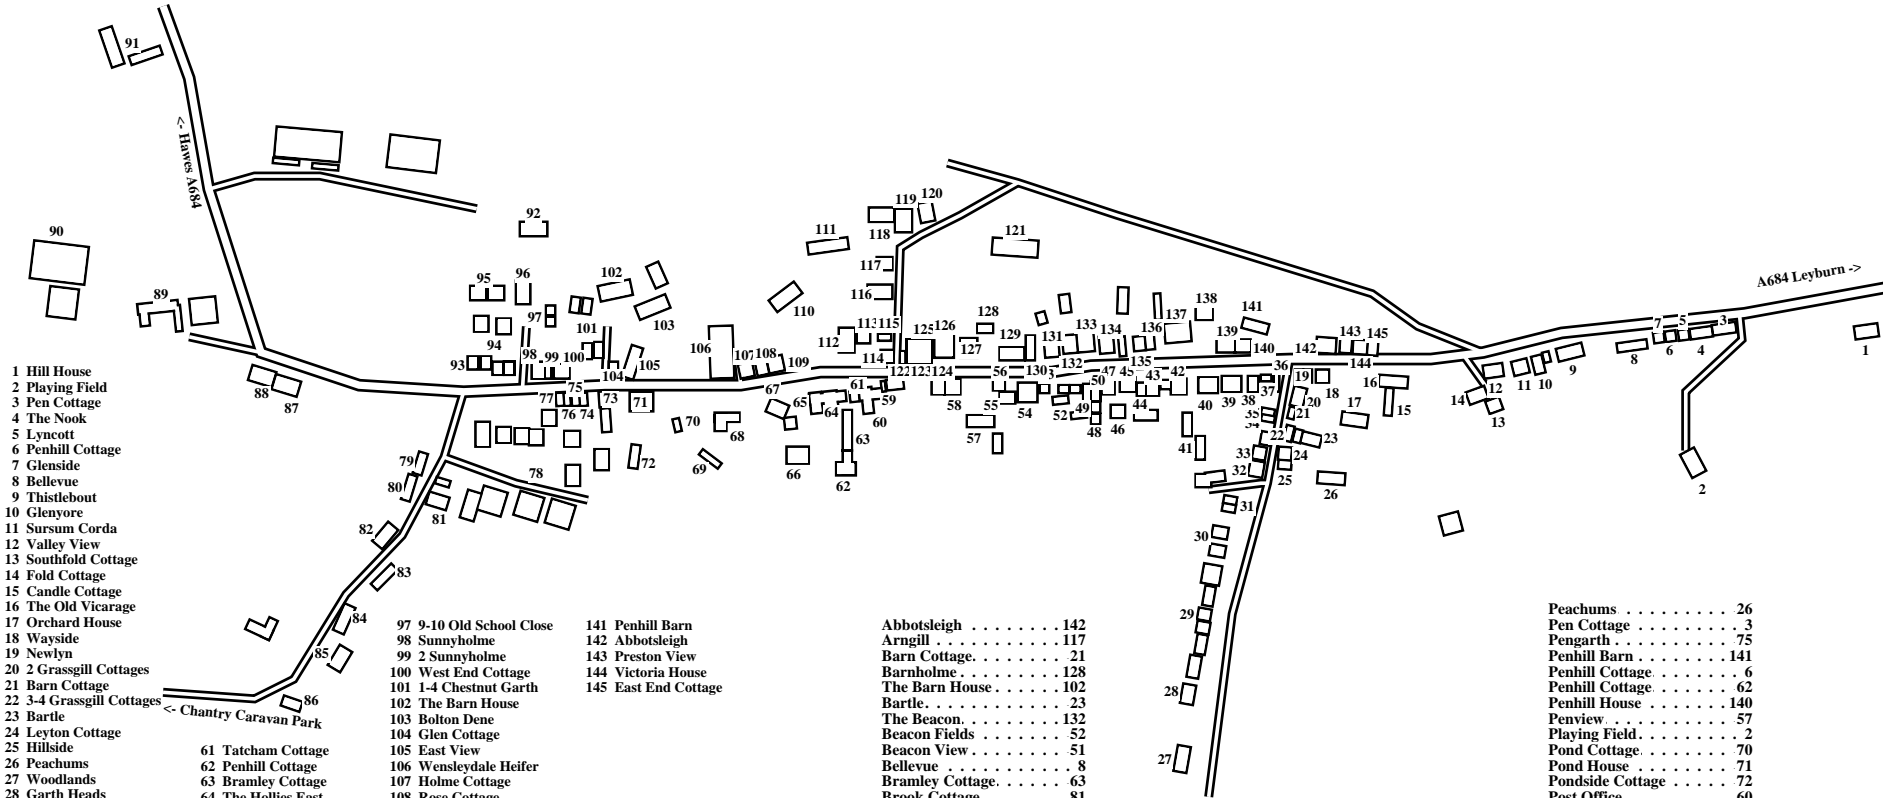

West Witton

- 1 Hill House
- 2 Playing Field
- 3 Pen Cottage
- 4 The Nook
- 5 Lyncott
- 6 Penhill Cottage
- 7 Glenside
- 8 Bellevue
- 9 Thistlebout
- 10 Glenyore
- 11 Sursum Corda
- 12 Valley View
- 13 Southfold Cottage
- 14 Fold Cottage
- 15 Candle Cottage
- 16 The Old Vicarage
- 17 Orchard House
- 18 Wayside
- 19 Newlyn
- 20 2 Grassgill Cottages
- 21 Barn Cottage
- 22 3-4 Grassgill Cottages
- 23 Bartle
- 24 Leyton Cottage
- 25 Hillside
- 26 Peachums
- 27 Woodlands
- 28 Garth Heads
- 29 1-6 Grassgill
- 30 9-10 Grassgill
- 31 7-8 Grassgill
- 32 Grassgill House
- 33 The Old Smithy
- 34 Hazel Cottage
- 35 Myrtle Cottage
- 36 Eastlynn
- 37 Lawnscoot
- 38 Hazeldene
- 39 Sibford Ferris
- 40 Ivydene
- 41 1-2 Ivydene Cottages
- 42 Grassgill Farm
- 43 Hope Cottage
- 44 Lilac Cottage
- 45 West Witton Farm
- 46 Sunny Brae
- 47 Cherryville
- 48 Cherry Tree End
- 49 Cherrytree Cottage
- 50 Cherrylea
- 51 Beacon View
- 52 Beacon Fields
- 53 Rose Cottage
- 54 Fox and Hounds
- 55 Cathedral Hall
- 56 Catlow Hall
- 57 Penview
- 58 Smothits
- 59 Kitten Cottage
- 60 Post Office

- 61 Tatcham Cottage
- 62 Penhill Cottage
- 63 Bramley Cottage
- 64 The Hollies East
- 65 The Hollies
- 66 Little Spigot
- 67 Ellerton Garth
- 68 The Old Reading Room
- 69 The Chalet
- 70 Pond Cottage
- 71 Pond House
- 72 Pondside Cottage
- 73 Dale View
- 74 Rose Cottage
- 75 Pengarth
- 76 Kellar Cottage
- 77 Gatesgarth
- 78 1-10 Chantry Garth
- 79 Welbeck
- 80 Clumber Cottage
- 81 Brook Cottage
- 82 Chatsworth Cottage
- 83 Kagram House
- 84 Sheila's Cottage
- 85 Hildasgarth
- 86 Melrose
- 87 Wynbury Cottage
- 88 Langthwaite Cottage
- 89 Wynbury
- 90 Wynbury Stables
- 91 Oak Tree Farm
- 92 New Harenda Farm
- 93 1-4 Old School Close
- 94 5-6 Old School Close
- 95 7-8 Old School Close
- 96 1-4 Old School House
- 97 9-10 Old School Close
- 98 Sunnyholme
- 99 2 Sunnyholme
- 100 West End Cottage
- 101 1-4 Chestnut Garth
- 102 The Barn House
- 103 Bolton Dene
- 104 Glen Cottage
- 105 East View
- 106 Wensleydale Heifer
- 107 Holme Cottage
- 108 Rose Cottage
- 109 Kingston
- 110 Ghyll Edge
- 111 Hall Garth
- 112 Sunnymead
- 113 Ghyllholme
- 114 Carden Cottage
- 115 Ghyllholme Cottage
- 116 The Bungalow
- 117 Arngill
- 118 High Garth
- 119 Village Hall
- 120 Cote Gill
- 121 St Bartholomew's Church
- 122 Loaning Cottage
- 123 Trinity Cottage
- 124 Kearton Cottage
- 125 George's Cottage
- 126 Methodist Chapel
- 127 Chantry Cottage
- 128 Barnholme
- 129 Chantry Farm
- 130 Chantry Farm Cottage
- 131 Whitecroft
- 132 The Beacon
- 133 The Old Star
- 134 Greystones
- 135 Grasmere
- 136 Dairy Cottage
- 137 Prospect Farm House
- 138 Hunters Garth
- 139 Sunnside
- 140 Penhill House