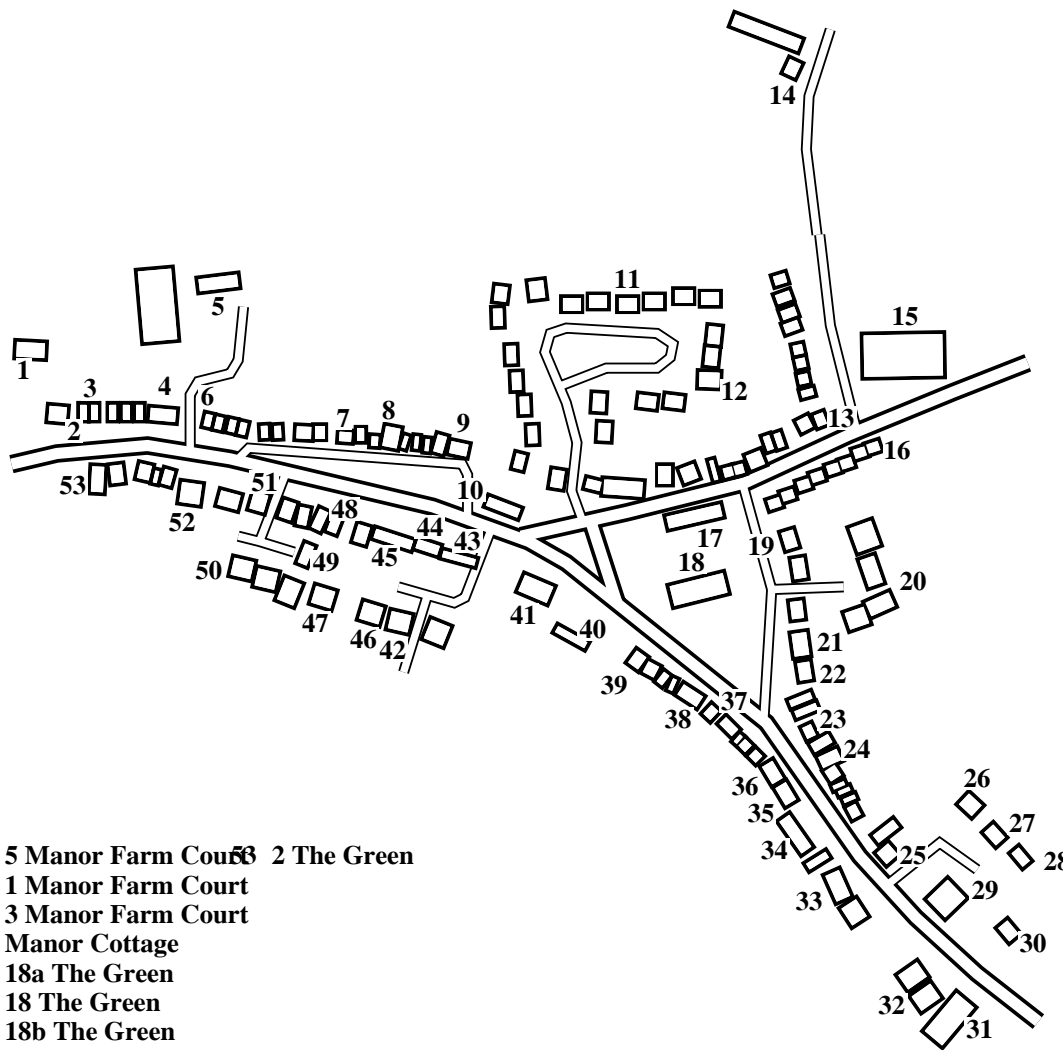

# Bishopton

Caution: This map has not yet been checked by residents.  
 There may be errors and omissions.

- 1 West End
- 2 3b The Green
- 3 3a The Green
- 4 9 The Green
- 5 The Croft
- 6 11 The Green
- 7 27 The Green
- 8 33 The Green
- 9 45 The Green
- 10 Talbot Hotel
- 11 10 Town Farm Close
- 12 16 Town Farm Close
- 13 21 The Green
- 14 Gorann
- 15 Primary School
- 16 Church View
- 17 Hall
- 18 St Peter's Church
- 19 Meadowcroft
- 20 St Peter's Wynd
- 21 Grange Farm
- 22 1a High Street
- 23 Old School House
- 24 9 High Street
- 25 21 High Street
- 26 Willow Chase
- 27 Cherry Trees
- 28 Gartref
- 29 The Blue Bell
- 30 33 High Street
- 31 Garage
- 32 30 High Street
- 33 24 High Street
- 34 Annagry
- 35 22a High Street
- 36 22 High Street
- 37 12a High Street
- 38 12 High Street
- 39 4 High Street
- 40 2 High Street
- 41 The Old Vicarage
- 42 5 Manor Farm Court
- 43 1 Manor Farm Court
- 44 3 Manor Farm Court
- 45 Manor Cottage
- 46 18a The Green
- 47 18 The Green
- 48 18b The Green
- 49 4 Anesty Court
- 50 7 Anesty Court
- 51 8 Anesty Court
- 52 12 The Green