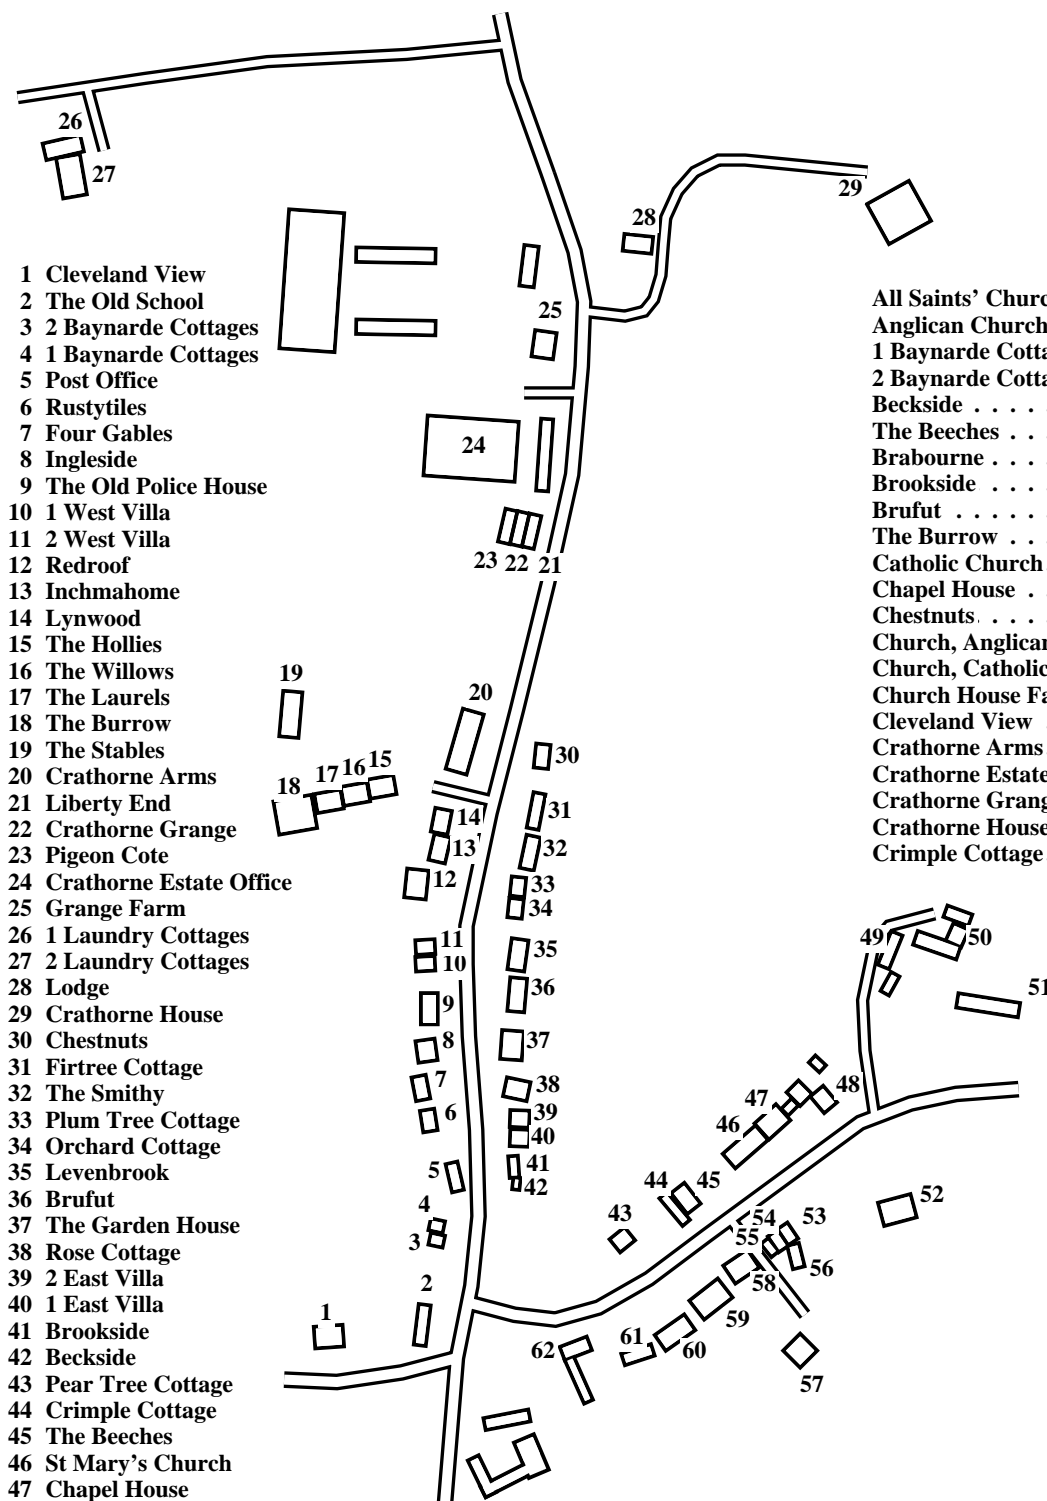

# Crathorne

Caution: This map has not yet been checked by residents.

There may be errors and omissions.

- 1 Cleveland View
- 2 The Old School
- 3 2 Baynarde Cottages
- 4 1 Baynarde Cottages
- 5 Post Office
- 6 Rustytiles
- 7 Four Gables
- 8 Ingleside
- 9 The Old Police House
- 10 1 West Villa
- 11 2 West Villa
- 12 Redroof
- 13 Inchmahome
- 14 Lynwood
- 15 The Hollies
- 16 The Willows
- 17 The Laurels
- 18 The Burrow
- 19 The Stables
- 20 Crathorne Arms
- 21 Liberty End
- 22 Crathorne Grange
- 23 Pigeon Cote
- 24 Crathorne Estate Office
- 25 Grange Farm
- 26 1 Laundry Cottages
- 27 2 Laundry Cottages
- 28 Lodge
- 29 Crathorne House
- 30 Chestnuts
- 31 Firtree Cottage
- 32 The Smithy
- 33 Plum Tree Cottage
- 34 Orchard Cottage
- 35 Levenbrook
- 36 Brufut
- 37 The Garden House
- 38 Rose Cottage
- 39 2 East Villa
- 40 1 East Villa
- 41 Brookside
- 42 Beckside
- 43 Pear Tree Cottage
- 44 Crimple Cottage
- 45 The Beeches
- 46 St Mary's Church
- 47 Chapel House
- 48 Church House Farm
- 49 Joiners Cottage
- 50 The Old Hall
- 51 All Saints' Church
- 52 The Old Rectory
- 53 Severills
- 54 Brabourne
- 55 Old School Cottage
- 56 The Nook
- 57 The Dovecote
- 58 Reading Room
- 59 Three Steps
- 60 Thames Retreat
- 61 Pump House
- 62 Town End Farm