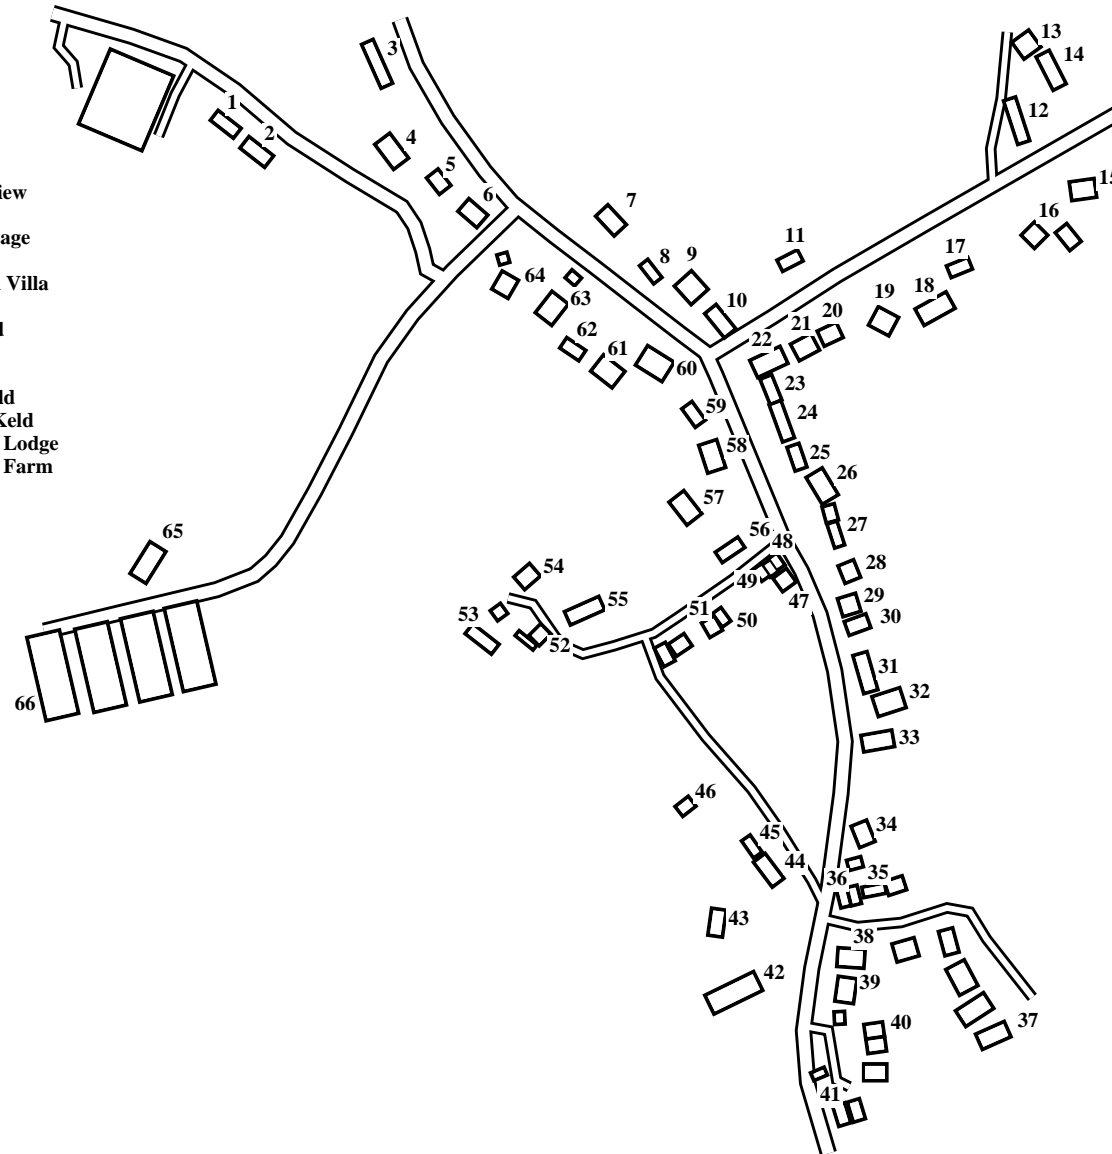

# Faceby

Caution: This map has not yet been checked by residents.  
There may be errors and omissions.

- 1 High Bank
- 2 Oak Tree House
- 3 Millfield House
- 4 Leeward
- 5 Penlan
- 6 Dunelm Lodge
- 7 Fir Tree House
- 8 Meadow Field
- 9 Bank House
- 10 Sutton Arms
- 11 Sutton Lodge
- 12 Cornerways
- 13 Hall
- 14 Faceby Court
- 15 Bonny Cliff
- 16 Moorside
- 17 Holmdale
- 18 Auvergne
- 19 Whorlton Cross
- 20 Olive Branch
- 21 Sandy Lodge
- 22 Badgers
- 23 Rose Cottage
- 24 Faceby House
- 25 Charlice
- 26 Ash Hill
- 27 Village Farm
- 28 Rosedene
- 29 Hollydene
- 30 Pennygarth
- 31 Bevancroft
- 32 House On The Hill
- 33 Verdun House
- 34 Tigh ur
- 35 3 Low Farm
- 36 1 Low Farm
- 37 6 Cleveland View
- 38 1 Cleveland View
- 39 Dudlow Bank
- 40 5 Birch Drive
- 41 1 Birch Drive
- 42 Angulon House
- 43 Pheasant Rise
- 44 Hill View
- 45 Perseverance Bungalow
- 46 Hillside
- 47 Little Cottage
- 48 1 Church Lane
- 49 3 Church Lane
- 50 May Cottage
- 51 Stone Lea
- 52 Sylvan House
- 53 Woodbine Cottage

- 54 Topping View
- 55 Church
- 56 White Cottage
- 57 The Rigg
- 58 Hambleton Villa
- 59 Amatopo
- 60 Cedarwood
- 61 Bank Side
- 62 Greencroft
- 63 Lindow Fold
- 64 Copperty Keld
- 65 Whorl Hill Lodge
- 66 Whorl Hill Farm