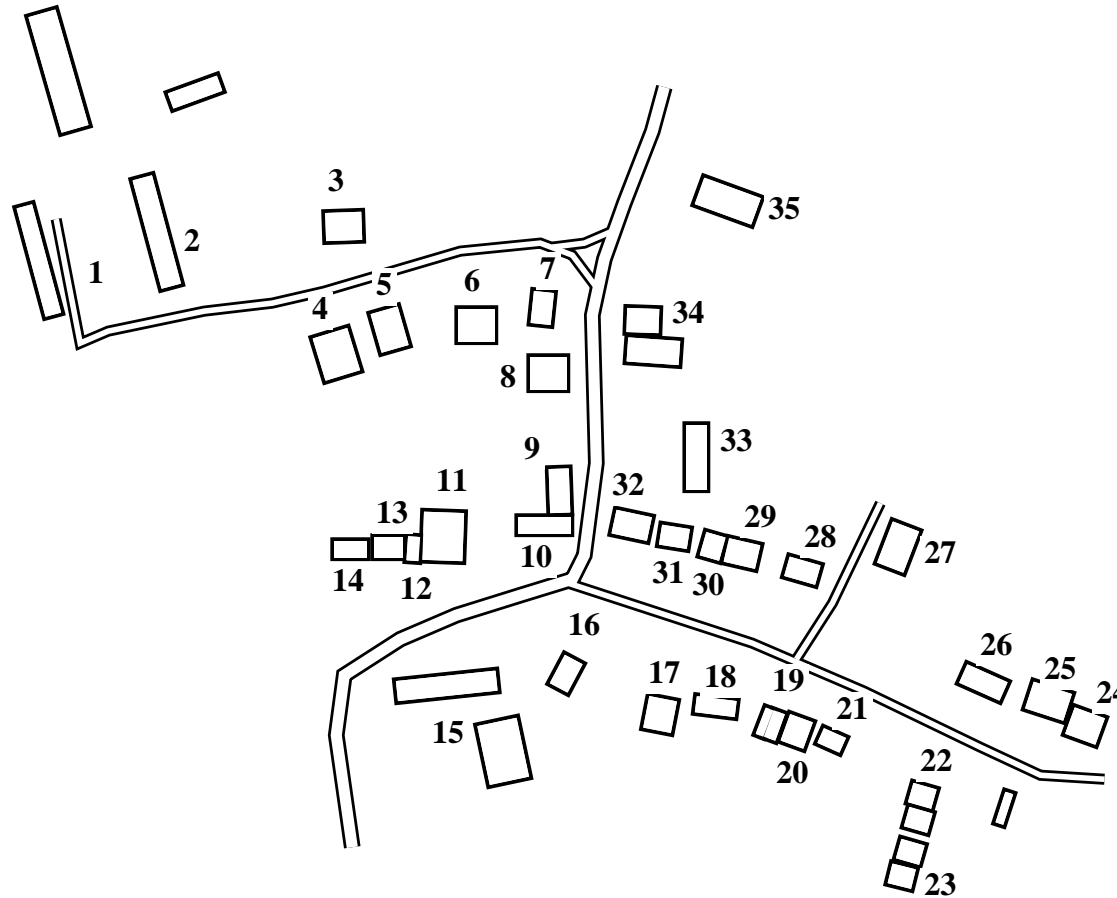

Great Thirkleby

Caution: This map has not yet been checked by residents.
 There may be errors and omissions.

- 1 Home Farm
- 2 Frankland Barn
- 3 Trevlac
- 4 Pine Holt
- 5 Avium
- 6 Firslyn
- 7 Cedar House
- 8 Honeysuckle Cottage
- 9 Hall
- 10 School House
- 11 Fern Cottage
- 12 Octavia
- 13 Holly Cottage
- 14 Spring Cottage
- 15 Carlton Farm
- 16 Blacksmiths Cottage
- 17 St Mary's Cottage
- 18 Rose Cottage
- 19 Lilac Cottage
- 20 Stranton Cottage
- 21 White Horse View
- 22 1 Hillside
- 23 4 Hillside
- 24 The Dower House
- 25 Brook House
- 26 Springfield
- 27 Old Vicarage
- 28 The Bungalow
- 29 The Old Post Office
- 30 Plum Tree Cottage
- 31 Tinsley
- 32 Gable Cottage
- 33 Oak House
- 34 Village Farm
- 35 Appleby Houe

- Appleby Houe 35
- Avium 5
- Blacksmiths Cottage. 16
- Brook House. 25
- The Bungalow 28
- Carlton Farm 15
- Cedar House. 7
- The Dower House . . 24
- Fern Cottage. 11
- Firslyn 6
- Frankland Barn 2
- Gable Cottage 32
- Hall. 9
- 1 Hillside 22
- 4 Hillside 23
- Holly Cottage 13
- Home Farm 1
- Honeysuckle Cottage . 8
- Lilac Cottage. 19
- Oak House 33
- Octavia 12
- The Old Post Office . 29
- Old Vicarage. 27
- Pine Holt 4
- Plum Tree Cottage . 30
- Rose Cottage. 18
- School House. 10
- Spring Cottage. . . . 14
- Springfield 26
- St Mary's Cottage. . 17
- Stranton Cottage . . 20
- Tinsley 31
- Trevlac 3
- Village Farm. 34
- White Horse View . . 21