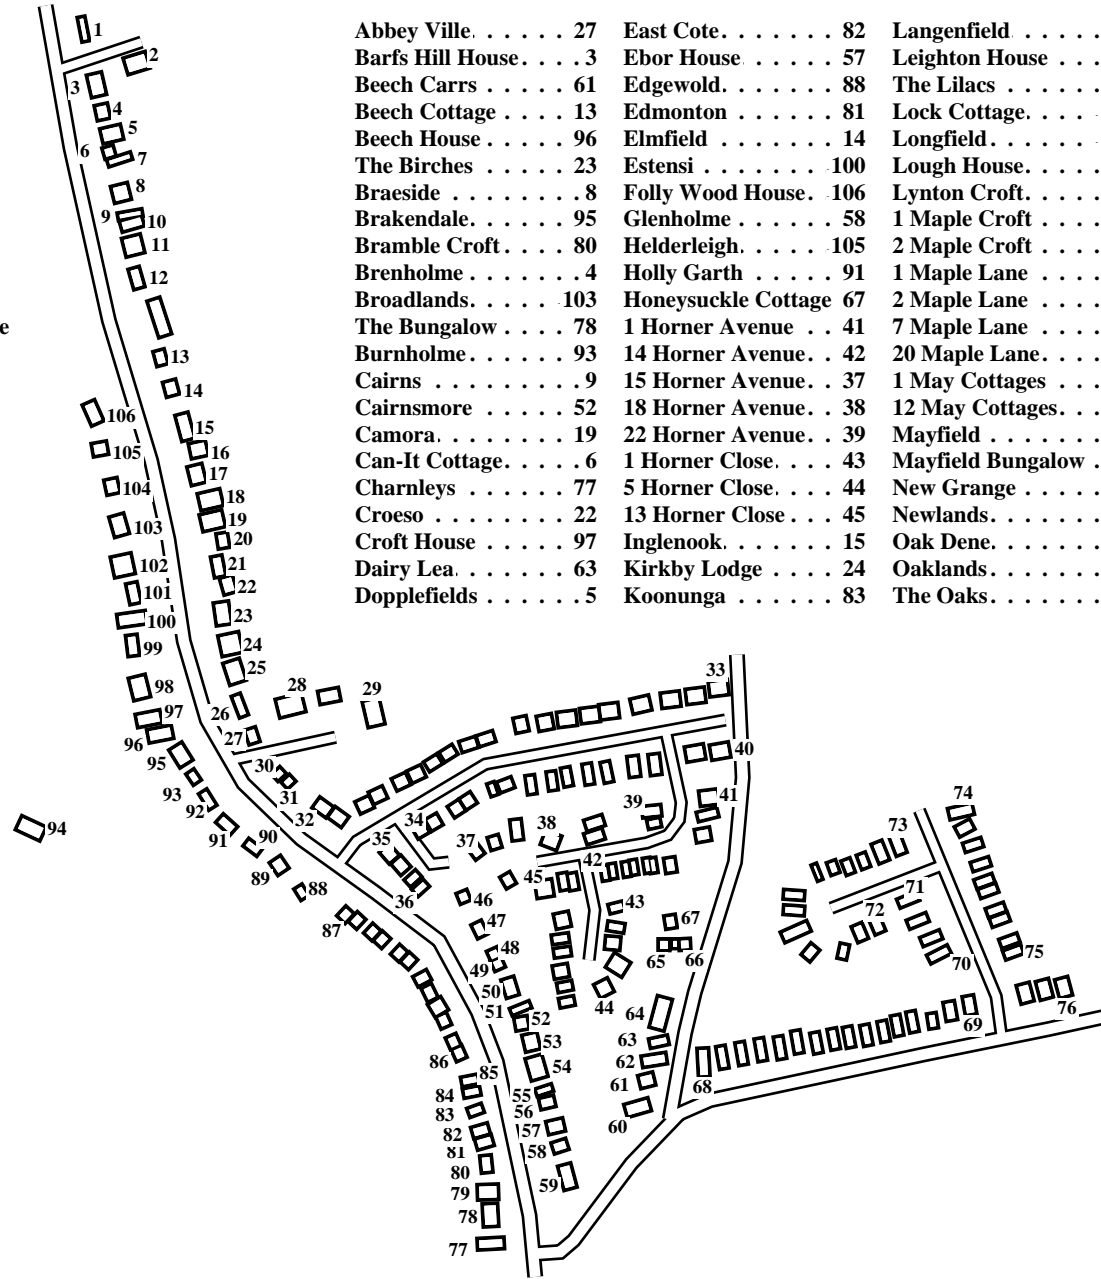

# Huby (North)

Caution: This map has not yet been checked by residents.  
There may be errors and omissions.

1 Lynton Croft	48 Lough House	95 Brakendale
2 Risedale	49 Roseberry	96 Beech House
3 Barfs Hill House	50 Rose Lea	97 Croft House
4 Brenholme	51 Leighton House	98 Pineda
5 Doppelfields	52 Cairnsmore	99 Thornham
6 Can-It Cottage	53 Stepney	100 Estensi
7 Rose Dean	54 Richmond House	101 St Martyns
8 Braeside	55 Oaklands	102 Lock Cottage
9 Cairns	56 Newlands	103 Broadlands
10 Woodlands	57 Ebor House	104 Longfield
11 The Willoss	58 Glenholme	105 Helderleigh
12 Yeldnil	59 Solway	106 Folly Wood House
13 Beech Cottage	60 Stables	
14 Elmfield	61 Beech Carrs	
15 Inglebrook	62 South View	
16 Stepping Stones	63 Dairy Lea	
17 West View	64 Silver How	
18 Langenfield	65 3 Tally Hill	
19 Camora	66 1 Tally Hill	
20 Sycamores	67 Honeysuckle Cottage	
21 Westfield House	68 2 Stillington Road	
22 Croeso	69 32 Stillington Road	
23 The Birches	70 1 Maple Lane	
24 Kirkby Lodge	71 7 Maple Lane	
25 Wrestlands	72 1 Maple Croft	
26 Sutherland Lodge	73 2 Maple Croft	
27 Abbey Ville	74 20 Maple Lane	
28 1 White Rose Close	75 2 Maple Lane	
29 3 White Rose Close	76 38 Stillington Road	
30 The Oaks	77 Charnleys	
31 Oak Dene	78 The Bungalow	
32 1 Shaw Crescent	79 Willow Cottage	
33 37 Shaw Crescent	80 Bramble Croft	
34 10 Shaw Crescent	81 Edmonton	
35 8 Shaw Crescent	82 East Cote	
36 2 Shaw Crescent	83 Koonunga	
37 15 Horner Avenue	84 Southernwood	
38 18 Horner Avenue	85 Rose Mire Bungalow	
39 22 Horner Avenue	86 1 May Cottages	
40 38 Shaw Crescent	87 12 May Cottages	
41 1 Horner Avenue	88 Edgewold	
42 14 Horner Avenue	89 The Lilacs	
43 1 Horner Close	90 Roseville	
44 5 Horner Close	91 Holly Garth	
45 13 Horner Close	92 Sunnyvale	
46 Mayfield Bungalow	93 Burnholme	
47 Mayfield	94 New Grange	