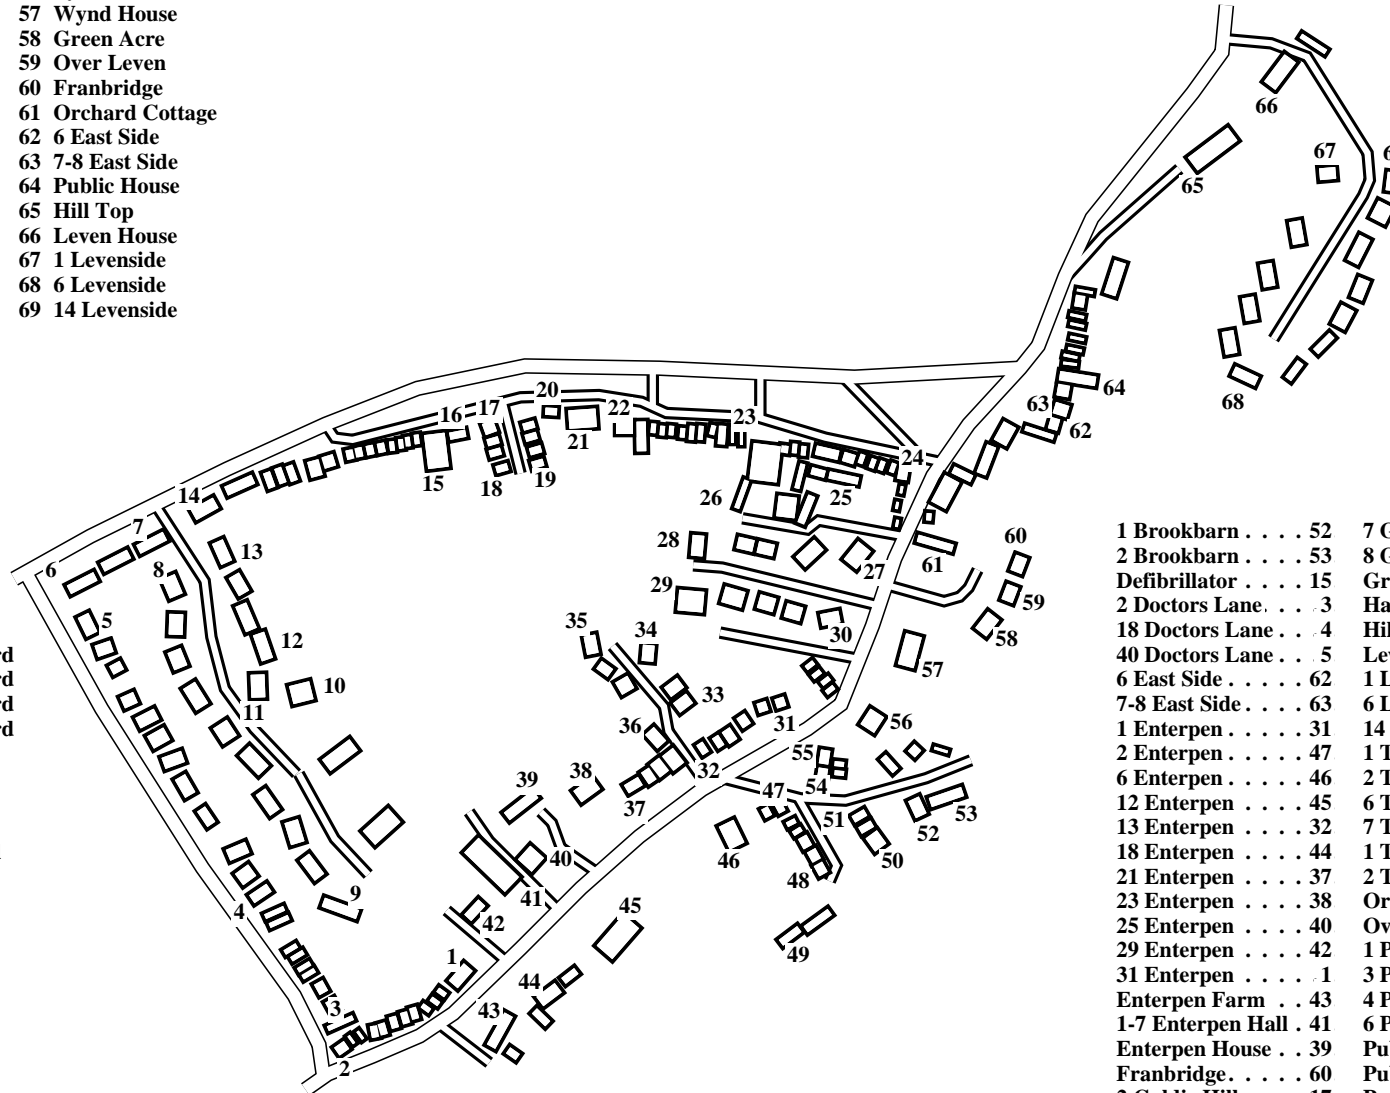

Hutton Rudby (East)

Caution: This map has not yet been checked by residents.

There may be errors and omissions.

- 1 31 Enterpen
- 2 Public House
- 3 2 Doctors Lane
- 4 18 Doctors Lane
- 5 40 Doctors Lane
- 6 7 West End
- 7 3 West End
- 8 2 Westholme
- 9 18 Westholme
- 10 11 Westholme
- 11 9 Westholme
- 12 The Rowans
- 13 1 Westholme
- 14 1 West End
- 15 Hall
- 16 26 Southside
- 17 2 Goldie Hill
- 18 8 Goldie Hill
- 19 7 Goldie Hill
- 20 25a Southside
- 21 25 Southside
- 22 24 Southside
- 23 13 Southside
- 24 1 Southside
- 25 5 Wynd Close
- 26 12 Wynd Close
- 27 2 Wynd Close
- 28 10 Wynd Close
- 29 9 Wynd Close
- 30 1 Wynd Close
- 31 1 Enterpen
- 32 13 Enterpen
- 33 2 The Old Orchard
- 34 6 The Old Orchard
- 35 7 The Old Orchard
- 36 1 The Old Orchard
- 37 21 Enterpen
- 38 23 Enterpen
- 39 Enterpen House
- 40 25 Enterpen
- 41 1-7 Enterpen Hall
- 42 29 Enterpen
- 43 Enterpen Farm
- 44 18 Enterpen
- 45 12 Enterpen
- 46 6 Enterpen
- 47 2 Enterpen
- 48 4 Poplar Avenue
- 49 6 Poplar Avenue
- 50 3 Poplar Avenue
- 51 1 Poplar Avenue
- 52 1 Brookbarn
- 53 2 Brookbarn
- 54 2 The Old School
- 55 1 The Old School
- 56 Pyah
- 57 Wynd House
- 58 Green Acre
- 59 Over Leven
- 60 Franbridge
- 61 Orchard Cottage
- 62 6 East Side
- 63 7-8 East Side
- 64 Public House
- 65 Hill Top
- 66 Leven House
- 67 1 Levenside
- 68 6 Levenside
- 69 14 Levenside