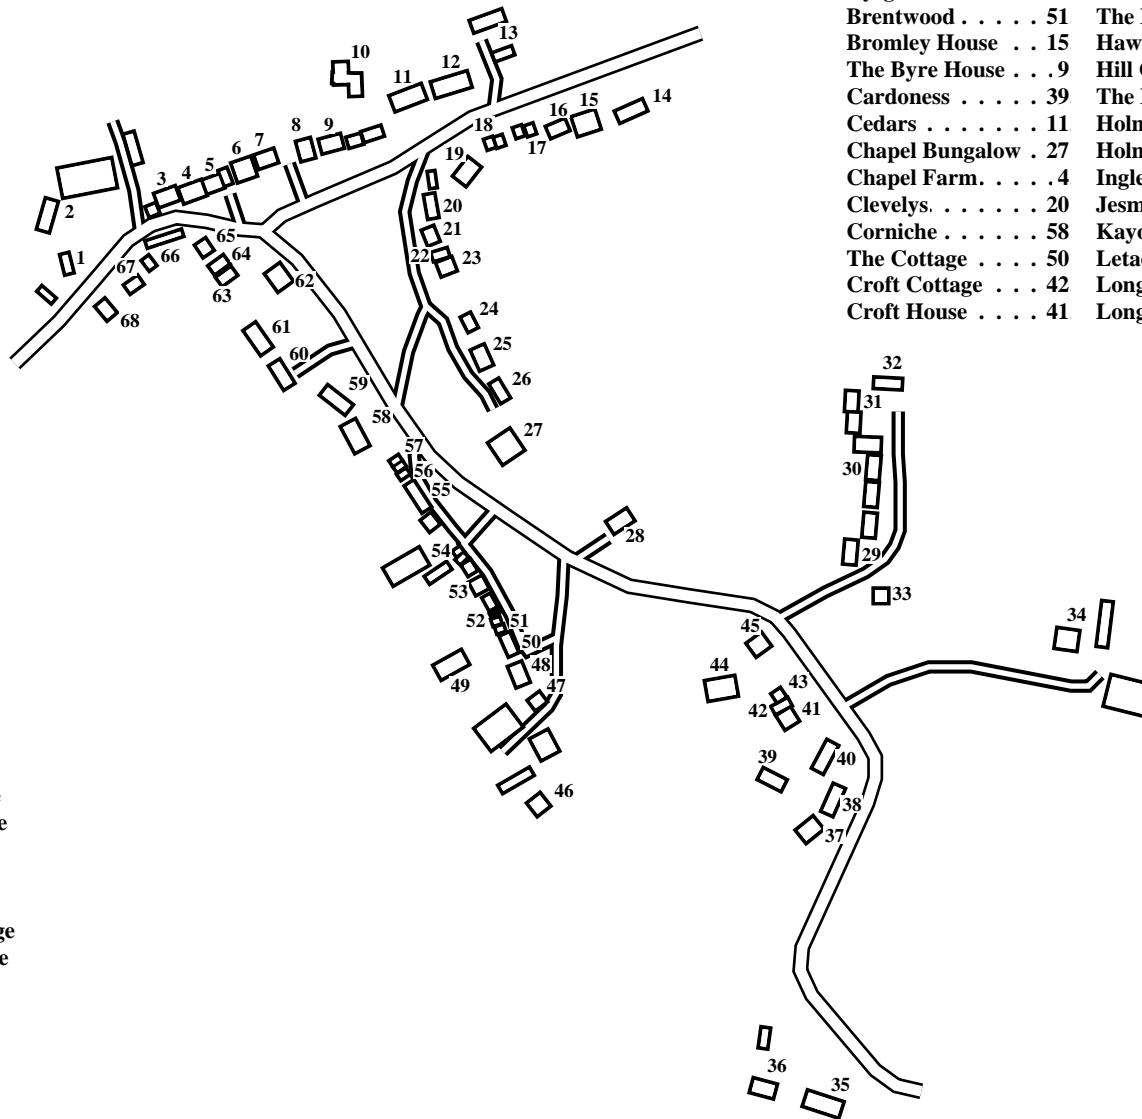

Newby

Caution: This map has not yet been checked by residents.
There may be errors and omissions.

- 1 Ash Close
- 2 West End Farm
- 3 Willowgarth
- 4 Chapel Farm
- 5 Pear Tree Cottage
- 6 Marbury House
- 7 Newby House
- 8 Rose Farm
- 9 The Byre House
- 10 Villa Farm
- 11 Cedars
- 12 The Hollies
- 13 The Paddock
- 14 Green Jackets
- 15 Bromley House
- 16 Green Pastures
- 17 4 Agricola Cottages
- 18 1 Agricola Cottages
- 19 Mill Hill
- 20 Clevelys
- 21 Shandur
- 22 Ambleside
- 23 Holmeside
- 24 Sunset View
- 25 Hill Crest
- 26 Sunny Croft
- 27 Chapel Bungalow
- 28 Letacq
- 29 2 The Barkery
- 30 5 The Barkery
- 31 8 The Barkery
- 32 9 The Barkery
- 33 1 The Barkery
- 34 Village Farm
- 35 Woodlands
- 36 Green Ridge
- 37 Aysgarth
- 38 Tudor Rose
- 39 Cardoness
- 40 South View
- 41 Croft House
- 42 Croft Cottage
- 43 Holmehill
- 44 Rivendell
- 45 Old Farm
- 46 Spring Hill Farm
- 47 The Haven

- 48 Inglenook
- 49 Old Granary
- 50 The Cottage
- 51 Brentwood
- 52 Top Row
- 53 Roseberry View
- 54 Long Farm
- 55 Hall
- 56 1 Middle Row
- 57 3 Middle Row
- 58 Corniche
- 59 Stainmoor
- 60 Longfield House
- 61 Hawthorn House
- 62 School House
- 63 Ebor House
- 64 Dunelm
- 65 Manderlay Lodge
- 66 Jesmond Cottage
- 67 Kayoshk
- 68 The Anchorage