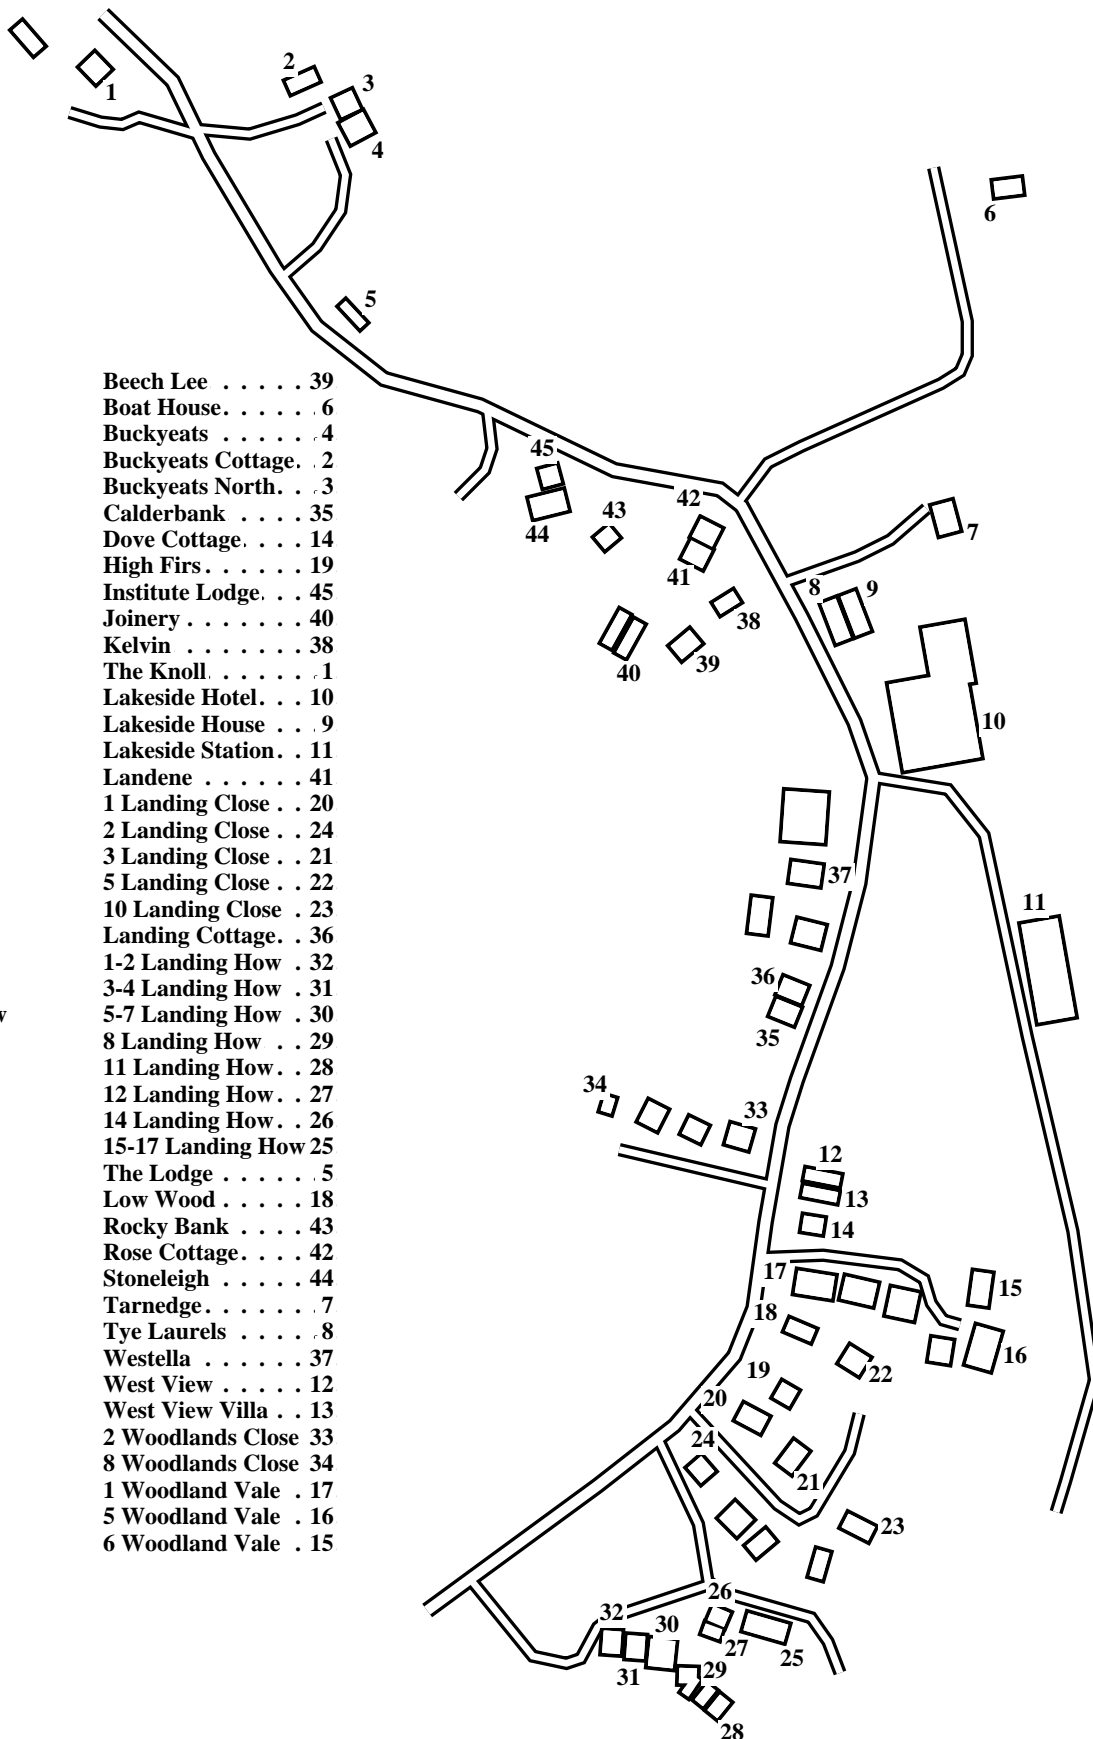

Lakeside

Caution: This map has not yet been checked by residents.
There may be errors and omissions.

- 1 The Knoll
- 2 Buckyeats Cottage
- 3 Buckyeats North
- 4 Buckyeats
- 5 The Lodge
- 6 Boat House
- 7 Tarnedge
- 8 Tye Laurels
- 9 Lakeside House
- 10 Lakeside Hotel
- 11 Lakeside Station
- 12 West View
- 13 West View Villa
- 14 Dove Cottage
- 15 6 Woodland Vale
- 16 5 Woodland Vale
- 17 1 Woodland Vale
- 18 Low Wood
- 19 High Firs
- 20 1 Landing Close
- 21 3 Landing Close
- 22 5 Landing Close
- 23 10 Landing Close
- 24 2 Landing Close
- 25 15-17 Landing How
- 26 14 Landing How
- 27 12 Landing How
- 28 11 Landing How
- 29 8 Landing How
- 30 5-7 Landing How
- 31 3-4 Landing How
- 32 1-2 Landing How
- 33 2 Woodlands Close
- 34 8 Woodlands Close
- 35 Calderbank
- 36 Landing Cottage
- 37 Westella
- 38 Kelvin
- 39 Beech Lee
- 40 Joinery
- 41 Landene
- 42 Rose Cottage
- 43 Rocky Bank
- 44 Stoneleigh
- 45 Institute Lodge

- Beech Lee 39
- Boat House. 6
- Buckyeats 4
- Buckyeats Cottage. . 2
- Buckyeats North. . . 3
- Calderbank 35
- Dove Cottage. 14
- High Firs 19
- Institute Lodge. . . 45
- Joinery 40
- Kelvin 38
- The Knoll 1
- Lakeside Hotel. . . 10
- Lakeside House . . . 9
- Lakeside Station. . 11
- Landene 41
- 1 Landing Close . . 20
- 2 Landing Close . . 24
- 3 Landing Close . . 21
- 5 Landing Close . . 22
- 10 Landing Close . . 23
- Landing Cottage. . 36
- 1-2 Landing How . 32
- 3-4 Landing How . 31
- 5-7 Landing How . 30
- 8 Landing How . . 29
- 11 Landing How. . 28
- 12 Landing How. . 27
- 14 Landing How. . 26
- 15-17 Landing How 25
- The Lodge 5
- Low Wood 18
- Rocky Bank 43
- Rose Cottage. . . . 42
- Stoneleigh 44
- Tarnedge 7
- Tye Laurels 8
- Westella 37
- West View 12
- West View Villa . . 13
- 2 Woodlands Close 33
- 8 Woodlands Close 34
- 1 Woodland Vale . 17
- 5 Woodland Vale . 16
- 6 Woodland Vale . 15