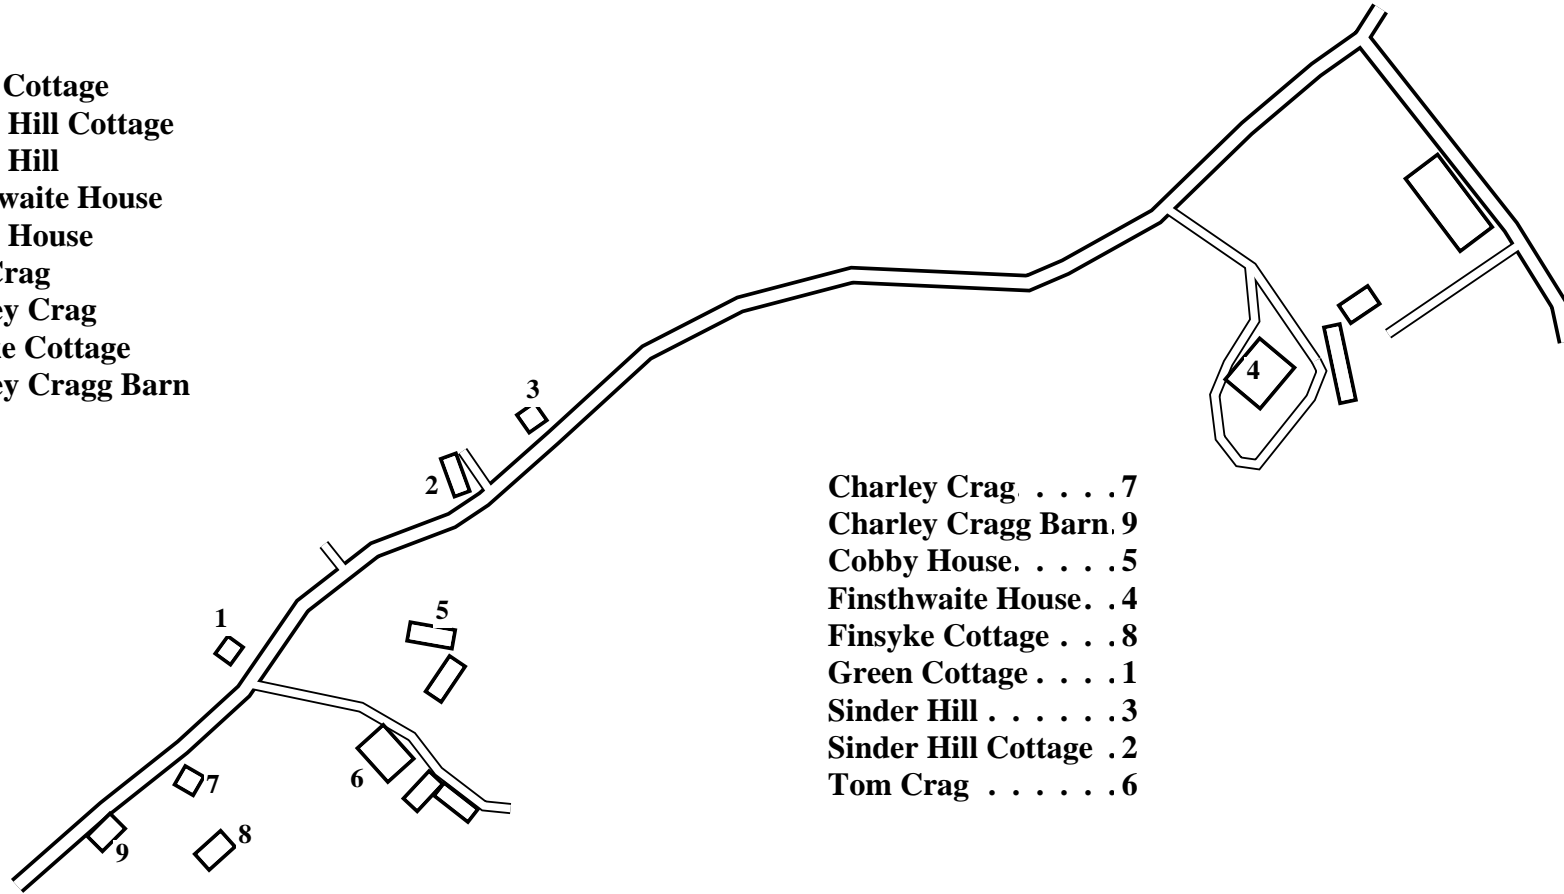

Town End (near Newby Bridge)

Caution: This map has not yet been checked by residents.
There may be errors and omissions.

- 1 Green Cottage
- 2 Sinder Hill Cottage
- 3 Sinder Hill
- 4 Finsthwaite House
- 5 Cobby House
- 6 Tom Crag
- 7 Charley Crag
- 8 Finsyke Cottage
- 9 Charley Crag Barn

- Charley Crag7
- Charley Crag Barn.9
- Cobby House.5
- Finsthwaite House. .4
- Finsyke Cottage . . .8
- Green Cottage1
- Sinder Hill3
- Sinder Hill Cottage .2
- Tom Crag6