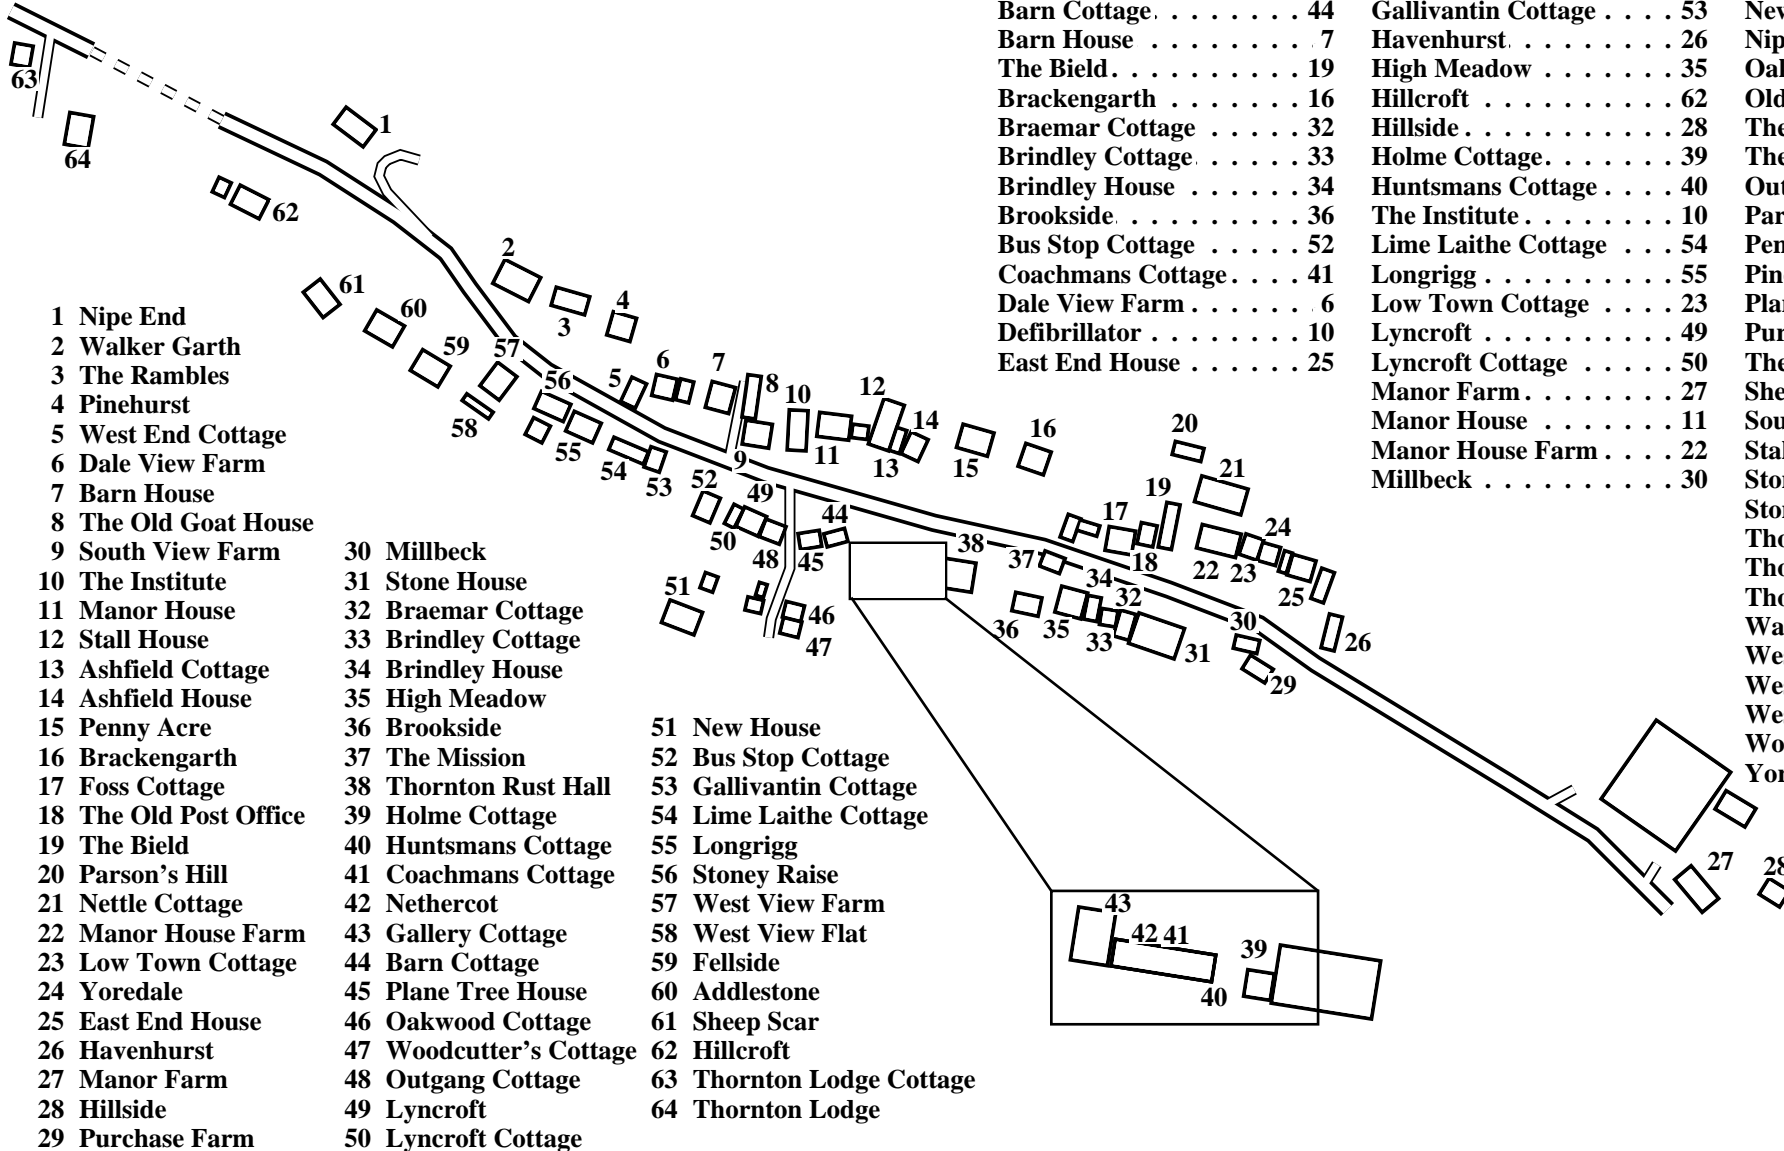

Thornton Rust

Caution: This map has not yet been checked by residents.
There may be errors and omissions.

Addlestone	60
Ashfield Cottage.	13
Ashfield House.	14
Barn Cottage.	44
Barn House	7
The Bield.	19
Brackengarth	16
Braemar Cottage	32
Brindley Cottage.	33
Brindley House	34
Brookside.	36
Bus Stop Cottage	52
Coachmans Cottage.	41
Dale View Farm.	6
Defibrillator	10
East End House	25

Fellside	59
Foss Cottage	17
Gallery Cottage	43
Gallivantin Cottage	53
Havenhurst.	26
High Meadow	35
Hillcroft	62
Hillside	28
Holme Cottage.	39
Huntsmans Cottage.	40
The Institute.	10
Lime Laithe Cottage	54
Longrigg	55
Low Town Cottage	23
Lyncroft	49
Lyncroft Cottage	50
Manor Farm.	27
Manor House	11
Manor House Farm.	22
Millbeck	30

The Mission	37
Nethercot.	42
Nettle Cottage	21
New House.	51
Nipe End.	1
Oakwood Cottage	46
Old Calf House	28
The Old Goat House	8
The Old Post Office	18
Outgang Cottage.	48
Parson's Hill.	20
Penny Acre.	15
Pinehurst.	4
Plane Tree House	45
Purchase Farm.	29
The Rambles.	3
Sheep Scar	61
South View Farm	9
Stall House.	12
Stone House	31
Stoney Raise	56
Thornton Lodge.	64
Thornton Lodge Cottage	63
Thornton Rust Hall	38
Walker Garth	2
West End Cottage.	5
West View Farm.	57
West View Flat	58
Woodcutter's Cottage.	47
Yoredale	24

- 51 New House
- 52 Bus Stop Cottage
- 53 Gallivantin Cottage
- 54 Lime Laithe Cottage
- 55 Longrigg
- 56 Stoney Raise
- 57 West View Farm
- 58 West View Flat
- 59 Fellside
- 60 Addlestone
- 61 Sheep Scar
- 62 Hillcroft
- 63 Thornton Lodge Cottage
- 64 Thornton Lodge