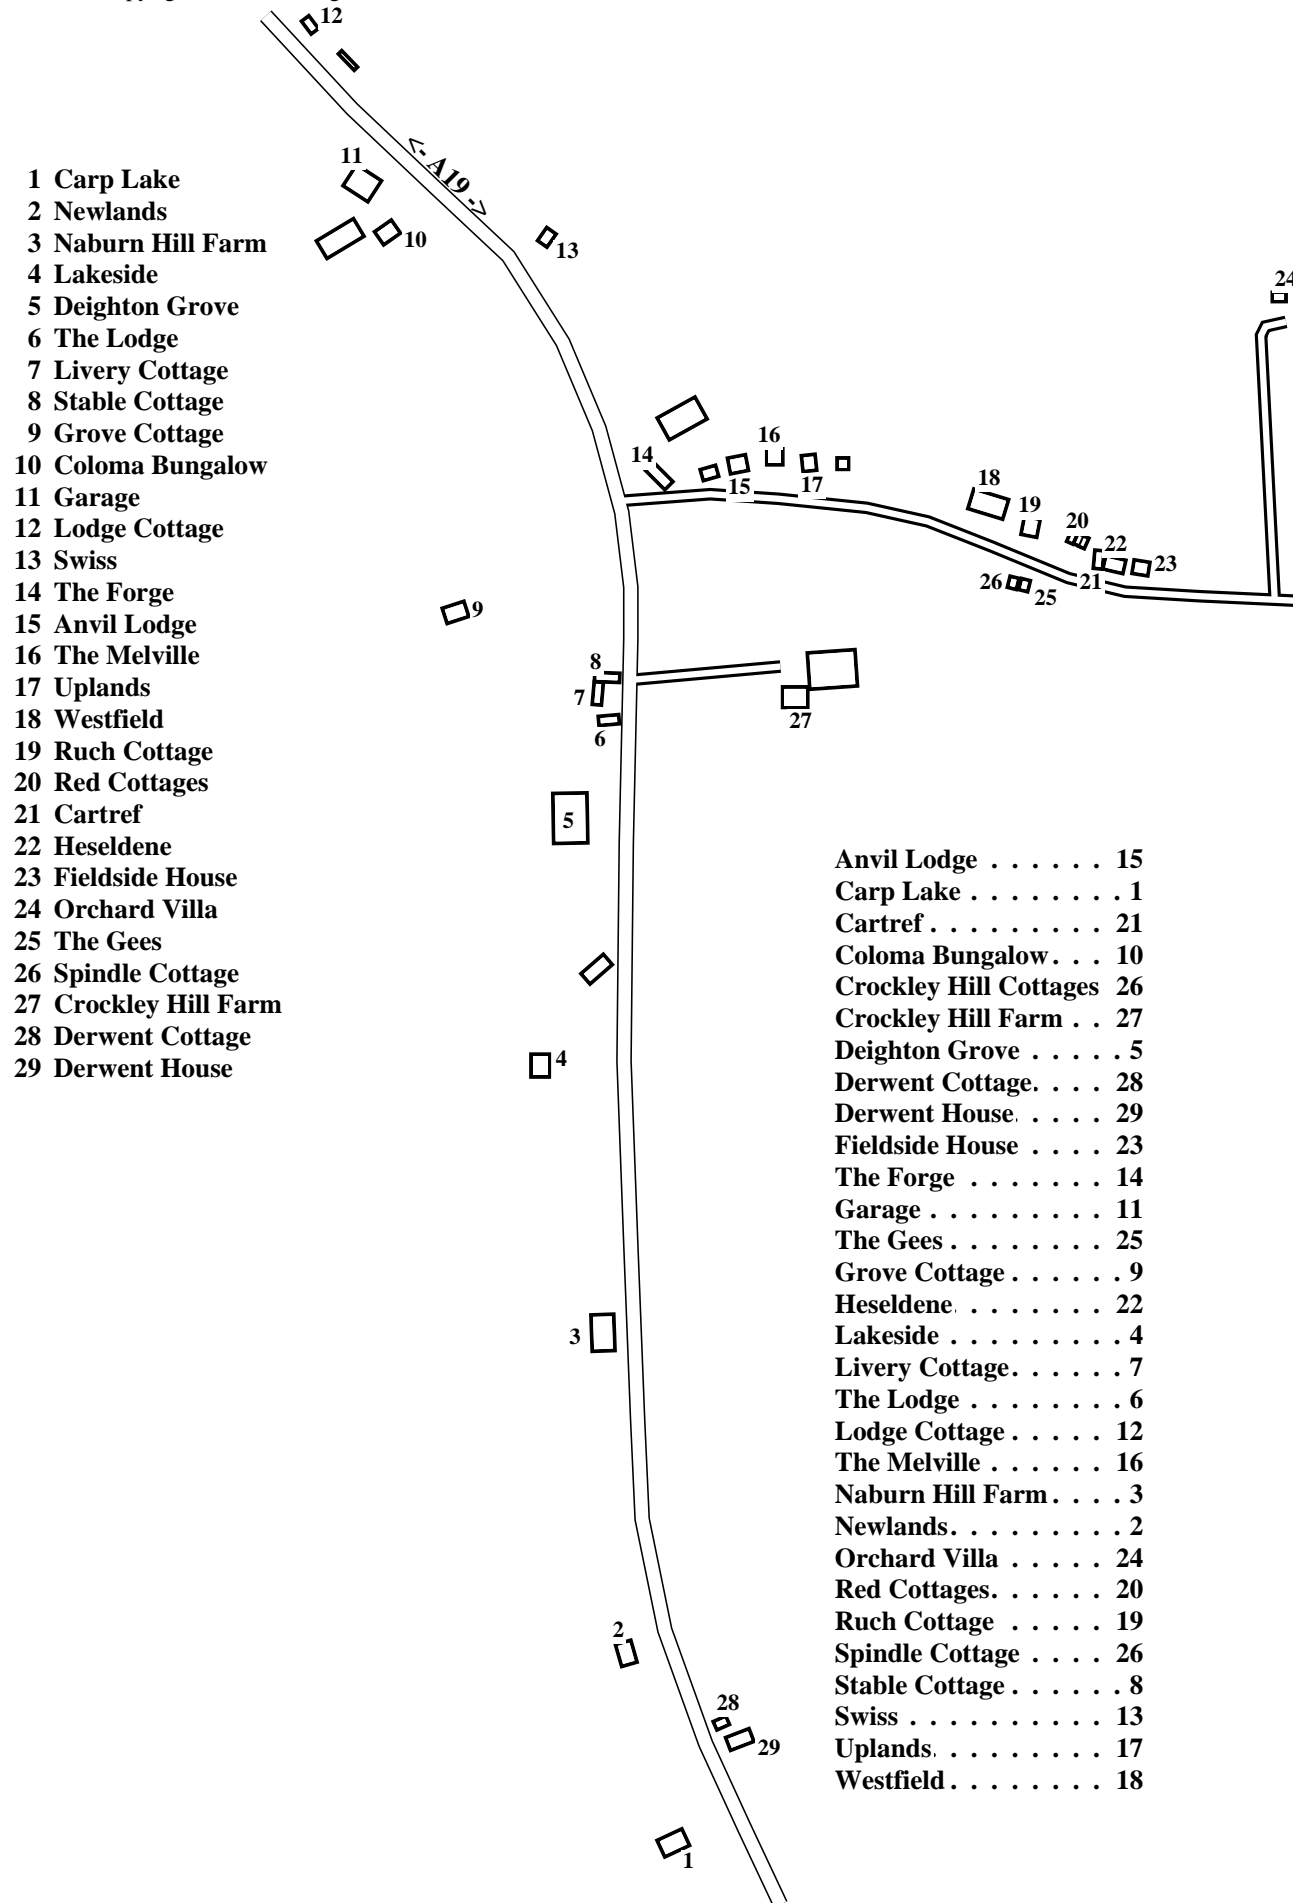

Crockley Hill

Caution: This map has not yet been checked by residents.

There may be errors and omissions.

- 1 Carp Lake
- 2 Newlands
- 3 Naburn Hill Farm
- 4 Lakeside
- 5 Deighton Grove
- 6 The Lodge
- 7 Livery Cottage
- 8 Stable Cottage
- 9 Grove Cottage
- 10 Coloma Bungalow
- 11 Garage
- 12 Lodge Cottage
- 13 Swiss
- 14 The Forge
- 15 Anvil Lodge
- 16 The Melville
- 17 Uplands
- 18 Westfield
- 19 Ruch Cottage
- 20 Red Cottages
- 21 Cartref
- 22 Heseldene
- 23 Fieldside House
- 24 Orchard Villa
- 25 The Gees
- 26 Spindle Cottage
- 27 Crockley Hill Farm
- 28 Derwent Cottage
- 29 Derwent House

- Anvil Lodge 15
- Carp Lake 1
- Cartref 21
- Coloma Bungalow . . . 10
- Crockley Hill Cottages 26
- Crockley Hill Farm . . 27
- Deighton Grove 5
- Derwent Cottage. . . . 28
- Derwent House. 29
- Fieldside House 23
- The Forge 14
- Garage 11
- The Gees 25
- Grove Cottage 9
- Heseldene 22
- Lakeside 4
- Livery Cottage. 7
- The Lodge 6
- Lodge Cottage 12
- The Melville 16
- Naburn Hill Farm 3
- Newlands. 2
- Orchard Villa 24
- Red Cottages. 20
- Ruch Cottage 19
- Spindle Cottage 26
- Stable Cottage 8
- Swiss 13
- Uplands. 17
- Westfield 18