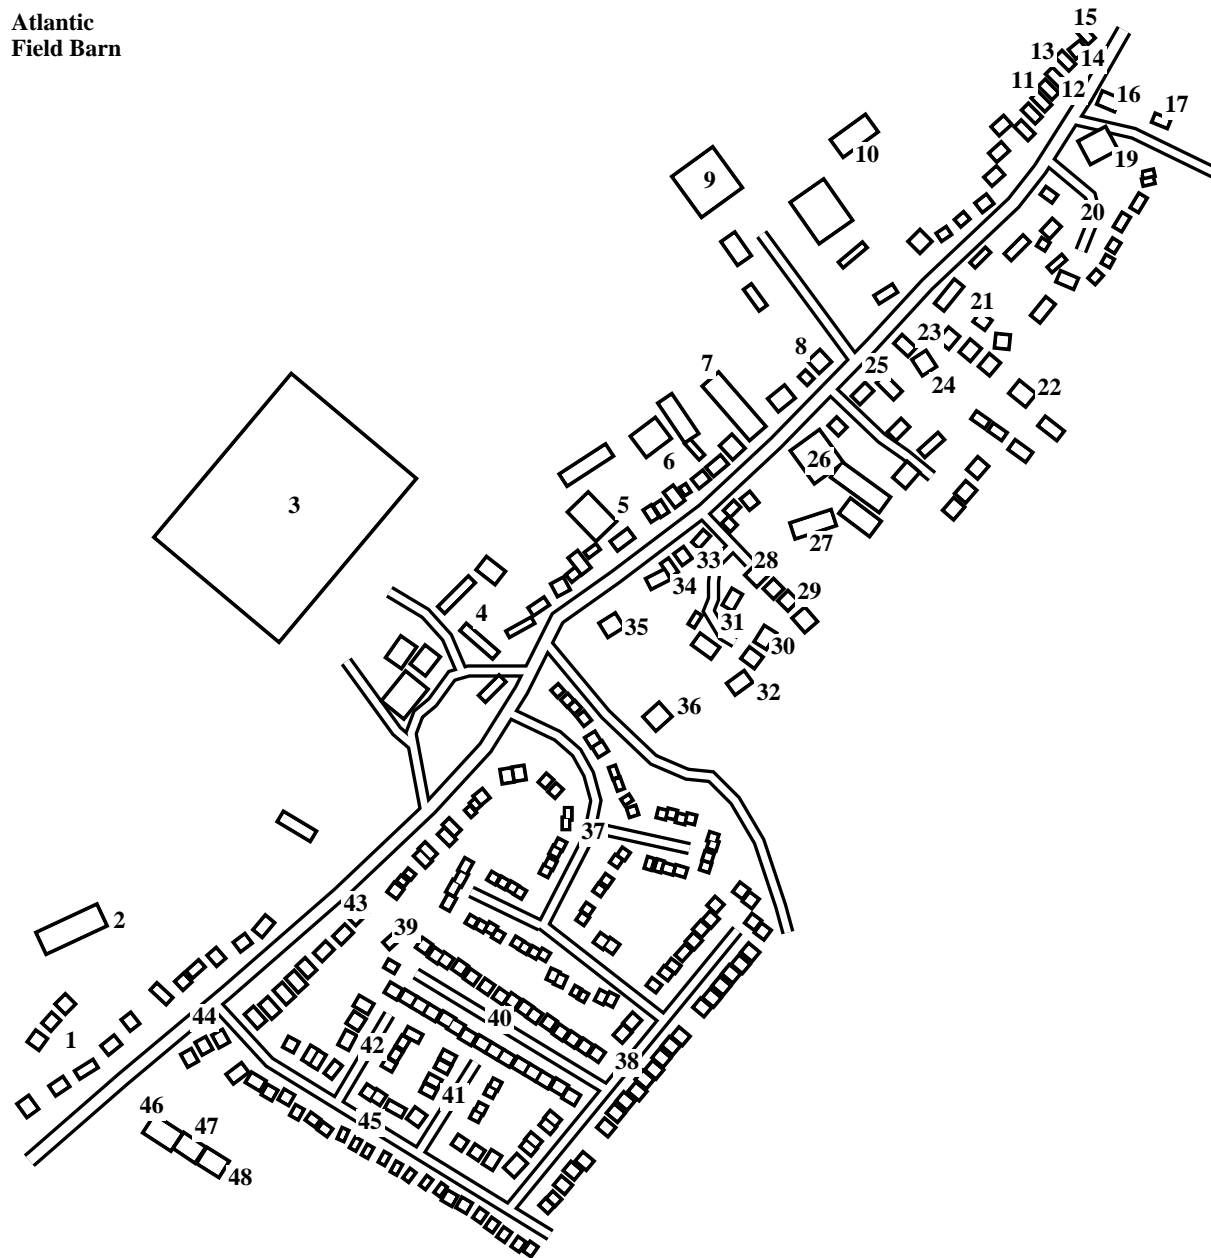

# Stockton-on-the-Forest (Central)

Caution: This map has not yet been checked by residents.

There may be errors and omissions.

- 1 Poplars Close
- 2 Club House
- 3 Hospital
- 4 De Mauley Place
- 5 Park Farm
- 6 Hall
- 7 Church Farm
- 8 South View
- 9 Primary School
- 10 Telephone Exchange
- 11 Sundown
- 12 Charleston
- 13 Pietersby
- 14 Netherfield
- 15 Westwind
- 16 The Gables
- 17 Sunnyside
- 18 Wheel Plate
- 19 Garage
- 20 Holly Tree Garth
- 21 Beechfield
- 22 The Bungalow
- 23 Maple
- 24 Granary Cottage
- 25 The Fox
- 26 Church Farm
- 27 Holy Church
- 28 Kirk View
- 29 Trinity Meadows
- 30 Trinity House
- 31 Larch House
- 32 Oak House
- 33 The Magnolias
- 34 Mead House
- 35 Church House
- 36 Stockton Grange
- 37 Stone Riggs
- 38 Gay Meadows
- 39 Finlandia
- 40 The Limes
- 41 Marmiam Drive
- 42 Chaumont Way
- 43 Post Office
- 44 Surgery
- 45 Kings Moor Road
- 46 Autumn Barn
- 47 Atlantic
- 48 Field Barn